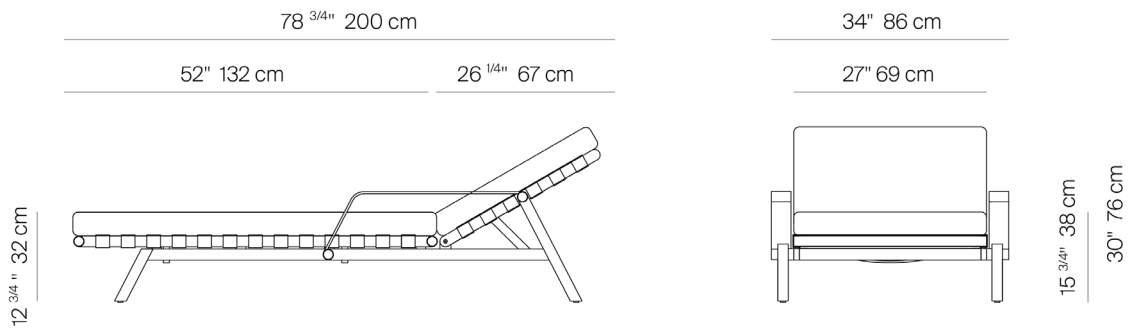

HUDSON

by Ramón Esteve

The Hudson collection is made of powder coated 6063 aluminium frame with Italian strap all weather outdoor faux leather.

ARM CHAISE

332901

SPECIFICATIONS

Width:	34"	86 cm
Depth:	78 3/4"	200 cm
Height:	30"	76 cm
Seat height:	12 3/4"	32 cm

COM: 7 yds

*COM based on 54" wide no repeat fabric.

MATERIALS

Frame: Powder coated aluminum.

Accents: Italian strap and synthetic all weather faux leather.

Cushion Foam: Made of flow-through foam with Dacron wrap.

ALUMINUM

DURANGO
ALL WEATHER

LEATHER

GREY ITALIAN
STRAPPING

STRAPS

MEASURES INCH CM	OVERALL WIDTH	OVERALL DEPTH	OVERALL HEIGHT WITH CUSHIONS	OVERALL FRAME HEIGHT	ARM HEIGHT	ARM WIDTH	FOOT HEIGHT	SEAT HEIGHT WITH CUSHIONS FRONT	SEAT HEIGHT WITH CUSHIONS BACK	FRAME SEAT HEIGHT (FLOOR TO FRAME) FRONT	FRAME SEAT HEIGHT (FLOOR TO FRAME) BACK	INSIDE SEAT WIDTH	INSIDE SEAT DEPTH
DESCRIPTION	A	B	C	D	F	G	H	I	J	K	L		
LOUNGE CHAIR	33 1/4	37 3/4	33 1/2	25	20 3/4	2 3/4	7 1/2	17	11 3/4	9 1/2	5 1/4	28 3/4	23
SKU# 332301	84.3	96	85	63.8	52.7	7.2	19.2	43.2	29.8	24.1	13.3	73	58.4
91" SOFA	91	37 3/4	33 1/2	25	20 3/4	2 3/4	7 1/2	17	11 3/4	9 1/2	5 1/4	86	23
SKU# 332502	231.2	96	85	63.8	52.7	7.2	19.2	43.2	29.8	24.1	13.3	218.4	58.4
CHAISE WITH ARM	34	78 3/4	30	15 3/4	15 3/4	2 3/4	6	12 3/4	-	9 1/2	-	27	52
SKU# 332901	86.2	200	76.2	40.2	40.2	7.2	15.4	32.4	-	24.1	-	68.6	132.1
CHAISE ARMLESS	32 1/4	78 3/4	30	9 1/2	-	-	6	12 3/4	-	9 1/2	-	27	52
SKU# 332902	81.6	200	76.2	24.2	-	-	15.4	32.4	-	24.1	-	68.6	132.1
ARM DINING CHAIR	23 1/2	22 1/2	31 1/2	30 1/4	25	2	14 1/4	18 3/4	-	15 3/4	-	18	16
SKU# 332101	60	57.3	79.7	77	63.5	5	36.3	47.6	-	40	-	45.7	40.6
SIDE DINING CHAIR	21 3/4	22 1/2	31 1/2	30 1/4	-	-	14 1/4	18 3/4	-	15 3/4	-	18	16
SKU# 332201	55.2	57.3	79.7	77	-	-	36.3	47.6	-	40	-	45.7	40.6