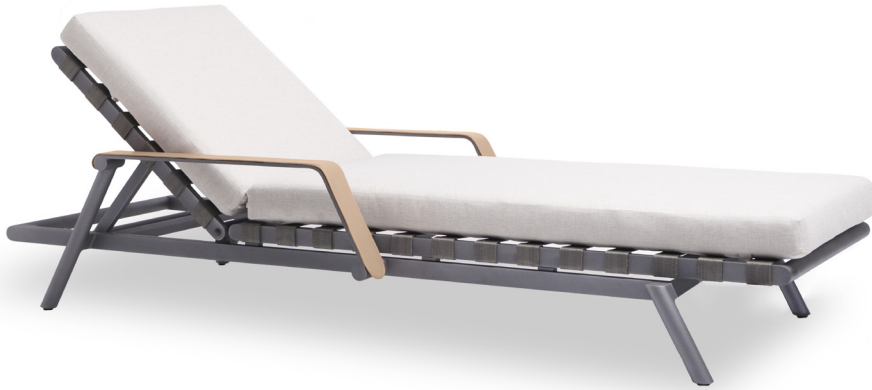

HUDSON

by Ramón Esteve

The Hudson collection is made of powder coated 6063 aluminium frame with Italian strap all weather outdoor faux leather.

ARM CHAISE

332901

SPECIFICATIONS

Width:	34"	86 cm
Depth:	78 3/4"	200 cm
Height:	30"	76 cm
Seat height:	12 3/4"	32 cm

COM: 7 yds

*COM based on 54" wide no repeat fabric.

MATERIALS

Frame: Powder coated aluminum.

Accents: Italian strap and synthetic all weather faux leather.

Cushion Foam: Made of flow-through foam with Dacron wrap.

Cushion Fabric: COM/Outdoor Canvas Grade 1 /Luxury Grade 2 Fabric options. (Reference Fabric Specification Sheet)

Throw Pillows Available: Outdoor Polyfill.

Furniture Cover Available.

FINISHES

SPACE GREY
-52