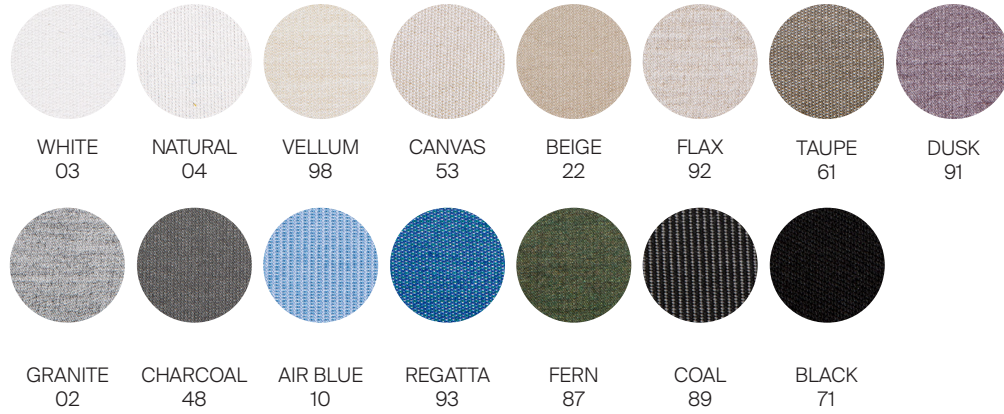

_Grade A Fabric: