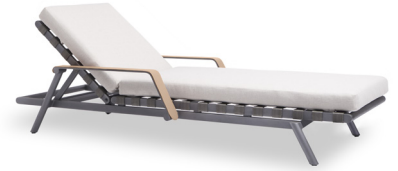

HUDSON

by Ramón Esteve

The Hudson collection is made of powder coated 6063 aluminium frame with Italian strap all weather outdoor faux leather.

ARM CHAISE

332901

SPECIFICATIONS

Width:	34"	86 cm
Depth:	78 3/4"	200 cm
Height:	30"	76 cm
Seat height:	12 3/4"	32 cm

_Grade A Fabric:

_Grade B Fabric:

*** Quick ship fabrics

COMPLETE COLLECTION

91" Sofa

Lounge chair

Arm chaise

Armless chaise