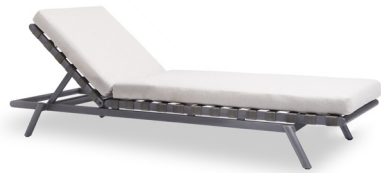

HUDSON

by Ramón Esteve

The Hudson collection is made of powder coated 6063 aluminium frame with Italian strap all weather outdoor faux leather.

ARM CHAISE

332901

SPECIFICATIONS

Width:	34"	86 cm
Depth:	78 3/4"	200 cm
Height:	30"	76 cm
Seat height:	12 3/4"	32 cm

_Grade A Fabric:

_Grade B Fabric:

*** Quick ship fabrics

COMPLETE COLLECTION

91" Sofa

Lounge chair

Arm chaise

Armless chaise