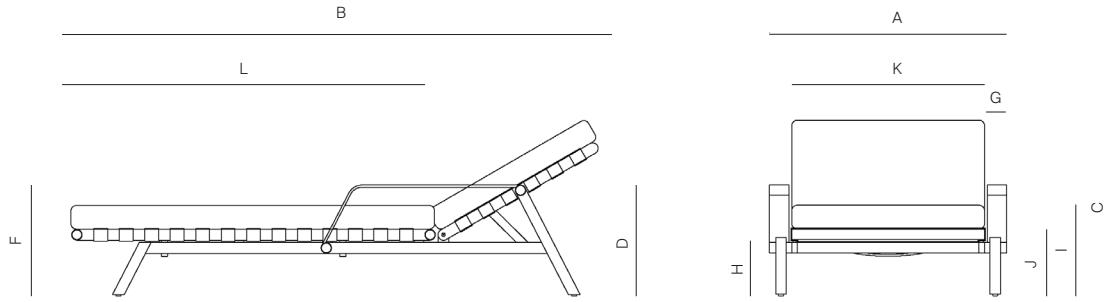

ALUMINUM

DURANGO
ALL WEATHER

LEATHER

GREY ITALIAN
STRAPPING

STRAPS

MEASURES INCH CM	OVERALL WIDTH	OVERALL DEPTH	OVERALL HEIGHT WITH CUSHIONS	OVERALL FRAME HEIGHT	ARM HEIGHT	ARM WIDTH	FOOT HEIGHT	SEAT HEIGHT WITH CUSHIONS FRONT	SEAT HEIGHT WITH CUSHIONS BACK	FRAME SEAT HEIGHT (FLOOR TO FRAME) FRONT	FRAME SEAT HEIGHT (FLOOR TO FRAME) BACK	INSIDE SEAT WIDTH	INSIDE SEAT DEPTH
DESCRIPTION	A	B	C	D	F	G	H	I	J	K	L		
LOUNGE CHAIR	33 1/4	37 3/4	33 1/2	25	20 3/4	2 3/4	7 1/2	17	11 3/4	9 1/2	5 1/4	28 3/4	23
SKU# 332301	84.3	96	85	63.8	52.7	7.2	19.2	43.2	29.8	24.1	13.3	73	58.4
91" SOFA	91	37 3/4	33 1/2	25	20 3/4	2 3/4	7 1/2	17	11 3/4	9 1/2	5 1/4	86	23
SKU# 332502	231.2	96	85	63.8	52.7	7.2	19.2	43.2	29.8	24.1	13.3	218.4	58.4
CHAISE WITH ARM	34	78 3/4	30	15 3/4	15 3/4	2 3/4	6	12 3/4	-	9 1/2	-	27	52
SKU# 332901	86.2	200	76.2	40.2	40.2	7.2	15.4	32.4	-	24.1	-	68.6	132.1
CHAISE ARMLESS	32 1/4	78 3/4	30	9 1/2	-	-	6	12 3/4	-	9 1/2	-	27	52
SKU# 332902	81.6	200	76.2	24.2	-	-	15.4	32.4	-	24.1	-	68.6	132.1
ARM DINING CHAIR	23 1/2	22 1/2	31 1/2	30 1/4	25	2	14 1/4	18 3/4	-	15 3/4	-	18	16
SKU# 332101	60	57.3	79.7	77	63.5	5	36.3	47.6	-	40	-	45.7	40.6
SIDE DINING CHAIR	21 3/4	22 1/2	31 1/2	30 1/4	-	-	14 1/4	18 3/4	-	15 3/4	-	18	16
SKU# 332201	55.2	57.3	79.7	77	-	-	36.3	47.6	-	40	-	45.7	40.6