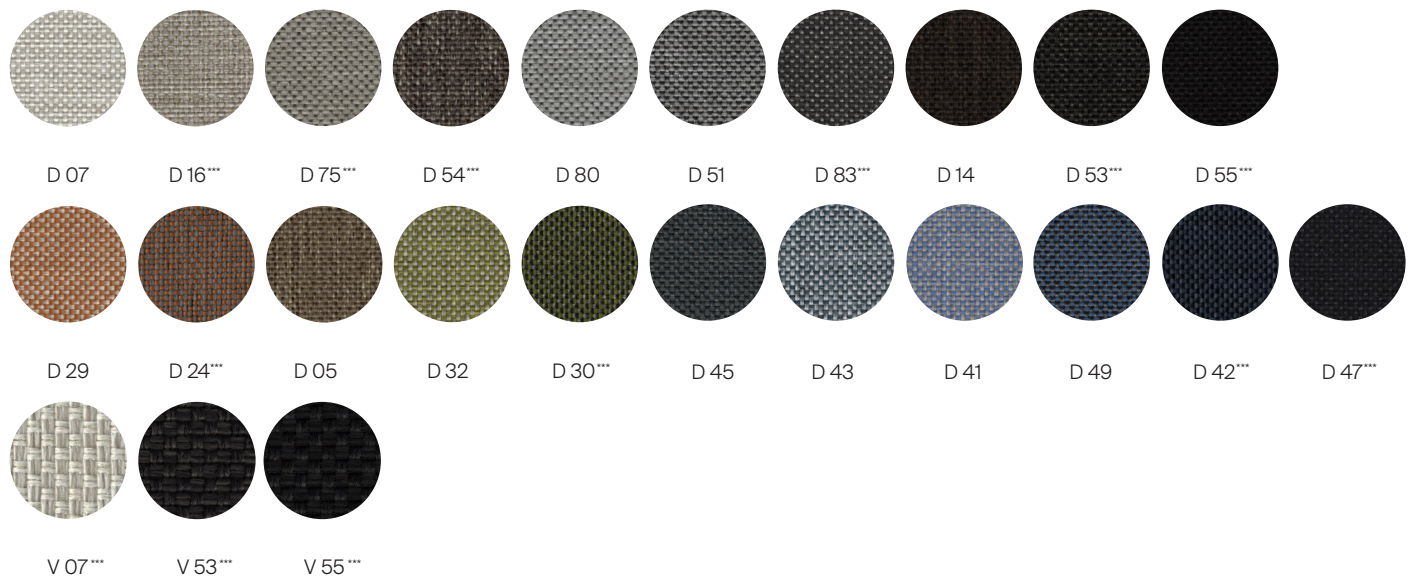

_Grade B Fabric: