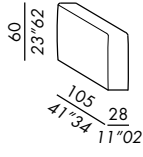

bracciolo / armrest
LARGE 60