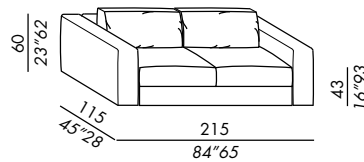

HAROLD DEEP

2018

- divani sfoderabili - profondità cm. 115
- fissi per versione in pelle
- struttura elementi e braccioli in legno
- imbottitura in poliuretano indeformabile
- piedini neri in ABS
- cuscino seduta in poliuretano a densità differenziate con schiuma viscoelastica e fibra poliestere
- cuscino schienale CLASSIC in piuma supportata
- cuscino schienale DECO 50 in piuma supportata
- finitura rivestimenti:
- STANDARD cuciture ribattute
- TAILORING cuciture sartoriali con impunture

- sofas with removable cover - depths: cm. 115
- fixed cover for leather version
- structure of units and armrests in wood
- non-deformable polyurethane padding
- black ABS feet
- seat cushion in polyurethane foam with different densities, viscoelastic foam and polyester fiber
- back cushion CLASSIC in reinforced feathers
- back cushion DECO 50 in reinforced feathers
- cover finish:
- STANDARD: lapped seams
- TAILORING: decorative stitching

- Abziehbare Sofas - Tiefe cm. 115
- Fester Lederbezug
- Gestell der Elementen und der Armlehnen aus Holz
- Polsterung aus unverformbaren PU-Schäumen
- FüÙe ABS Schwarz
- Sitzkissen aus PU-Schäumen mit differenzierter Dichte, viskoelastischem Schaum und Polyesterfaser
- Rückenissen CLASSIC Polsterdaunen
- Rückenissen DECO 50 Polsterdaunen
- Ausführungen für die Bezüge:
- STANDARD mit Kapppnähten
- TAILORING mit sichtbaren Nähten