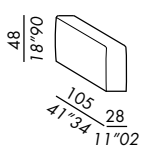

bracciolo / armrest
LARGE 48