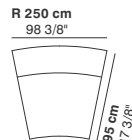

cod. 9012 / **left element 200**

GUEST

cod. 9013 / right element peninsula

290 cm
114 1/8"

76 cm
29 7/8"

95-135 cm
37 3/8"- 53 1/8"

40 cm
15 3/4"

cod. 9014 / left element peninsula

290 cm
114 1/8"

76 cm
29 7/8"

95-135 cm
37 3/8"- 53 1/8"

40 cm
15 3/4"

cod. 9015 / open element curved 100

100 cm
39 3/8"

76 cm
29 7/8"

40 cm
15 3/4"

R 250 cm
98 3/8"

r 155 cm
61"

95 cm
37 3/8"

cod. 9016 / closed element curved 100

100 cm
39 3/8"

76 cm
29 7/8"

40 cm
15 3/4"

r 155 cm
61"

R 250 cm
98 3/8"

95 cm
37 3/8"

cod. 9017 / open element curved 200

200 cm
78 3/4"

76 cm
29 7/8"

40 cm
15 3/4"

R 250 cm
98 3/8"

r 155 cm
61"