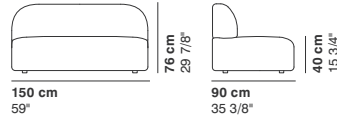

cod. 9001 / **2 seater**