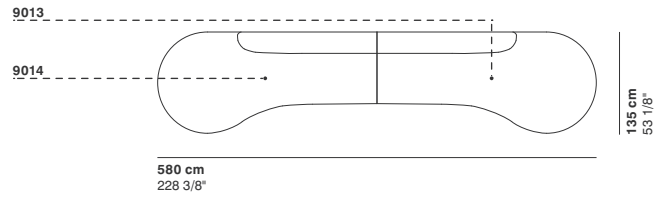

cod. 9012 / **left element 200**

GUEST

cod. 9013 / right element peninsula

290 cm
114 1/8"

76 cm
29 7/8"

95-135 cm
37 3/8"- 53 1/8"

40 cm
15 3/4"

cod. 9014 / left element peninsula

R 250 cm
98 3/8"

95 cm
37 3/8"

cod. 9017 / open element curved 200

200 cm
78 3/4"

76 cm
29 7/8"

40 cm
15 3/4"

R 250 cm
98 3/8"

r 155 cm
61"

cod. 9019 / ottoman diam.70

40 cm
15 3/4"

Ø 70 cm
27 1/2"

cod. 9020 / ottoman diam.100

100 cm
39 3/8"

40 cm
15 3/4"

Ø100 cm
39 3/8"

cod. 9021 / ottoman diam.130

130 cm
51 1/8"

40 cm
15 3/4"

Ø130 cm
51 1/8"

GUEST

cod. GUE01 / composition

cod. GUE02 / composition

cod. GUE03 / composition

cod. GUE04 / composition