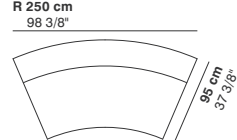

R 250 cm
98 3/8"

r 155 cm
61"

95 cm
37 3/8"

cod. 9016 / closed element curved 100

100 cm
39 3/8"

76 cm
29 7/8"

40 cm
15 3/4"

r 155 cm
61"

R 250 cm
98 3/8"

95 cm
37 3/8"

cod. 9017 / open element curved 200

200 cm
78 3/4"

76 cm
29 7/8"

40 cm
15 3/4"

R 250 cm
98 3/8"

r 155 cm
61"

95 cm
37 3/8"

cod. 9018 / closed element curved 200

200 cm
78 3/4"

76 cm
29 7/8"

40 cm
15 3/4"

r 155 cm
61"

R 250 cm
98 3/8"

95 cm
37 3/8"

cod. 9019 / ottoman diam.70

40 cm
15 3/4"

Ø 70 cm
27 1/2"

cod. 9020 / ottoman diam.100

100 cm
39 3/8"

40 cm
15 3/4"

Ø100 cm
39 3/8"

cod. 9021 / ottoman diam.130