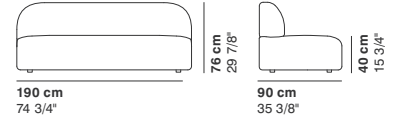

GUEST

cod. 9000 / **armchair**

cod. 9001 / **2 seater**

cod. 9002 / **2 seater major**

cod. 9003 / **3 seater**

cod. 9004 / **right peninsula**

cod. 9005 / **left peninsula**

cod. 9025 / **small right peninsula**

cod. 9012 / **left element 200**

GUEST

cod. 9013 / right element peninsula

290 cm
114 1/8"

76 cm
29 7/8"

95-135 cm
37 3/8"- 53 1/8"

40 cm
15 3/4"

cod. 9014 / left element peninsula

290 cm
114 1/8"

76 cm
29 7/8"

95-135 cm
37 3/8"- 53 1/8"

40 cm
15 3/4"

cod. 9015 / open element curved 100

100 cm
39 3/8"

76 cm
29 7/8"

40 cm
15 3/4"