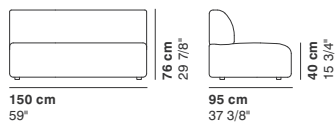

cod. 9007 / **element 150**