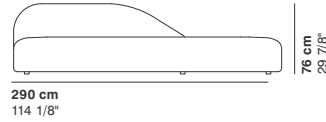

GUEST

cod. 9000 / **armchair**

cod. 9001 / **2 seater**

cod. 9002 / **2 seater major**

cod. 9003 / **3 seater**

cod. 9004 / **right peninsula**

cod. 9005 / **left peninsula**

cod. 9025 / **small right peninsula**

cod. 9012 / **left element 200**

GUEST

cod. 9013 / right element peninsula

290 cm
114 1/8"

76 cm
29 7/8"

95-135 cm
37 3/8"- 53 1/8"

40 cm
15 3/4"

cod. 9014 / left element peninsula

290 cm
114 1/8"

76 cm
29 7/8"

95-135 cm
37 3/8"- 53 1/8"

40 cm
15 3/4"

cod. 9015 / open element curved 100

100 cm
39 3/8"

76 cm
29 7/8"

40 cm
15 3/4"

R 250 cm
98 3/8"

95 cm
37 3/8"

cod. 9017 / open element curved 200

200 cm
78 3/4"

76 cm
29 7/8"

40 cm
15 3/4"

R 250 cm
98 3/8"

r 155 cm
61"