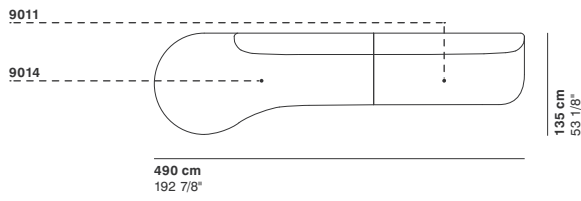

cod. 9012 / **left element 200**

GUEST

cod. 9013 / right element peninsula

290 cm
114 1/8"

76 cm
29 7/8"

95-135 cm
37 3/8"- 53 1/8"

40 cm
15 3/4"

cod. 9014 / left element peninsula

R 250 cm
98 3/8"

95 cm
37 3/8"

cod. 9017 / open element curved 200

200 cm
78 3/4"

76 cm
29 7/8"

40 cm
15 3/4"

R 250 cm
98 3/8"

r 155 cm
61"

cod. 9019 / ottoman diam.70

40 cm
15 3/4"

Ø 70 cm
27 1/2"

cod. 9020 / ottoman diam.100

100 cm
39 3/8"

40 cm
15 3/4"

Ø100 cm
39 3/8"

cod. 9021 / ottoman diam.130

130 cm
51 1/8"

40 cm
15 3/4"

Ø130 cm
51 1/8"

GUEST

cod. GUE01 / composition

cod. GUE02 / composition

cod. GUE03 / composition

cod. GUE04 / composition