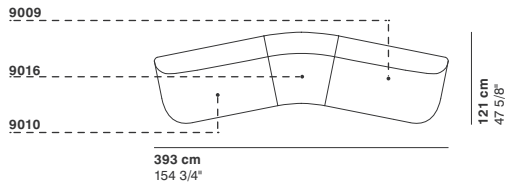

cod. GUE05 / composition