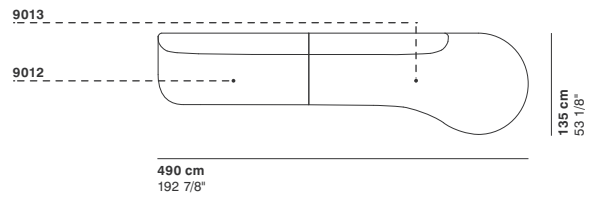

cod. 9012 / **left element 200**

GUEST

cod. 9013 / right element peninsula

290 cm
114 1/8"

76 cm
29 7/8"

95-135 cm
37 3/8"- 53 1/8"

40 cm
15 3/4"

cod. 9014 / left element peninsula

R 250 cm
98 3/8"

95 cm
37 3/8"

cod. 9017 / open element curved 200

200 cm
78 3/4"

76 cm
29 7/8"

40 cm
15 3/4"

R 250 cm
98 3/8"

r 155 cm
61"

cod. 9019 / ottoman diam.70

40 cm
15 3/4"

Ø 70 cm
27 1/2"

cod. 9020 / ottoman diam.100

100 cm
39 3/8"

40 cm
15 3/4"

Ø100 cm
39 3/8"

cod. 9021 / ottoman diam.130

130 cm
51 1/8"

40 cm
15 3/4"

Ø130 cm
51 1/8"

GUEST

cod. GUE01 / composition

cod. GUE02 / composition

cod. GUE03 / composition

cod. GUE04 / composition