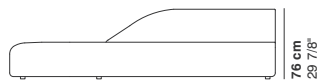

cod. 9012 / **left element 200**

GUEST

cod. 9013 / right element peninsula

290 cm
114 1/8"

76 cm
29 7/8"

95-135 cm
37 3/8"- 53 1/8"

40 cm
15 3/4"

cod. 9014 / left element peninsula

290 cm
114 1/8"

76 cm
29 7/8"

95-135 cm
37 3/8"- 53 1/8"

40 cm
15 3/4"

cod. 9015 / open element curved 100

100 cm
39 3/8"

76 cm
29 7/8"

40 cm
15 3/4"