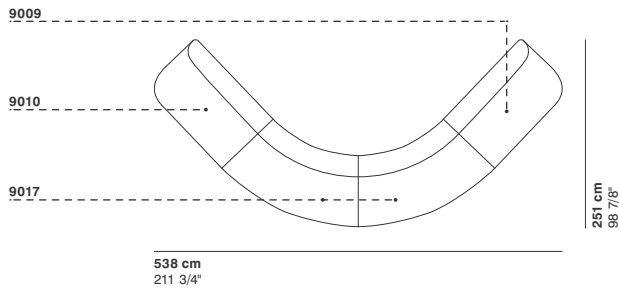

cod. GUE07 / composition