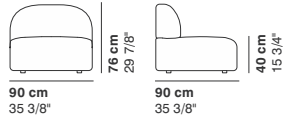

GUEST

cod. 9000 / **armchair**