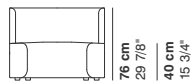

cod. 9012 / **left element 200**

GUEST

cod. 9013 / right element peninsula

290 cm
114 1/8"

76 cm
29 7/8"

95-135 cm
37 3/8"- 53 1/8"

40 cm
15 3/4"

cod. 9014 / left element peninsula

290 cm
114 1/8"

76 cm
29 7/8"

95-135 cm
37 3/8"- 53 1/8"

40 cm
15 3/4"

cod. 9015 / open element curved 100

100 cm
39 3/8"

76 cm
29 7/8"

40 cm
15 3/4"

R 250 cm
98 3/8"

r 155 cm
61"

95 cm
37 3/8"

cod. 9016 / closed element curved 100

100 cm
39 3/8"

76 cm
29 7/8"

40 cm
15 3/4"

r 155 cm
61"

R 250 cm
98 3/8"

95 cm
37 3/8"

cod. 9017 / open element curved 200

200 cm
78 3/4"

76 cm
29 7/8"

40 cm
15 3/4"

R 250 cm
98 3/8"

r 155 cm
61"