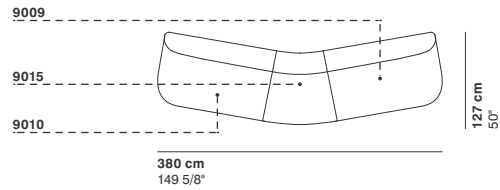

cod. GUE06 / composition