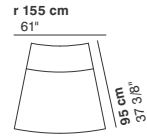

cod. 9012 / **left element 200**

GUEST

cod. 9013 / right element peninsula

290 cm
114 1/8"

76 cm
29 7/8"

95-135 cm
37 3/8"- 53 1/8"

40 cm
15 3/4"

cod. 9014 / left element peninsula

290 cm
114 1/8"

76 cm
29 7/8"

95-135 cm
37 3/8"- 53 1/8"

40 cm
15 3/4"

cod. 9015 / open element curved 100

100 cm
39 3/8"

76 cm
29 7/8"

40 cm
15 3/4"

R 250 cm
98 3/8"

r 155 cm
61"

95 cm
37 3/8"

cod. 9016 / closed element curved 100

100 cm
39 3/8"

76 cm
29 7/8"

40 cm
15 3/4"

r 155 cm
61"

R 250 cm
98 3/8"

95 cm
37 3/8"

cod. 9017 / open element curved 200

200 cm
78 3/4"

76 cm
29 7/8"

40 cm
15 3/4"

R 250 cm
98 3/8"

r 155 cm
61"