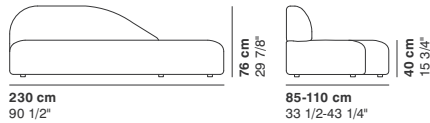

GUEST

cod. 9000 / **armchair**

cod. 9001 / **2 seater**

cod. 9002 / **2 seater major**

cod. 9003 / **3 seater**

cod. 9004 / **right peninsula**

cod. 9005 / **left peninsula**

cod. 9025 / **small right peninsula**

cod. 9012 / **left element 200**

GUEST

cod. 9013 / right element peninsula

290 cm
114 1/8"

76 cm
29 7/8"

95-135 cm
37 3/8"- 53 1/8"

40 cm
15 3/4"

cod. 9014 / left element peninsula

290 cm
114 1/8"

76 cm
29 7/8"

95-135 cm
37 3/8"- 53 1/8"

40 cm
15 3/4"

cod. 9015 / open element curved 100

100 cm
39 3/8"

76 cm
29 7/8"

40 cm
15 3/4"

130 cm
51 1/8"

40 cm
15 3/4"

Ø130 cm
51 1/8"

GUEST

cod. GUE01 / composition

cod. GUE02 / composition

cod. GUE03 / composition

cod. GUE04 / composition