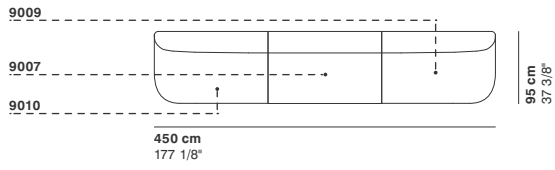

R 250 cm
98 3/8"

95 cm
37 3/8"

cod. 9017 / open element curved 200

200 cm
78 3/4"

76 cm
29 7/8"

40 cm
15 3/4"

R 250 cm
98 3/8"

r 155 cm
61"

95 cm
37 3/8"

cod. 9018 / closed element curved 200

200 cm
78 3/4"

76 cm
29 7/8"

40 cm
15 3/4"

r 155 cm
61"

R 250 cm
98 3/8"

95 cm
37 3/8"

cod. 9019 / ottoman diam.70

40 cm
15 3/4"

Ø 70 cm
27 1/2"

cod. 9020 / ottoman diam.100

100 cm
39 3/8"

40 cm
15 3/4"

Ø100 cm
39 3/8"

cod. 9021 / ottoman diam.130

130 cm
51 1/8"

40 cm
15 3/4"

Ø130 cm
51 1/8"

GUEST

cod. GUE01 / composition

cod. GUE02 / composition

cod. GUE03 / composition

cod. GUE04 / composition