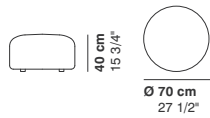

R 250 cm
98 3/8"

r 155 cm
61"

95 cm
37 3/8"

cod. 9016 / closed element curved 100

100 cm
39 3/8"

76 cm
29 7/8"

40 cm
15 3/4"

r 155 cm
61"

R 250 cm
98 3/8"

95 cm
37 3/8"

cod. 9017 / open element curved 200

200 cm
78 3/4"

76 cm
29 7/8"

40 cm
15 3/4"

R 250 cm
98 3/8"

r 155 cm
61"

95 cm
37 3/8"

cod. 9018 / closed element curved 200

200 cm
78 3/4"

76 cm
29 7/8"

40 cm
15 3/4"

r 155 cm
61"

R 250 cm
98 3/8"

95 cm
37 3/8"

cod. 9019 / ottoman diam.70

40 cm
15 3/4"

Ø 70 cm
27 1/2"

cod. 9020 / ottoman diam.100

40 cm
15 3/4"

Ø100 cm
39 3/8"

cod. 9021 / ottoman diam.130

40 cm
15 3/4"