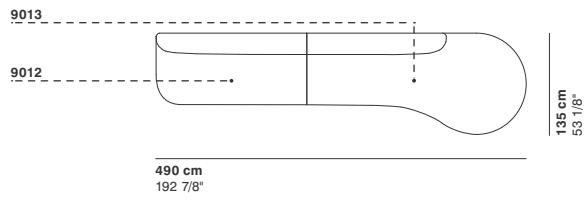

cod. 9012 / **left element 200**

GUEST

cod. 9013 / right element peninsula

290 cm
114 1/8"

76 cm
29 7/8"

95-135 cm
37 3/8"- 53 1/8"

40 cm
15 3/4"

cod. 9014 / left element peninsula

R 250 cm
98 3/8"

95 cm
37 3/8"

cod. 9017 / open element curved 200

200 cm
78 3/4"

76 cm
29 7/8"

40 cm
15 3/4"

R 250 cm
98 3/8"

r 155 cm
61"

cod. 9019 / ottoman diam.70

40 cm
15 3/4"

Ø 70 cm
27 1/2"

cod. 9020 / ottoman diam.100

40 cm
15 3/4"

Ø100 cm
39 3/8"

cod. 9021 / ottoman diam.130

40 cm
15 3/4"

Ø130 cm
51 1/8"

GUEST

cod. GUE01 / composition

cod. GUE02 / composition

cod. GUE03 / composition

cod. GUE04 / composition

cod. GUE05 / composition

cod. GUE06 / composition