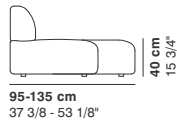

GUEST

cod. 9000 / **armchair**

cod. 9001 / **2 seater**

cod. 9002 / **2 seater major**

cod. 9003 / **3 seater**

cod. 9004 / **right peninsula**

cod. 9005 / **left peninsula**

cod. 9025 / **small right peninsula**

cod. 9012 / **left element 200**

GUEST

cod. 9013 / right element peninsula

290 cm
114 1/8"

76 cm
29 7/8"

95-135 cm
37 3/8"- 53 1/8"

40 cm
15 3/4"

cod. 9014 / left element peninsula

290 cm
114 1/8"

76 cm
29 7/8"

95-135 cm
37 3/8"- 53 1/8"

40 cm
15 3/4"

cod. 9015 / open element curved 100

100 cm
39 3/8"

76 cm
29 7/8"

40 cm
15 3/4"