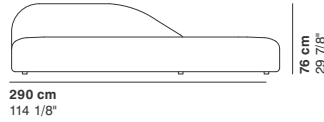

GUEST

cod. 9000 / **armchair**

cod. 9001 / **2 seater**

cod. 9002 / **2 seater major**

cod. 9003 / **3 seater**

cod. 9004 / **right peninsula**

cod. 9005 / **left peninsula**

cod. 9025 / **small right peninsula**

cod. 9012 / **left element 200**

GUEST

cod. 9013 / right element peninsula

290 cm
114 1/8"

76 cm
29 7/8"

95-135 cm
37 3/8"- 53 1/8"

40 cm
15 3/4"

cod. 9014 / left element peninsula

290 cm
114 1/8"

76 cm
29 7/8"

95-135 cm
37 3/8"- 53 1/8"

40 cm
15 3/4"

cod. 9015 / open element curved 100

100 cm
39 3/8"

76 cm
29 7/8"

40 cm
15 3/4"

R 250 cm
98 3/8"

95 cm
37 3/8"

cod. 9017 / open element curved 200

200 cm
78 3/4"

76 cm
29 7/8"

40 cm
15 3/4"

R 250 cm
98 3/8"

r 155 cm
61"