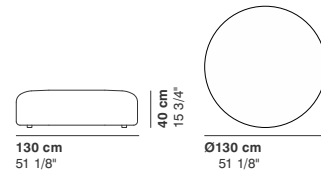

cod. 9012 / **left element 200**

GUEST

cod. 9013 / right element peninsula

290 cm
114 1/8"

76 cm
29 7/8"

95-135 cm
37 3/8"- 53 1/8"

40 cm
15 3/4"

cod. 9014 / left element peninsula

R 250 cm
98 3/8"

95 cm
37 3/8"

cod. 9017 / open element curved 200

200 cm
78 3/4"

76 cm
29 7/8"

40 cm
15 3/4"

R 250 cm
98 3/8"

r 155 cm
61"

95 cm
37 3/8"

cod. 9018 / closed element curved 200

200 cm
78 3/4"

76 cm
29 7/8"

40 cm
15 3/4"

r 155 cm
61"

R 250 cm
98 3/8"

95 cm
37 3/8"

cod. 9019 / ottoman diam.70

40 cm
15 3/4"

Ø 70 cm
27 1/2"

cod. 9020 / ottoman diam.100

40 cm
15 3/4"

Ø100 cm
39 3/8"

cod. 9021 / ottoman diam.130

40 cm
15 3/4"