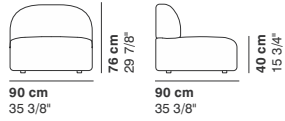

GUEST

cod. 9000 / **armchair**