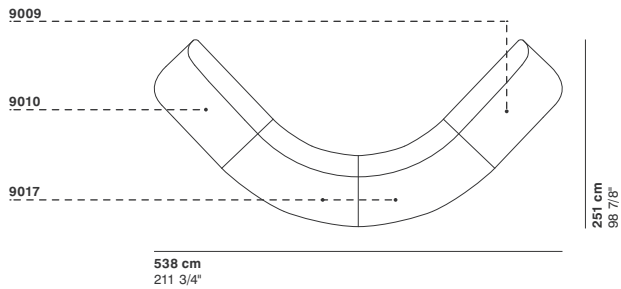

cod. GUE07 / composition