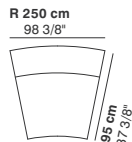

cod. 9012 / **left element 200**

GUEST

cod. 9013 / right element peninsula

290 cm
114 1/8"

76 cm
29 7/8"

95-135 cm
37 3/8"- 53 1/8"

40 cm
15 3/4"

cod. 9014 / left element peninsula

290 cm
114 1/8"

76 cm
29 7/8"

95-135 cm
37 3/8"- 53 1/8"

40 cm
15 3/4"

cod. 9015 / open element curved 100

100 cm
39 3/8"

76 cm
29 7/8"

40 cm
15 3/4"

R 250 cm
98 3/8"

r 155 cm
61"

95 cm
37 3/8"

cod. 9016 / closed element curved 100

100 cm
39 3/8"

76 cm
29 7/8"

40 cm
15 3/4"

r 155 cm
61"

R 250 cm
98 3/8"

95 cm
37 3/8"

cod. 9017 / open element curved 200

200 cm
78 3/4"

76 cm
29 7/8"

40 cm
15 3/4"

R 250 cm
98 3/8"

r 155 cm
61"