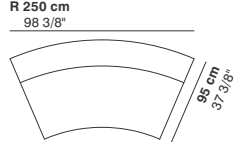

R 250 cm
98 3/8"

r 155 cm
61"

95 cm
37 3/8"

cod. 9016 / closed element curved 100

100 cm
39 3/8"

76 cm
29 7/8"

40 cm
15 3/4"

r 155 cm
61"

R 250 cm
98 3/8"

95 cm
37 3/8"

cod. 9017 / open element curved 200

200 cm
78 3/4"

76 cm
29 7/8"

40 cm
15 3/4"

R 250 cm
98 3/8"

r 155 cm
61"

95 cm
37 3/8"

cod. 9018 / closed element curved 200

200 cm
78 3/4"

76 cm
29 7/8"

40 cm
15 3/4"

r 155 cm
61"

R 250 cm
98 3/8"

95 cm
37 3/8"

cod. 9019 / ottoman diam.70

40 cm
15 3/4"

Ø 70 cm
27 1/2"

cod. 9020 / ottoman diam.100

40 cm
15 3/4"

Ø100 cm
39 3/8"

cod. 9021 / ottoman diam.130

40 cm
15 3/4"