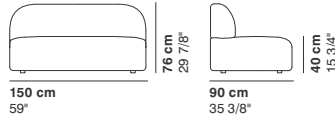

cod. 9001 / **2 seater**