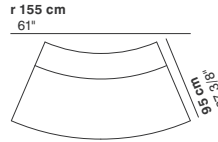

290 cm
114 1/8"

76 cm
29 7/8"

95-135 cm
37 3/8"- 53 1/8"

40 cm
15 3/4"

cod. 9015 / open element curved 100

100 cm
39 3/8"

76 cm
29 7/8"

40 cm
15 3/4"

R 250 cm
98 3/8"

r 155 cm
61"

95 cm
37 3/8"

cod. 9016 / closed element curved 100

100 cm
39 3/8"

76 cm
29 7/8"

40 cm
15 3/4"

r 155 cm
61"

R 250 cm
98 3/8"

95 cm
37 3/8"

cod. 9017 / open element curved 200

200 cm
78 3/4"

76 cm
29 7/8"

40 cm
15 3/4"

R 250 cm
98 3/8"

r 155 cm
61"

95 cm
37 3/8"

cod. 9018 / closed element curved 200

200 cm
78 3/4"

76 cm
29 7/8"

40 cm
15 3/4"

r 155 cm
61"

R 250 cm
98 3/8"

95 cm
37 3/8"