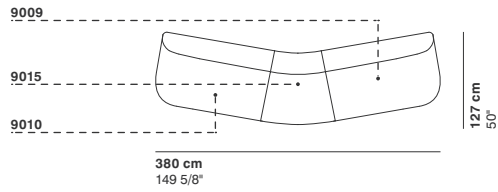

R 250 cm
98 3/8"

95 cm
37 3/8"

cod. 9017 / open element curved 200

200 cm
78 3/4"

76 cm
29 7/8"

40 cm
15 3/4"

R 250 cm
98 3/8"

r 155 cm
61"

95 cm
37 3/8"

cod. 9018 / closed element curved 200

200 cm
78 3/4"

76 cm
29 7/8"

40 cm
15 3/4"

r 155 cm
61"

R 250 cm
98 3/8"

95 cm
37 3/8"

cod. 9019 / ottoman diam.70

40 cm
15 3/4"

Ø 70 cm
27 1/2"

cod. 9020 / ottoman diam.100

40 cm
15 3/4"

Ø100 cm
39 3/8"

cod. 9021 / ottoman diam.130

40 cm
15 3/4"

Ø130 cm
51 1/8"

GUEST

cod. GUE01 / composition

cod. GUE02 / composition

cod. GUE03 / composition

cod. GUE04 / composition

cod. GUE05 / composition

cod. GUE06 / composition