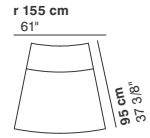

cod. 9012 / **left element 200**

GUEST

cod. 9013 / right element peninsula

290 cm
114 1/8"

76 cm
29 7/8"

95-135 cm
37 3/8"- 53 1/8"

40 cm
15 3/4"

cod. 9014 / left element peninsula

290 cm
114 1/8"

76 cm
29 7/8"

95-135 cm
37 3/8"- 53 1/8"

40 cm
15 3/4"

cod. 9015 / open element curved 100

100 cm
39 3/8"

76 cm
29 7/8"

40 cm
15 3/4"

R 250 cm
98 3/8"

r 155 cm
61"

95 cm
37 3/8"

cod. 9016 / closed element curved 100

100 cm
39 3/8"

76 cm
29 7/8"

40 cm
15 3/4"

r 155 cm
61"

R 250 cm
98 3/8"

95 cm
37 3/8"

cod. 9017 / open element curved 200

200 cm
78 3/4"

76 cm
29 7/8"

40 cm
15 3/4"

R 250 cm
98 3/8"

r 155 cm
61"