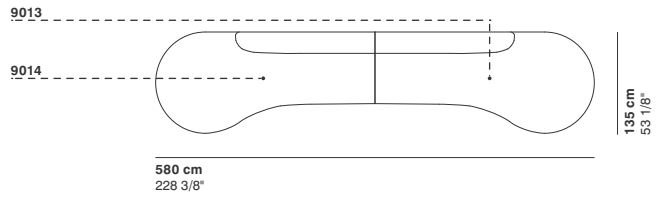

R 250 cm
98 3/8"

95 cm
37 3/8"

cod. 9017 / open element curved 200

200 cm
78 3/4"

76 cm
29 7/8"

40 cm
15 3/4"

R 250 cm
98 3/8"

r 155 cm
61"

95 cm
37 3/8"

cod. 9018 / closed element curved 200

200 cm
78 3/4"

76 cm
29 7/8"

40 cm
15 3/4"

r 155 cm
61"

R 250 cm
98 3/8"

95 cm
37 3/8"

cod. 9019 / ottoman diam.70

40 cm
15 3/4"

Ø 70 cm
27 1/2"

cod. 9020 / ottoman diam.100

40 cm
15 3/4"

Ø100 cm
39 3/8"

cod. 9021 / ottoman diam.130

40 cm
15 3/4"

Ø130 cm
51 1/8"

GUEST

cod. GUE01 / composition

cod. GUE02 / composition

cod. GUE03 / composition

cod. GUE04 / composition

cod. GUE05 / composition

cod. GUE06 / composition