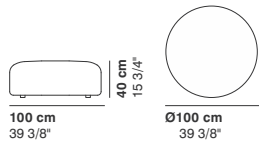

R 250 cm
98 3/8"

r 155 cm
61"

95 cm
37 3/8"

cod. 9016 / closed element curved 100

100 cm
39 3/8"

76 cm
29 7/8"

40 cm
15 3/4"

r 155 cm
61"

R 250 cm
98 3/8"

95 cm
37 3/8"

cod. 9017 / open element curved 200

200 cm
78 3/4"

76 cm
29 7/8"

40 cm
15 3/4"

R 250 cm
98 3/8"

r 155 cm
61"

95 cm
37 3/8"

cod. 9018 / closed element curved 200

200 cm
78 3/4"

76 cm
29 7/8"

40 cm
15 3/4"

r 155 cm
61"

R 250 cm
98 3/8"

95 cm
37 3/8"

cod. 9019 / ottoman diam.70

40 cm
15 3/4"

Ø 70 cm
27 1/2"

cod. 9020 / ottoman diam.100

40 cm
15 3/4"

Ø100 cm
39 3/8"

cod. 9021 / ottoman diam.130

40 cm
15 3/4"