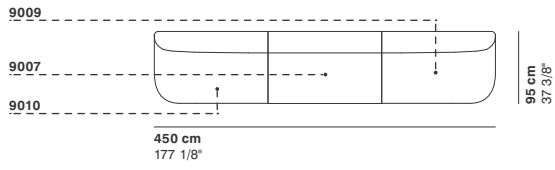

R 250 cm
98 3/8"

95 cm
37 3/8"

cod. 9017 / open element curved 200

200 cm
78 3/4"

76 cm
29 7/8"

40 cm
15 3/4"

R 250 cm
98 3/8"

r 155 cm
61"

95 cm
37 3/8"

cod. 9018 / closed element curved 200

200 cm
78 3/4"

76 cm
29 7/8"

40 cm
15 3/4"

r 155 cm
61"

R 250 cm
98 3/8"

95 cm
37 3/8"

cod. 9019 / ottoman diam.70

40 cm
15 3/4"

Ø 70 cm
27 1/2"

cod. 9020 / ottoman diam.100

40 cm
15 3/4"

Ø100 cm
39 3/8"

cod. 9021 / ottoman diam.130

40 cm
15 3/4"

Ø130 cm
51 1/8"

GUEST

cod. GUE01 / composition

cod. GUE02 / composition

cod. GUE03 / composition

cod. GUE04 / composition

cod. GUE05 / composition

cod. GUE06 / composition