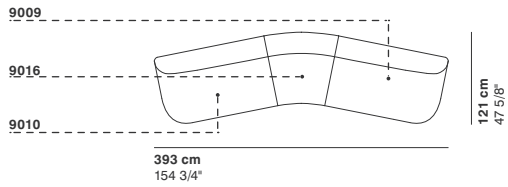

R 250 cm
98 3/8"

r 155 cm
61"

95 cm
37 3/8"

cod. 9016 / closed element curved 100

100 cm
39 3/8"

76 cm
29 7/8"

40 cm
15 3/4"

r 155 cm
61"

R 250 cm
98 3/8"

95 cm
37 3/8"

cod. 9017 / open element curved 200

200 cm
78 3/4"

76 cm
29 7/8"

40 cm
15 3/4"

R 250 cm
98 3/8"

r 155 cm
61"

cod. 9019 / ottoman diam.70

40 cm
15 3/4"

Ø 70 cm
27 1/2"

cod. 9020 / ottoman diam.100

40 cm
15 3/4"

Ø100 cm
39 3/8"

cod. 9021 / ottoman diam.130

40 cm
15 3/4"

Ø130 cm
51 1/8"

GUEST

cod. GUE01 / composition

cod. GUE02 / composition

cod. GUE03 / composition

cod. GUE04 / composition

cod. GUE05 / composition

cod. GUE06 / composition