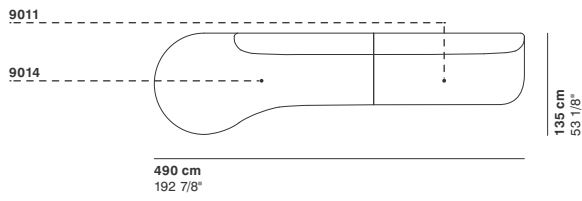

cod. 9012 / **left element 200**

GUEST

cod. 9013 / right element peninsula

290 cm
114 1/8"

76 cm
29 7/8"

95-135 cm
37 3/8"- 53 1/8"

40 cm
15 3/4"

cod. 9014 / left element peninsula

R 250 cm
98 3/8"

95 cm
37 3/8"

cod. 9017 / open element curved 200

200 cm
78 3/4"

76 cm
29 7/8"

40 cm
15 3/4"

R 250 cm
98 3/8"

r 155 cm
61"

cod. 9019 / ottoman diam.70

40 cm
15 3/4"

Ø 70 cm
27 1/2"

cod. 9020 / ottoman diam.100

40 cm
15 3/4"

Ø100 cm
39 3/8"

cod. 9021 / ottoman diam.130

40 cm
15 3/4"

Ø130 cm
51 1/8"

GUEST

cod. GUE01 / composition

cod. GUE02 / composition

cod. GUE03 / composition

cod. GUE04 / composition

cod. GUE05 / composition

cod. GUE06 / composition