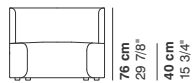

cod. 9012 / **left element 200**

GUEST

cod. 9013 / right element peninsula

290 cm
114 1/8"

76 cm
29 7/8"

95-135 cm
37 3/8"- 53 1/8"

40 cm
15 3/4"

cod. 9014 / left element peninsula

290 cm
114 1/8"

76 cm
29 7/8"

95-135 cm
37 3/8"- 53 1/8"

40 cm
15 3/4"

cod. 9015 / open element curved 100

100 cm
39 3/8"

76 cm
29 7/8"

40 cm
15 3/4"

R 250 cm
98 3/8"

r 155 cm
61"

95 cm
37 3/8"

cod. 9016 / closed element curved 100

100 cm
39 3/8"

76 cm
29 7/8"

40 cm
15 3/4"

r 155 cm
61"