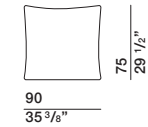

ornamental cushion

PCU90/75