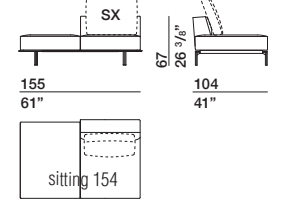

PCU90/75

DATASHEET

REGISTERED
DESIGN

IX.2019

DIMENSIONS

end element with armrest

TC220A dx-sx TC220B dx-sx

chaise longue

CL180A dx-sx CL180B dx-sx

end element with armrest

TC184A dx-sx TC184B dx-sx

island

IS191A dx-sx IS191B dx-sx

island

IS155A dx-sx IS155B dx-sx

back cushion