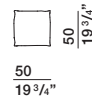

ornamental cushions

single cushion

CU/50