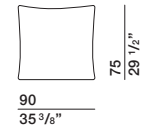

ornamental cushion

PCU90/75