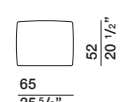

back cushion

CS65