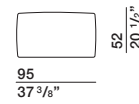

back cushion

CS95