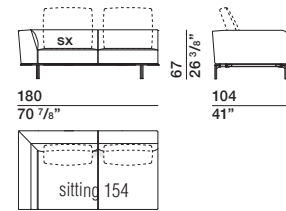

end element

TR180A dx-sx TR180B dx-sx