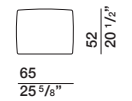

back cushion

CS65