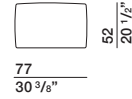

back cushion

CS77