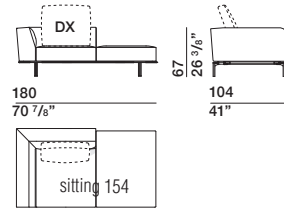

end element with armrest

TC184A dx-sx TC184B dx-sx