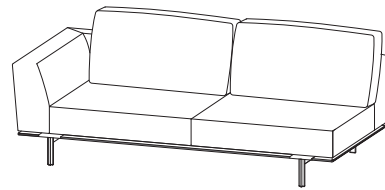

When ordering

Specify the type of backrest.

Available in fire-resistant version (TB117 and BS5852) for a 10% surcharge.

Molteni & C

3—
9

Suggested configurations

Measurement details

Example of compositions