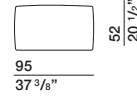

back cushion

CS95