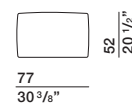

back cushion

CS77