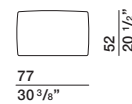

back cushion

CS77