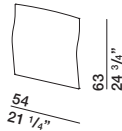

DIMENSIONS

pouf

PF099A

PF099B

Molteni & C

9—
9

corner cushion

CS60

headrest fixed

PGT1

headrest bolster cushion

bolster cushion Ø 12-4 3/4"

PGR1A

PGR1B

ornamental cushions

single cushion

CU/50

pair of additional cushions

CCQ/50

additional cushion

CU/60

additional cushion

CU/50/40

additional cushion

CU40/40

DATASHEET

REGISTERED
DESIGN

IX.2019

Dimensions in centimeters and inches. The right to discontinue and make changes is reserved. This information is based on the latest product information available at the time of printing.