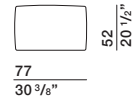

back cushion

CS77