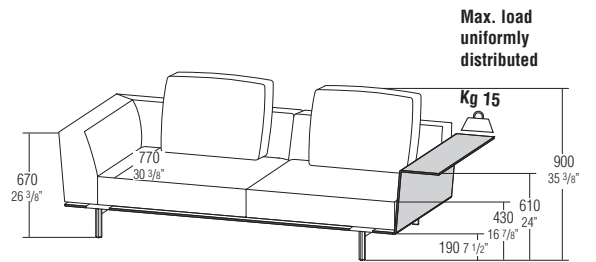

Measurement details