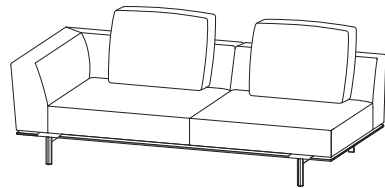

When ordering

Specify the type of backrest.

Available in fire-resistant version (TB117 and BS5852) for a 10% surcharge.

Molteni & C

3—
9

Suggested configurations

Measurement details

Example of compositions