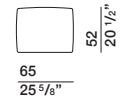

back cushion

CS65