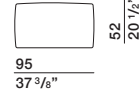

back cushion

CS95