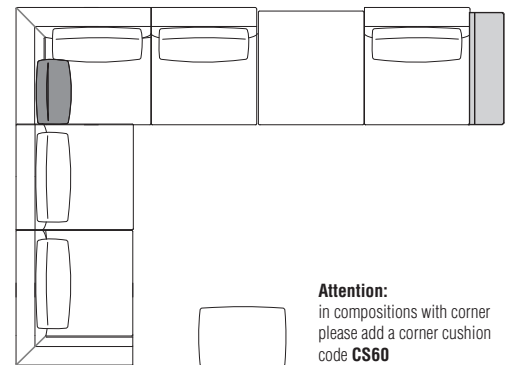

When ordering

Specify the type of backrest.

Available in fire-resistant version (TB117 and BS5852) for a 10% surcharge.

Molteni & C

3—
9

Suggested configurations

Measurement details

Example of compositions