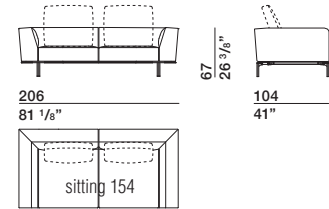

sofa

DV206A DV206B