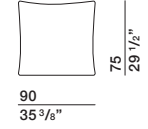

ornamental cushion

PCU90/75