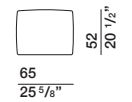

back cushion

CS65