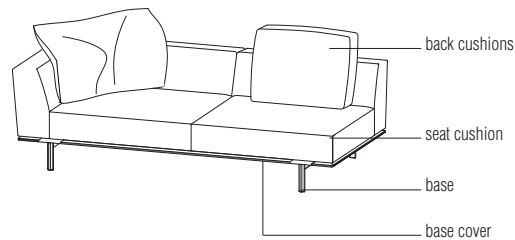

When ordering

Specify the type of backrest.

Available in fire-resistant version (TB117 and BS5852) for a 10% surcharge.

Molteni & C

3—
9

Suggested configurations

Measurement details

Example of compositions