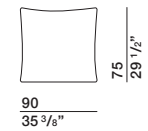

ornamental cushion

PCU90/75