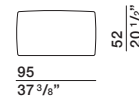

back cushion

CS95