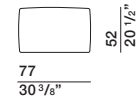

back cushion

CS77