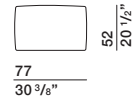

IX.2019

CASA
DESIGN
GROUP

living
outdoor
contract

Dimensions in centimeters and inches. The right to discontinue and make changes is reserved. This information is based on the latest product information available at the time of printing.

DIMENSIONS

sofa with armrest

DB246A dx-sx DB246B dx-sx

back cushion

CS77

back cushion

CS95

ornamental cushion