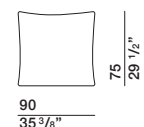

ornamental cushion

PCU90/75

DATASHEET

REGISTERED
DESIGN

IX.2019