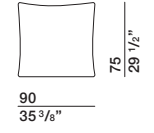

ornamental cushion

PCU90/75