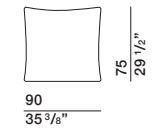

ornamental cushion

PCU90/75