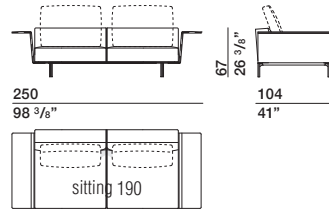

sofa with armrests

DB250A DB250B

back cushion

CS77

back cushion

CS95

ornamental cushion

PCU90/75