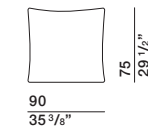

ornamental cushion

PCU90/75