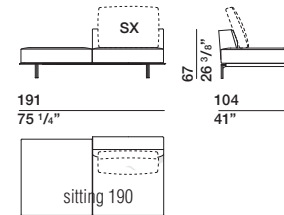

PCU90/75

DATASHEET

REGISTERED
DESIGN

IX.2019

DIMENSIONS

end element with armrest

TC220A dx-sx TC220B dx-sx

chaise longue

CL180A dx-sx CL180B dx-sx

end element with armrest

TC184A dx-sx TC184B dx-sx

island

IS191A dx-sx IS191B dx-sx

island

IS155A dx-sx IS155B dx-sx

back cushion