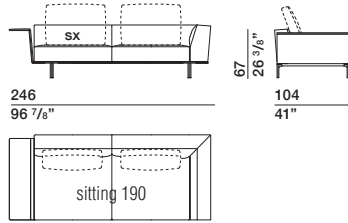

IX.2019

CASA
DESIGN
GROUP

living
outdoor
contract

Dimensions in centimeters and inches. The right to discontinue and make changes is reserved. This information is based on the latest product information available at the time of printing.

DIMENSIONS

sofa with armrest

DB246A dx-sx DB246B dx-sx

back cushion

CS77

back cushion

CS95

ornamental cushion