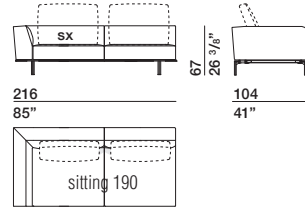

PCU90/75

DATASHEET

REGISTERED
DESIGN

IX.2019

DIMENSIONS

end element

TR216A dx-sx TR216B dx-sx

back cushion