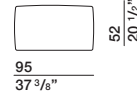

IX.2019

CASA
DESIGN
GROUP

living
outdoor
contract

Dimensions in centimeters and inches. The right to discontinue and make changes is reserved. This information is based on the latest product information available at the time of printing.

DIMENSIONS

sofa with armrest

DB246A dx-sx DB246B dx-sx

back cushion

CS77

back cushion

CS95

ornamental cushion