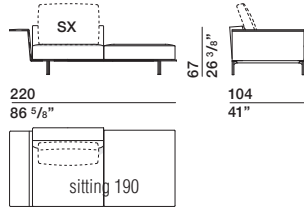

PCU90/75

DATASHEET

REGISTERED
DESIGN

IX.2019

DIMENSIONS

end element with armrest

TC220A dx-sx TC220B dx-sx

chaise longue