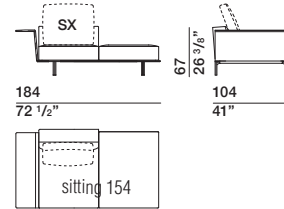

island

IS191A dx-sx IS191B dx-sx