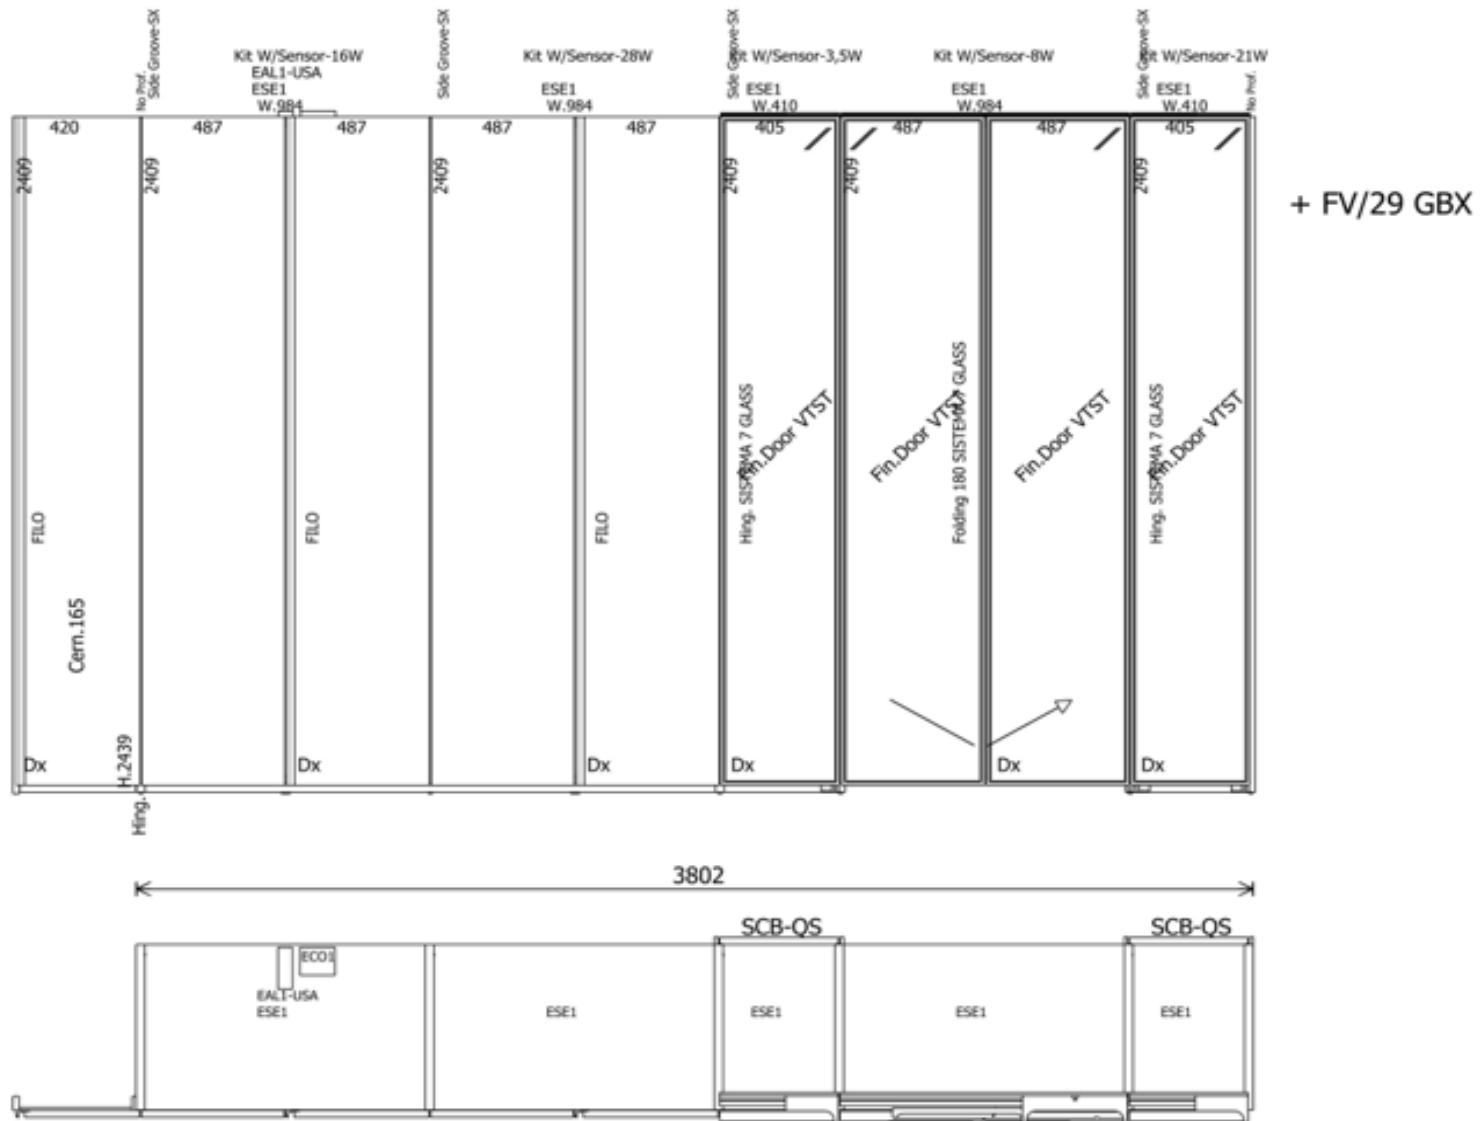

Molteni & C

GLISS MASTER CLOSET WITH SISTEMA 7 AND FILO DOORS

Designed By: VINCENT VAN DUYSSEN

Door Type: SISTEMA 7 / A FILO

Interior Finish: DARK CHESTNUT

Exterior Finish: DARK CHESTNUT

Door Finish: GLAZE / STOPSOL GLAZE

Handle Type: HOLD

Metal Finish: PEWTER

Dimensions: L. 4222 H. 2439 D. 670

CASA DESIGN

CASA DESIGN

+ FV/29 GBX

CASA DESIGN

CASA DESIGN