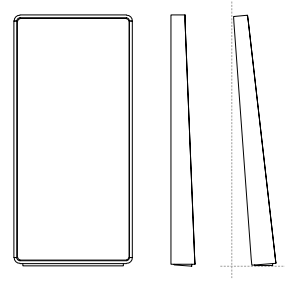

FRAME

CARLO COLOMBO 2017

Specchiera da appoggiare a parete con profilo laterale in cuoio.

Leaning mirror against the wall with lateral profile in saddle leather.

59240
Specchiera cornice in cuoio
Mirror with saddle leather frame
cm 80 x 20 x h 192
in 31 1/2 x 7 7/8 x h 75 5/8

59241
Specchiera cornice in cuoio
Mirror with saddle leather frame
cm 100 x 20 x h 212
in 39 3/8 x 7 7/8 x h 83 1/2

1 Frame 59240 saddle leather tobacco
