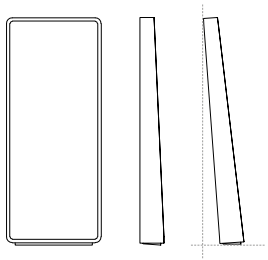

FRAME

CARLO COLOMBO 2017

Specchiera da appoggiare a parete con profilo laterale in cuoio.

Leaning mirror against the wall with lateral profile in saddle leather.

59240
Specchiera cornice in cuoio
Mirror with saddle leather frame
cm 80 x 20 x h 192
in 31 1/2 x 7 7/8 x h 75 5/8

59241
Specchiera cornice in cuoio
Mirror with saddle leather frame
cm 100 x 20 x h 212
in 39 3/8 x 7 7/8 x h 83 1/2

1 Frame 59240 saddle leather tobacco
