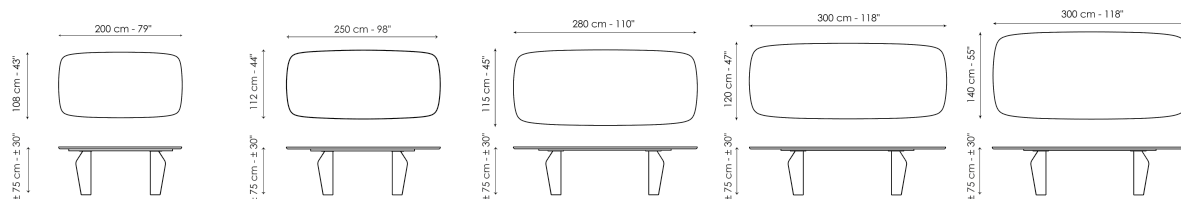

Flame

Designer: Gino Carollo

Flame's main features are its harmonious shapes and light, sinuous volumes. The top, which is visibly suspended, is fully usable thanks to the position of the double base designed to optimize the overall space. Form and function are perfectly expressed in this table: the extensive

Data sheet

Width: 200cm
Depth: 108cm
Height: ± 75cm

Width: 250cm
Depth: 112cm
Height: ± 75cm

Width: 280cm
Depth: 115cm
Height: ± 75cm

Width: 300cm
Depth: 120cm
Height: ± 75cm

Width: 300cm
Depth: 140cm
Height: ± 75cm