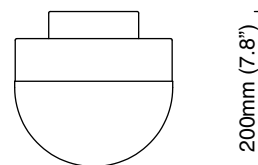

LUCID 200 FLUSH

finish	honed alabaster oxidised silvered brass base satin brass ceiling box
bulbs	240v - 1 x LED E14 - 8w max 120v - 1 x LED E14 - 8w max (no bulbs supplied)
weight	4kg (9lbs)
designer	Michaël Verheyden
certification	CE compliant

mounting plate dimensions

LUCID 300 FLUSH

finish	honed alabaster oxidised silvered brass base satin brass ceiling box
bulbs	240v - 1 x LED E14 - 8w max 120v - 1 x LED E14 - 8w max (no bulbs supplied)
weight	9kg (20lbs)
designer	Michaël Verheyden
certification	CE compliant

mounting plate dimensions