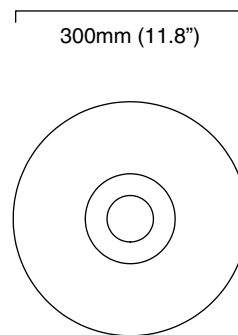

LUCID 200 FLUSH

finish	honed alabaster oxidised silvered brass base satin brass ceiling box
bulbs	240v - 1 x LED E14 - 8w max 120v - 1 x LED E14 - 8w max (no bulbs supplied)
weight	4kg (9lbs)
designer	Michaël Verheyden
certification	CE compliant

mounting plate dimensions

LUCID 300 FLUSH

finish	honed alabaster oxidised silvered brass base satin brass ceiling box
bulbs	240v - 1 x LED E14 - 8w max 120v - 1 x LED E14 - 8w max (no bulbs supplied)
weight	9kg (20lbs)
designer	Michaël Verheyden
certification	CE compliant

mounting plate dimensions