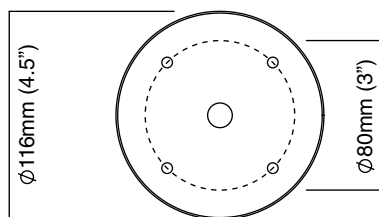

LUCID 200 FLUSH

finish	honed alabaster oxidised silvered brass base satin brass ceiling box
bulbs	240v - 1 x LED E14 - 8w max 120v - 1 x LED E14 - 8w max (no bulbs supplied)
weight	4kg (9lbs)
designer	Michaël Verheyden
certification	CE compliant

mounting plate dimensions

LUCID 300 FLUSH

finish	honed alabaster oxidised silvered brass base satin brass ceiling box
bulbs	240v - 1 x LED E14 - 8w max 120v - 1 x LED E14 - 8w max (no bulbs supplied)
weight	9kg (20lbs)
designer	Michaël Verheyden
certification	CE compliant

mounting plate dimensions