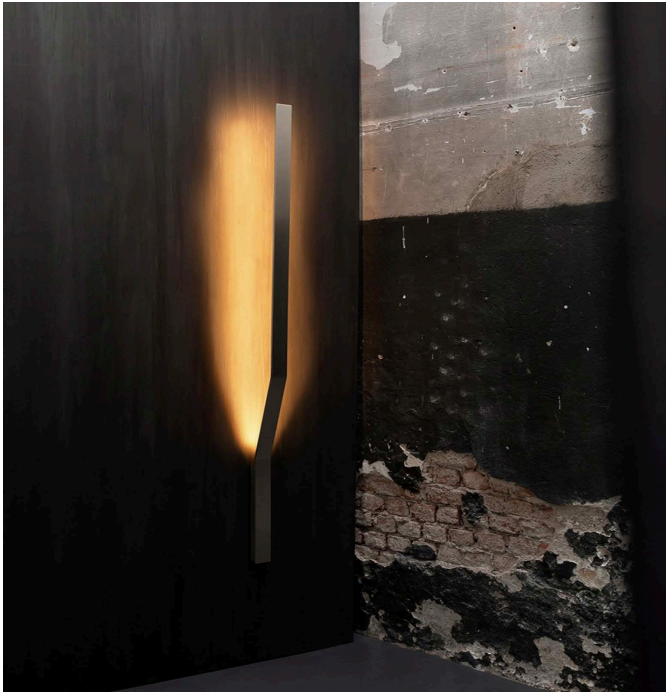

Fackel Light

Tacchini

▽ Materials and finishes

Chromed structure:

T23

Painted structure:

T186 T176 T177

Product Type **Wall Light**

Fackel is the German word for the medieval wall torches that released naked flames on the walls of castles and convents. Inspired by these ancient lamps, Umberto Bellardi Ricci bends a metal bar in two points and lets it run parallel to the wall, onto which he projects a warm and suggestive glow, similar to the light of sunset, thanks to the LED strip positioned on the back of the bar.