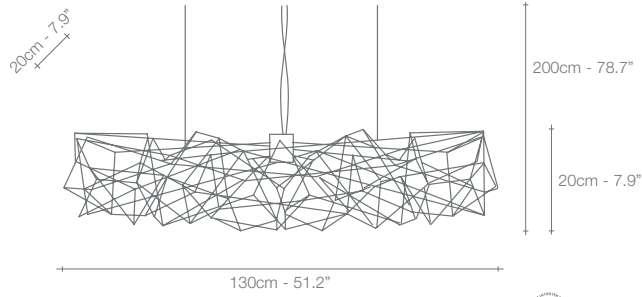

P01S

P04S

P05S

P03A

NICKEL

RECOMMENDED BULB		P01S	P03A	P04S	P05S
230V		8x10W 8x20W	6x10W	8x20W	20W
	Dimmer	IGBT TRIAC	IGBT	IGBT TRIAC	IGBT
120V		8x10W 8x20W	6x10W	8x20W	20W
	Dimmer	IGBT	IGBT TRIAC	IGBT	IGBT TRIAC