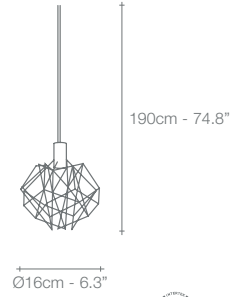

P01S

P04S

P05S

P03A

NICKEL

RECOMMENDED BULB		P01S	P03A	P04S	P05S
230V		8x10W 8x20W	6x10W	8x20W	20W
	Dimmer	IGBT TRIAC	IGBT	IGBT TRIAC	IGBT
120V		8x10W 8x20W	6x10W	8x20W	20W
	Dimmer	IGBT	IGBT TRIAC	IGBT	IGBT TRIAC