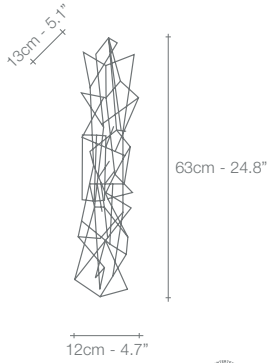

P01S

P04S

P05S

P03A

NICKEL

RECOMMENDED BULB		P01S	P03A	P04S	P05S
230V		8x10W 8x20W	6x10W	8x20W	20W
	Dimmer	IGBT TRIAC	IGBT	IGBT TRIAC	IGBT
120V		8x10W 8x20W	6x10W	8x20W	20W
	Dimmer	IGBT	IGBT TRIAC	IGBT	IGBT TRIAC