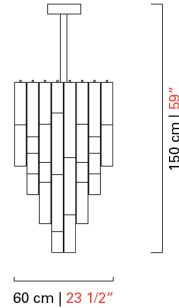

Barovier&Toso
VENEZIA 1295

7469

COLLECTION	Empire
TPOLOGY	Suspension lamps
HEIGHT	150 cm <i>59 inc</i>
DIAMETER	60 cm <i>23 1/2 inc</i>
WEIGHT	100 Kg <i>220 lbs</i>
LEVELS	1
SWITCHINGS	1
BULBS	13 x 40 E14 - dimmable - not included <i>13 x 40 E12 - dimmable - not included</i>
VENETIAN CRYSTAL	Crystal, Crystal/Grey/Sand, Crystal/Grey/Olive, Crystal/Grey/Cadet Blue
METAL STRUCTURES	Polished Chrome, Galvanized Gold

Barovier&Toso

VENEZIA 1295

7470

COLLECTION	Empire
TPOLOGY	Suspension lamps
HEIGHT	165 cm <i>64 1/2 inc</i>
DIAMETER	75 cm <i>29 1/2 inc</i>
WEIGHT	160 Kg <i>352 lbs</i>
LEVELS	1
SWITCHINGS	1
BULBS	21 x 40 E14 - dimmable - not included <i>21 x 40 E12 - dimmable - not included</i>
VENETIAN CRYSTAL	Crystal, Crystal/Grey/Sand, Crystal/Grey/Olive, Crystal/Grey/Cadet Blue
METAL STRUCTURES	Polished Chrome, Galvanized Gold

Barovier&Toso

VENEZIA 1295

7471

COLLECTION	Empire
TYPOLOGY	Suspension lamps
HEIGHT	180 cm <i>71 inc</i>
DIAMETER	90 cm <i>35 1/2 inc</i>
WEIGHT	230 Kg <i>506 lbs</i>
LEVELS	1
SWITCHINGS	1
BULBS	32 x 40 E14 - dimmable - not included <i>32 x 40 E12 - dimmable - not included</i>
VENETIAN CRYSTAL	Crystal, Crystal/Grey/Sand, Crystal/Grey/Olive, Crystal/Grey/Cadet Blue
METAL STRUCTURES	Polished Chrome, Galvanized Gold

Barovier&Toso

VENEZIA 1295

7472

COLLECTION	Empire
TPOLOGY	Suspension lamps
HEIGHT	300 cm <i>118 inc</i>
DIAMETER	90 cm <i>35 1/2 inc</i>
WEIGHT	400 Kg <i>880 lbs</i>
LEVELS	1
SWITCHINGS	1
BULBS	45 x 40 E14 - dimmable - not included <i>45 x 40 E12 - dimmable - not included</i>
VENETIAN CRYSTAL	Crystal, Crystal/Grey/Sand, Crystal/Grey/Olive, Crystal/Grey/Cadet Blue
METAL STRUCTURES	Polished Chrome, Galvanized Gold