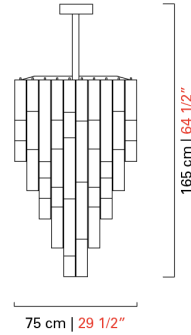

Barovier&Toso
VENEZIA 1295

7469

COLLECTION	Empire
TPOLOGY	Suspension lamps
HEIGHT	150 cm <i>59 inc</i>
DIAMETER	60 cm <i>23 1/2 inc</i>
WEIGHT	100 Kg <i>220 lbs</i>
LEVELS	1
SWITCHINGS	1
BULBS	13 x 40 E14 - dimmable - not included <i>13 x 40 E12 - dimmable - not included</i>
VENETIAN CRYSTAL	Crystal, Crystal/Grey/Sand, Crystal/Grey/Olive, Crystal/Grey/Cadet Blue
METAL STRUCTURES	Polished Chrome, Galvanized Gold

Barovier&Toso

VENEZIA 1295

7470

COLLECTION	Empire
TPOLOGY	Suspension lamps
HEIGHT	165 cm <i>64 1/2 inc</i>
DIAMETER	75 cm <i>29 1/2 inc</i>
WEIGHT	160 Kg <i>352 lbs</i>
LEVELS	1
SWITCHINGS	1
BULBS	21 x 40 E14 - dimmable - not included <i>21 x 40 E12 - dimmable - not included</i>
VENETIAN CRYSTAL	Crystal, Crystal/Grey/Sand, Crystal/Grey/Olive, Crystal/Grey/Cadet Blue
METAL STRUCTURES	Polished Chrome, Galvanized Gold

Barovier&Toso

VENEZIA 1295

7471

COLLECTION	Empire
TYPOLOGY	Suspension lamps
HEIGHT	180 cm <i>71 inc</i>
DIAMETER	90 cm <i>35 1/2 inc</i>
WEIGHT	230 Kg <i>506 lbs</i>
LEVELS	1
SWITCHINGS	1
BULBS	32 x 40 E14 - dimmable - not included <i>32 x 40 E12 - dimmable - not included</i>
VENETIAN CRYSTAL	Crystal, Crystal/Grey/Sand, Crystal/Grey/Olive, Crystal/Grey/Cadet Blue
METAL STRUCTURES	Polished Chrome, Galvanized Gold

Barovier&Toso

VENEZIA 1295

7472

COLLECTION	Empire
TPOLOGY	Suspension lamps
HEIGHT	300 cm <i>118 inc</i>
DIAMETER	90 cm <i>35 1/2 inc</i>
WEIGHT	400 Kg <i>880 lbs</i>
LEVELS	1
SWITCHINGS	1
BULBS	45 x 40 E14 - dimmable - not included <i>45 x 40 E12 - dimmable - not included</i>
VENETIAN CRYSTAL	Crystal, Crystal/Grey/Sand, Crystal/Grey/Olive, Crystal/Grey/Cadet Blue
METAL STRUCTURES	Polished Chrome, Galvanized Gold