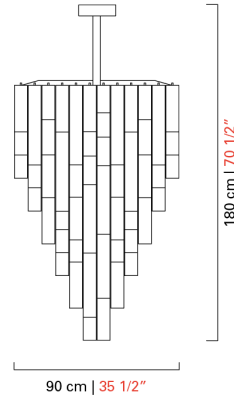

Barovier&Toso
VENEZIA 1295

7469

COLLECTION	Empire
TPOLOGY	Suspension lamps
HEIGHT	150 cm <i>59 inc</i>
DIAMETER	60 cm <i>23 1/2 inc</i>
WEIGHT	100 Kg <i>220 lbs</i>
LEVELS	1
SWITCHINGS	1
BULBS	13 x 40 E14 - dimmable - not included <i>13 x 40 E12 - dimmable - not included</i>
VENETIAN CRYSTAL	Crystal, Crystal/Grey/Sand, Crystal/Grey/Olive, Crystal/Grey/Cadet Blue
METAL STRUCTURES	Polished Chrome, Galvanized Gold

Barovier&Toso

VENEZIA 1295

7470

COLLECTION	Empire
TPOLOGY	Suspension lamps
HEIGHT	165 cm <i>64 1/2 inc</i>
DIAMETER	75 cm <i>29 1/2 inc</i>
WEIGHT	160 Kg <i>352 lbs</i>
LEVELS	1
SWITCHINGS	1
BULBS	21 x 40 E14 - dimmable - not included <i>21 x 40 E12 - dimmable - not included</i>
VENETIAN CRYSTAL	Crystal, Crystal/Grey/Sand, Crystal/Grey/Olive, Crystal/Grey/Cadet Blue
METAL STRUCTURES	Polished Chrome, Galvanized Gold

Barovier&Toso

VENEZIA 1295

7471

COLLECTION	Empire
TYPOLOGY	Suspension lamps
HEIGHT	180 cm <i>71 inc</i>
DIAMETER	90 cm <i>35 1/2 inc</i>
WEIGHT	230 Kg <i>506 lbs</i>
LEVELS	1
SWITCHINGS	1
BULBS	32 x 40 E14 - dimmable - not included <i>32 x 40 E12 - dimmable - not included</i>
VENETIAN CRYSTAL	Crystal, Crystal/Grey/Sand, Crystal/Grey/Olive, Crystal/Grey/Cadet Blue
METAL STRUCTURES	Polished Chrome, Galvanized Gold

Barovier&Toso

VENEZIA 1295

7472

COLLECTION	Empire
TPOLOGY	Suspension lamps
HEIGHT	300 cm <i>118 inc</i>
DIAMETER	90 cm <i>35 1/2 inc</i>
WEIGHT	400 Kg <i>880 lbs</i>
LEVELS	1
SWITCHINGS	1
BULBS	45 x 40 E14 - dimmable - not included <i>45 x 40 E12 - dimmable - not included</i>
VENETIAN CRYSTAL	Crystal, Crystal/Grey/Sand, Crystal/Grey/Olive, Crystal/Grey/Cadet Blue
METAL STRUCTURES	Polished Chrome, Galvanized Gold