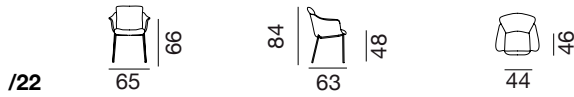

design
Archirivolto

since
2023

► functions

DS-525 Masse / Measurements

Stuhl ohne Armlehne / Chair without armrest

Stuhl mit Armlehne / Chair with armrest

Dazu passend / Combine with

DS-790