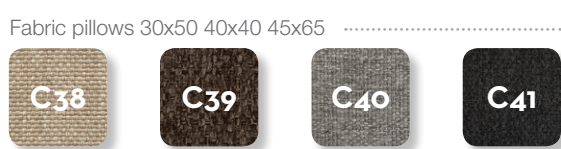

Finishing

Aluminium frame

Fabric cushions

Fabric pillows 30x50 40x40 45x65

Stone table top

Wood table top

natural teak

DINING TABLE 160X95 / CODE: DOMTP160