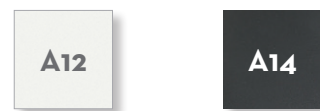

Finishing

Aluminium frame

Fabric cushions

Fabric pillows 30x50 40x40 45x65

Stone table top

Wood table top

natural teak

DINING TABLE 160X95 / CODE: DOMTP160

DINING TABLE 200X100 / CODE: DOMTP200

EXTRA PANEL 60X100 / CODE: DOMEXT Only for extending table 200x100

DIRECTOR CHAIR / CODE: DOMPR