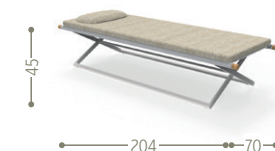

SOFA / CODE: DOMDIV

LIVING ARMCHAIR / CODE: DOMPL

DIRECTOR LOUNGE CHAIR / CODE: DOMPLON

ROUND COFFEE TABLE / CODE: DOMTCT

RECTANGULAR COFFEE TABLE / CODE: DOMTCR

SUNBED / CODE: DOMLET

#Domino collection

Design Marco Acerbis

Finishing

Aluminium frame

Fabric cushions

Fabric pillows 30x50 40x40 45x65

Stone table top

Wood table top

natural teak

DINING TABLE 160X95 / CODE: DOMTP160

DINING TABLE 200X100 / CODE: DOMTP200

EXTRA PANEL 60X100 / CODE: DOMEXT Only for extending table 200x100

DIRECTOR CHAIR / CODE: DOMPR