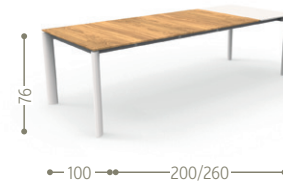

Finishing

Aluminium frame

Fabric cushions

Fabric pillows 30x50 40x40 45x65

Stone table top

Wood table top

natural teak

DINING TABLE 160X95 / CODE: DOMTP160

DINING TABLE 200X100 / CODE: DOMTP200

EXTRA PANEL 60X100 / CODE: DOMEXT Only for extending table 200x100

DIRECTOR CHAIR / CODE: DOMPR