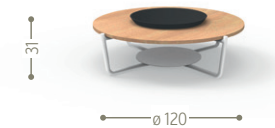

SOFA / CODE: DOMDIV

LIVING ARMCHAIR / CODE: DOMPL

DIRECTOR LOUNGE CHAIR / CODE: DOMPLON

ROUND COFFEE TABLE / CODE: DOMTCT

RECTANGULAR COFFEE TABLE / CODE: DOMTCR

SUNBED / CODE: DOMLET

#Domino collection

Design Marco Acerbis

Finishing

Aluminium frame

Fabric cushions

Fabric pillows 30x50 40x40 45x65

Stone table top

Wood table top

natural teak

DINING TABLE 160X95 / CODE: DOMTP160

DINING TABLE 200X100 / CODE: DOMTP200

EXTRA PANEL 60X100 / CODE: DOMEXT Only for extending table 200x100

DIRECTOR CHAIR / CODE: DOMPR