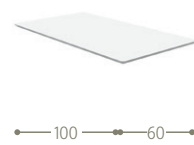

DINING TABLE 160X95 / CODE: DOMTP160