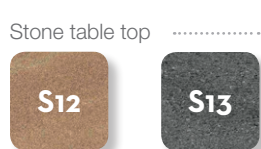

Finishing

Aluminium frame

Fabric cushions

Fabric pillows 30x50 40x40 45x65

Stone table top

Wood table top

natural teak

DINING TABLE 160X95 / CODE: DOMTP160

DINING TABLE 200X100 / CODE: DOMTP200

EXTRA PANEL 60X100 / CODE: DOMEXT Only for extending table 200x100

DIRECTOR CHAIR / CODE: DOMPR