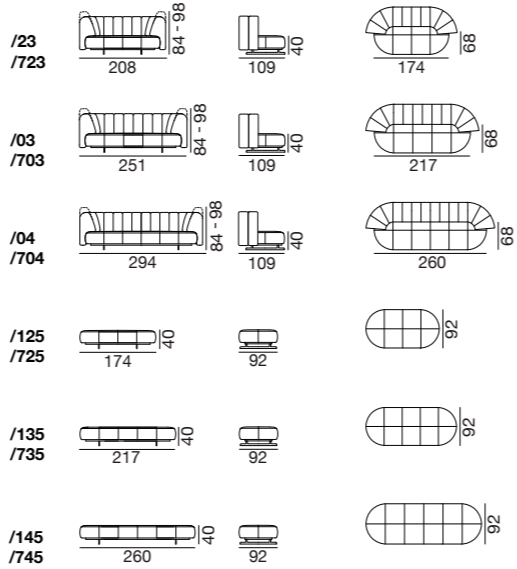

▶ video

DS-888 Masse Indoor & Outdoor / Measurements Indoor & Outdoor

Sofa

Abschlusselement / End element

Zwischenelement / Intermediate element

Eckelement / Corner element

Hocker / Stool

Kissen / Cushion