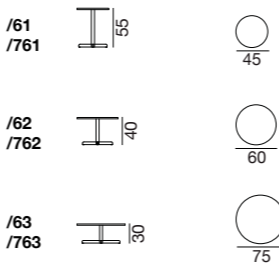

de Sede AG
info@desede.ch
desede.ch