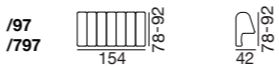

7-teiliger Rücken / Back with 7 elements