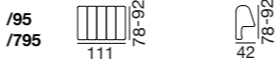

5-teiliger Rücken / Back with 5 elements