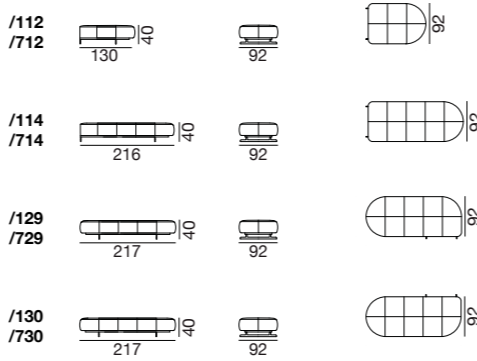

▶ video

DS-888 Masse Indoor & Outdoor / Measurements Indoor & Outdoor

Sofa

Abschlusselement / End element

Zwischenelement / Intermediate element

Eckelement / Corner element

Hocker / Stool

Kissen / Cushion