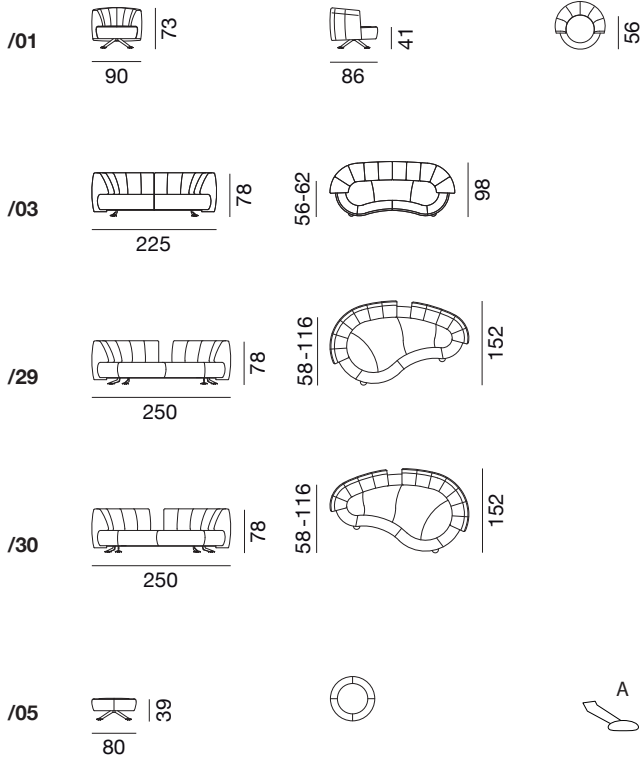

design
Hugo de Ruiter

since
2004

special functions
360°

► functions

DS-164 Masse / Measurements

Dazu passend / Combine with

DS-3011

DS-9087