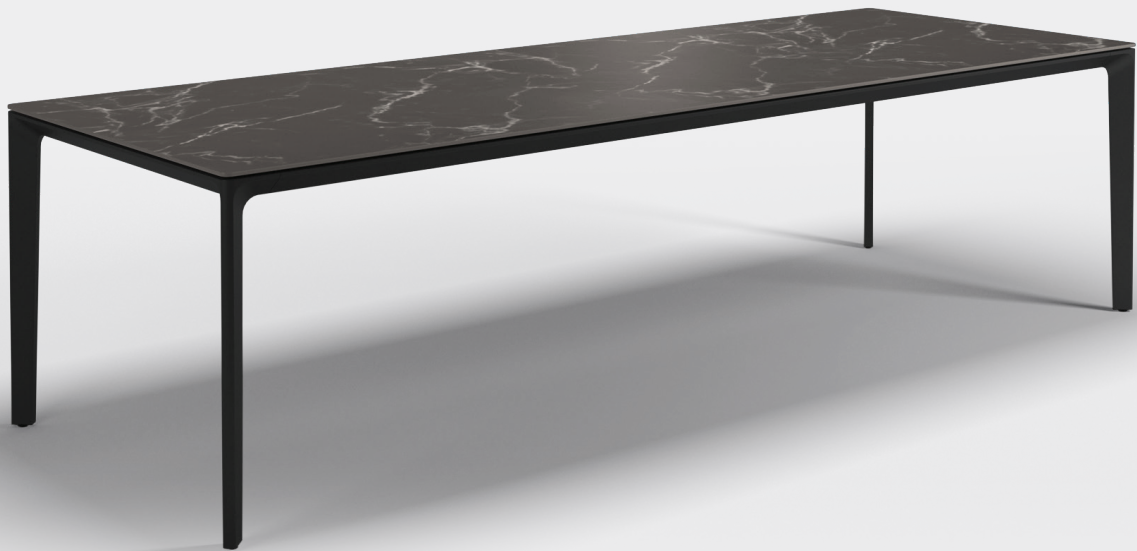

# CARVER DINING TABLE CERAMIC

WIDTH	99.5cm / 39.5"
LENGTH	280cm / 110"
HEIGHT	73cm / 28.5"
PRODUCT WEIGHT	102kg / 229lb
CBM / CCF	0.40m <sup>3</sup> / 13.13ft <sup>3</sup>
DESIGNER	Henrik Pedersen
ASSEMBLY	Required
SEATING CAPACITY	10