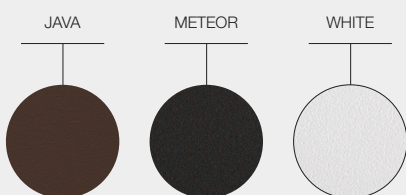

FRAME COLOURS

TEAK FINISH