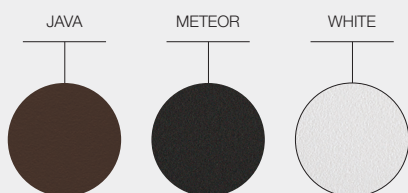

FRAME COLOURS

TEAK FINISH