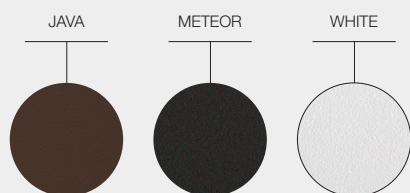

FRAME COLOURS

TABLE TOPS