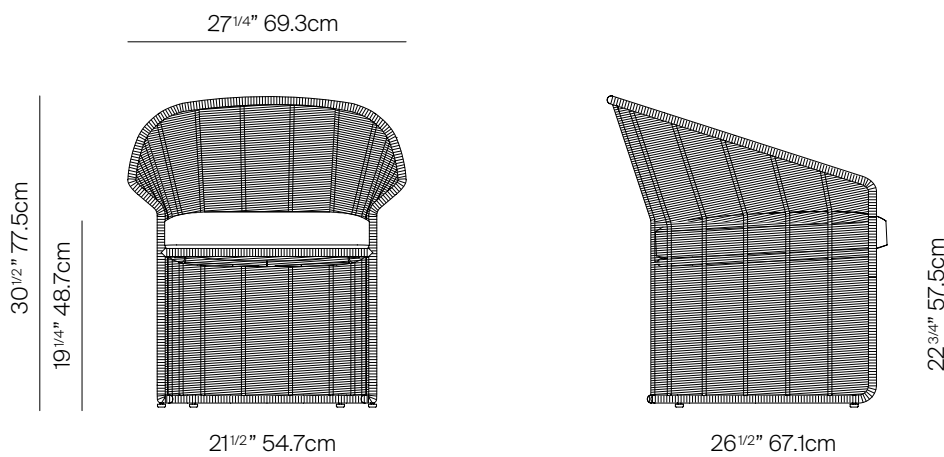

## SPECIFICATIONS

Width:	27 1/4"	69.3 cm
Depth:	26 1/2"	67.1 cm
Height:	30 1/2"	77.5 cm
Seat height:	19"	48.5 cm

## ROPE

DINING ARMCHAIR

882101

MEASURES INCH CM	OVERALL WIDTH	OVERALL DEPTH	OVERALL HEIGHT WITH CUSHIONS	OVERALL FRAME HEIGHT	ARM HEIGHT	ARM WIDTH	FOOT HEIGHT	SEAT HEIGHT WITH CUSHIONS	SEAT HEIGHT (FLOOR TO FRAME)	INSIDE SEAT WIDTH	INSIDE SEAT DEPTH
DESCRIPTION	A	B	C	D	E	F	G	H	I	J	K
DINING ARMCHAIR	27 1/4	26 1/2	30 1/2	30 1/2	22 3/4	5 3/4	14 1/4	19	15 1/2	20	21 1/2
SKU# 882101	69.3	67.1	77.5	77.5	57.5	14.6	37.5	48.5	39.5	50.7	54.6

MEASURES INCH CM	# OF BACK CUSHIONS	# OF SEAT CUSHIONS	COM CUSHIONS YARDS METERS	DIAGONAL CLEARANCE	FURNITURE WEIGHT LBS KGS	TOTAL PIECES IN A BOX	BOXED WEIGHT LBS KGS	CUBE
DESCRIPTION	L							
DINING ARMCHAIR	-	1	8 1/4	30 3/4	17	1	42	17.8
SKU# 882101	-	1	7.6	78.5	8	1	19	