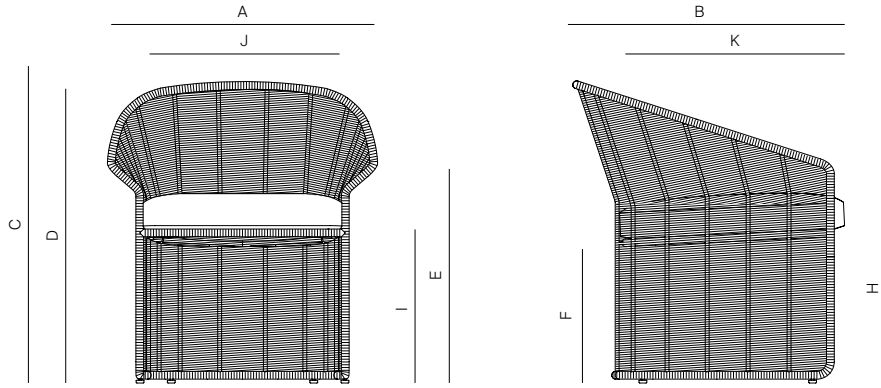

## SPECIFICATIONS

Width:	27 1/4"	69.3 cm
Depth:	26 1/2"	67.1 cm
Height:	30 1/2"	77.5 cm
Seat height:	19"	48.5 cm

## ALUMINUM

QUARTZ

## ROPE

DINING ARMCHAIR

882101

MEASURES INCH CM	OVERALL WIDTH	OVERALL DEPTH	OVERALL HEIGHT WITH CUSHIONS	OVERALL FRAME HEIGHT	ARM HEIGHT	ARM WIDTH	FOOT HEIGHT	SEAT HEIGHT WITH CUSHIONS	SEAT HEIGHT (FLOOR TO FRAME)	INSIDE SEAT WIDTH	INSIDE SEAT DEPTH
DESCRIPTION	A	B	C	D	E	F	G	H	I	J	K
DINING ARMCHAIR	27 1/4	26 1/2	30 1/2	30 1/2	22 3/4	5 3/4	14 1/4	19	15 1/2	20	21 1/2
SKU# 882101	69.3	67.1	77.5	77.5	57.5	14.6	37.5	48.5	39.5	50.7	54.6