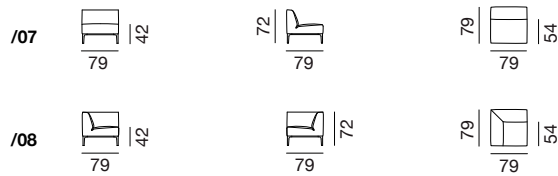

design
de Sede

since
2015

DS-161 Masse / Measurements

Sessel / Armchair

Sofa / Sofa

Abschlüsselemente links / End elements left

Abschlüsselemente rechts / End elements right

Zwischenelemente / Intermediate elements