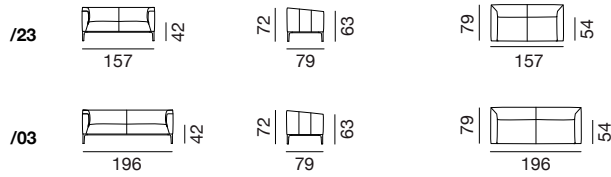

design
de Sede

since
2015

DS-161 Masse / Measurements

Sessel / Armchair

Sofa / Sofa

Abschlüsselemente links / End elements left

Abschlüsselemente rechts / End elements right

Zwischenelemente / Intermediate elements