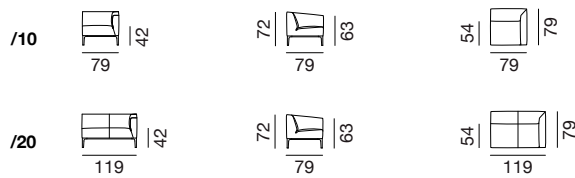

design
de Sede

since
2015

DS-161 Masse / Measurements

Sessel / Armchair

Sofa / Sofa

Abschlüsselemente links / End elements left

Abschlüsselemente rechts / End elements right

Zwischenelemente / Intermediate elements