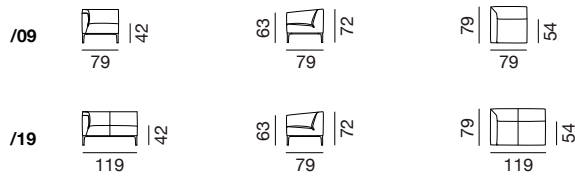

design
de Sede

since
2015

DS-161 Masse / Measurements

Sessel / Armchair

Sofa / Sofa

Abschlüsselemente links / End elements left

Abschlüsselemente rechts / End elements right

Zwischenelemente / Intermediate elements