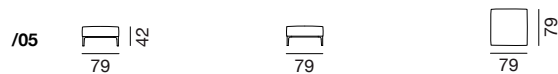

Hocker / Stool