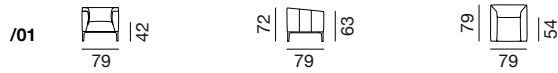

design
de Sede

since
2015

DS-161 Masse / Measurements

Sessel / Armchair

Sofa / Sofa

Abschlüsselemente links / End elements left

Abschlüsselemente rechts / End elements right

Zwischenelemente / Intermediate elements