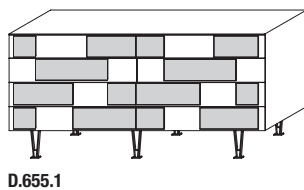

ADJUSTABLE FEET

Satin brass with felt for floor placement.

DIMENSIONS

W 1850 D 520 H 899
 W 72 7/8" D 20 1/2" H 35 3/8"

W 1020 D 520 H 799
 W 40 1/8" D 20 1/2" H 31 1/2"

DATASHEET

REGISTERED
 DESIGN

VII.2016