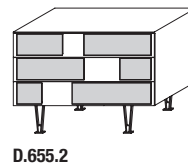

ADJUSTABLE FEET

Satin brass with felt for floor placement.

DIMENSIONS

W 1850 D 520 H 899
 W 72 7/8" D 20 1/2" H 35 3/8"

W 1020 D 520 H 799
 W 40 1/8" D 20 1/2" H 31 1/2"

DATASHEET

REGISTERED
 DESIGN

VII.2016

Dimensions in millimeters and inches. The right to discontinue and make changes is reserved. This information is based on the latest product information available at the time of printing.