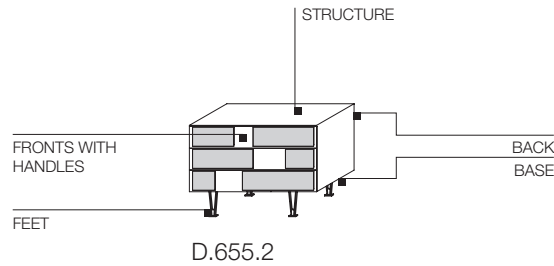

ADJUSTABLE FEET

Satin brass with felt for floor placement.

DIMENSIONS

W 1850 D 520 H 899
 W 72 7/8" D 20 1/2" H 35 3/8"

W 1020 D 520 H 799
 W 40 1/8" D 20 1/2" H 31 1/2"

DATASHEET

REGISTERED
 DESIGN

VII.2016