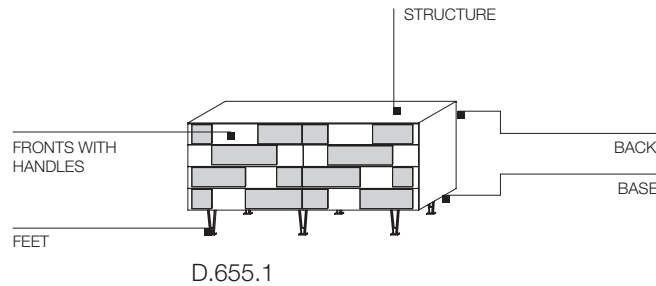

DRAWER INTERIOR SIDES

In solid toulipier wood (*liriodendron tulipifera*) with sliced Elm veneer.

DRAWER INTERIOR BACK

In multi-layer poplar with sliced Elm veneer.

DRAWER INTERIOR BOTTOM

Medium density fibreboard panel with sliced Elm veneer.

ADJUSTABLE FEET

Satin brass with felt for floor placement.

DIMENSIONS

W 1850 D 520 H 899
 W 72 7/8" D 20 1/2" H 35 3/8"

W 1020 D 520 H 799
 W 40 1/8" D 20 1/2" H 31 1/2"

DATASHEET

REGISTERED
 DESIGN

VII.2016