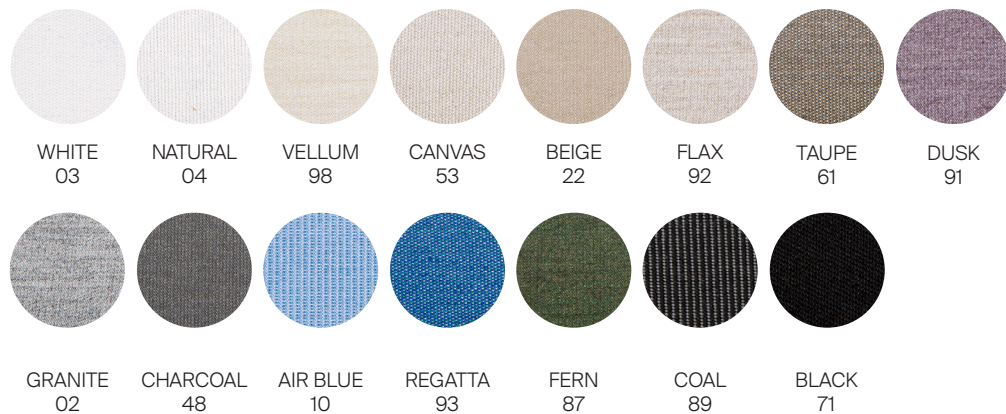

_Grade A Fabric: