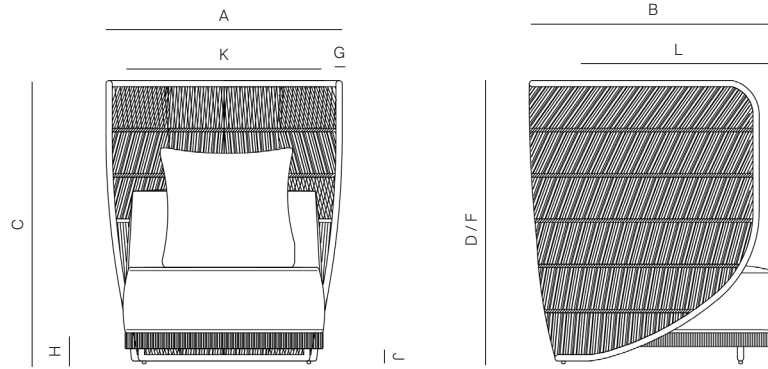

HIGH BACK CHAIR

167101

MEASURES INCH CM	OVERALL WIDTH	OVERALL DEPTH	OVERALL HEIGHT WITH CUSHIONS	OVERALL FRAME HEIGHT	ARM HEIGHT	ARM WIDTH	FOOT HEIGHT	SEAT HEIGHT WITH CUSHIONS	FRAME SEAT HEIGHT	INSIDE SEAT WIDTH	INSIDE SEAT DEPTH
DESCRIPTION	A	B	C	D	F	G	H	I	J	K	L
DINING CHAIR	22 1/2	22	34	28 1/2	28 1/2	11/4	14 1/2	19	16 1/2	20 1/4	16
SKU# 162201	57.1	56.1	86.3	72.4	-	-	36.8	48.5	41.9	51.7	51.2
BARSTOOL	22 1/2	22	44	39 1/2	39 1/2	11/4	26 1/2	31	28 1/2	20 3/4	16
SKU# 162401	57.1	56.1	111.7	100.3	100.3	3	67.4	78.9	72.4	52.4	47.8
LOUNGE CHAIR	30 1/4	32 1/2	31	25	25	11/4	3	15 3/4	6 3/4	28	25
SKU# 162301	77.1	82.6	78.5	63.8	63.8	3	7.4	40.6	17.4	71.1	77
63" SOFA	63	32 1/2	31	25	25	11/4	3	15 3/4	6 3/4	61	25
SKU# 162101	160	82.6	78.5	63.8	63.8	3	7.4	40.6	17.4	155	77
90" SOFA	90	32 1/2	31	25	25	11/4	3	15 3/4	6 3/4	87	25
SKU# 162501	228.6	82.6	78.5	63.8	63.8	3	7.4	40.6	17.4	221	77
117" SOFA	117	32 1/2	31	25	25	11/4	3	15 3/4	6 3/4	115	25
SKU# 162502	297.2	82.6	78.5	63.8	63.8	3	7.4	40.6	17.4	292	77
OTTOMAN	28	28	15 3/4	6 3/4			4 1/2	15 3/4	6 3/4	28	28
SKU# 167501	71.4	71.4	40.2	17.4	-	-	11.8	40.6	17.4	71.4	71.4
CHAISE LOUNGE	30	85	36	9 1/2				13	9 1/2	27	50
SKU# 162901	76.2	216.1	91.4	24	-	-	-	33.5	24	68.6	130
DAYBED	70 3/4	65	31	25	25	11/4	3	15 3/4	6 3/4	69	62
SKU #167301	180	164.6	78.5	63.8	63.8	3	7.4	40.6	17.4	175	157.5
HIGH BACK CHAIR	33	34	42 1/2	42 1/2	42 1/2	11/4	3	15 3/4	6 3/4	28 3/4	30 1/4
SKU# 167101	84	86.1	108	108	108	3	7.4	40.6	17.4	72.9	77