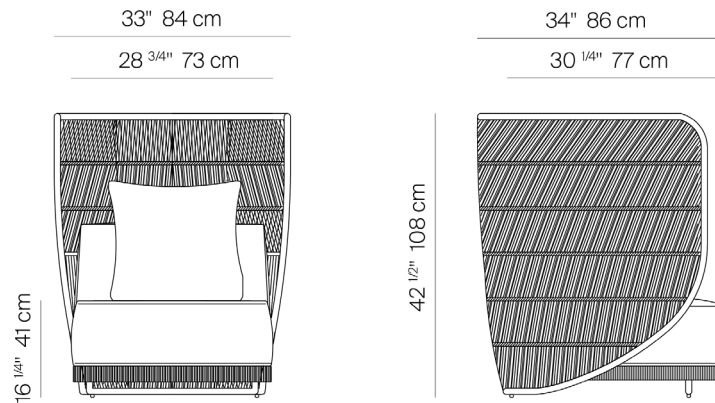

CUFF

by Ann Vering

HIGH BACK CHAIR

167101

SPECIFICATIONS

Width:	33"	84 cm
Depth:	34"	86 cm
Height:	42 1/2"	108 cm
Seat height:	16 1/4"	41 cm

COM: 6 yds
*COM based on 54" wide no repeat fabric.

MATERIALS

HIGH BACK CHAIR

167101

MEASURES INCH CM	OVERALL WIDTH	OVERALL DEPTH	OVERALL HEIGHT WITH CUSHIONS	OVERALL FRAME HEIGHT	ARM HEIGHT	ARM WIDTH	FOOT HEIGHT	SEAT HEIGHT WITH CUSHIONS	FRAME SEAT HEIGHT	INSIDE SEAT WIDTH	INSIDE SEAT DEPTH
DESCRIPTION	A	B	C	D	F	G	H	I	J	K	L
DINING CHAIR	22 1/2	22	34	28 1/2	28 1/2	11/4	14 1/2	19	16 1/2	20 1/4	16
SKU# 162201	57.1	56.1	86.3	72.4	-	-	36.8	48.5	41.9	51.7	51.2
BARSTOOL	22 1/2	22	44	39 1/2	39 1/2	11/4	26 1/2	31	28 1/2	20 3/4	16
SKU# 162401	57.1	56.1	111.7	100.3	100.3	3	67.4	78.9	72.4	52.4	47.8
LOUNGE CHAIR	30 1/4	32 1/2	31	25	25	11/4	3	15 3/4	6 3/4	28	25
SKU# 162301	77.1	82.6	78.5	63.8	63.8	3	7.4	40.6	17.4	71.1	77
63" SOFA	63	32 1/2	31	25	25	11/4	3	15 3/4	6 3/4	61	25
SKU# 162101	160	82.6	78.5	63.8	63.8	3	7.4	40.6	17.4	155	77
90" SOFA	90	32 1/2	31	25	25	11/4	3	15 3/4	6 3/4	87	25
SKU# 162501	228.6	82.6	78.5	63.8	63.8	3	7.4	40.6	17.4	221	77
117" SOFA	117	32 1/2	31	25	25	11/4	3	15 3/4	6 3/4	115	25
SKU# 162502	297.2	82.6	78.5	63.8	63.8	3	7.4	40.6	17.4	292	77
OTTOMAN	28	28	15 3/4	6 3/4			4 1/2	15 3/4	6 3/4	28	28
SKU# 167501	71.4	71.4	40.2	17.4	-	-	11.8	40.6	17.4	71.4	71.4
CHAISE LOUNGE	30	85	36	9 1/2				13	9 1/2	27	50
SKU# 162901	76.2	216.1	91.4	24	-	-	-	33.5	24	68.6	130
DAYBED	70 3/4	65	31	25	25	11/4	3	15 3/4	6 3/4	69	62
SKU #167301	180	164.6	78.5	63.8	63.8	3	7.4	40.6	17.4	175	157.5
HIGH BACK CHAIR	33	34	42 1/2	42 1/2	42 1/2	11/4	3	15 3/4	6 3/4	28 3/4	30 1/4
SKU# 167101	84	86.1	108	108	108	3	7.4	40.6	17.4	72.9	77