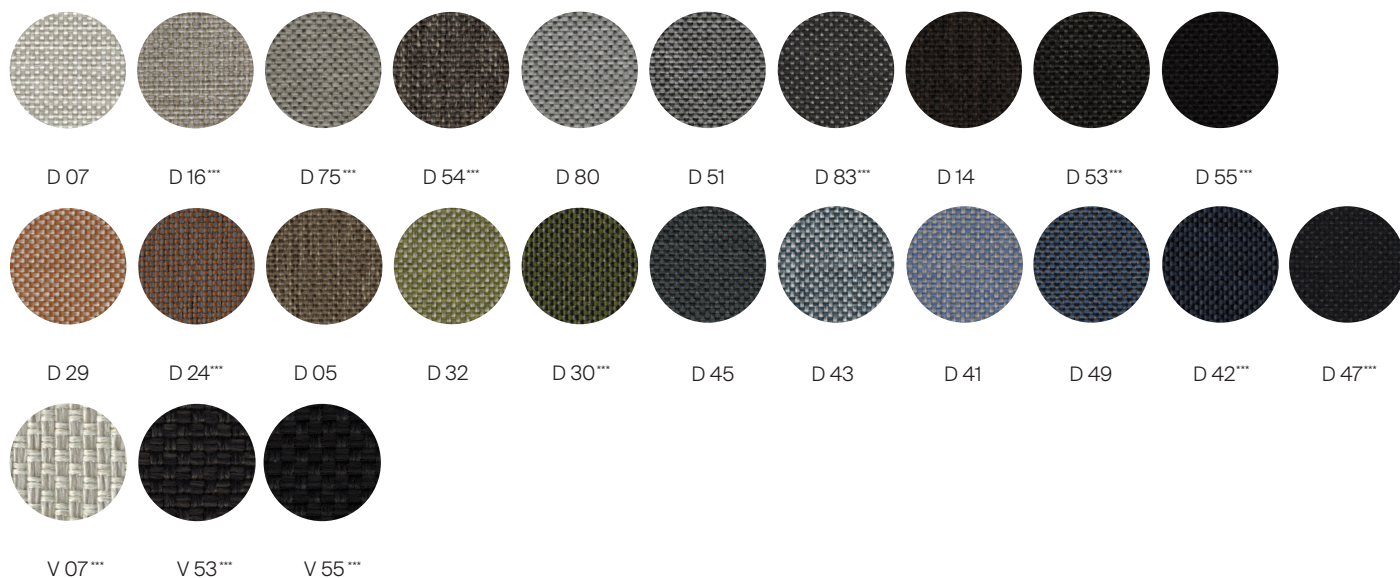

_Grade B Fabric: