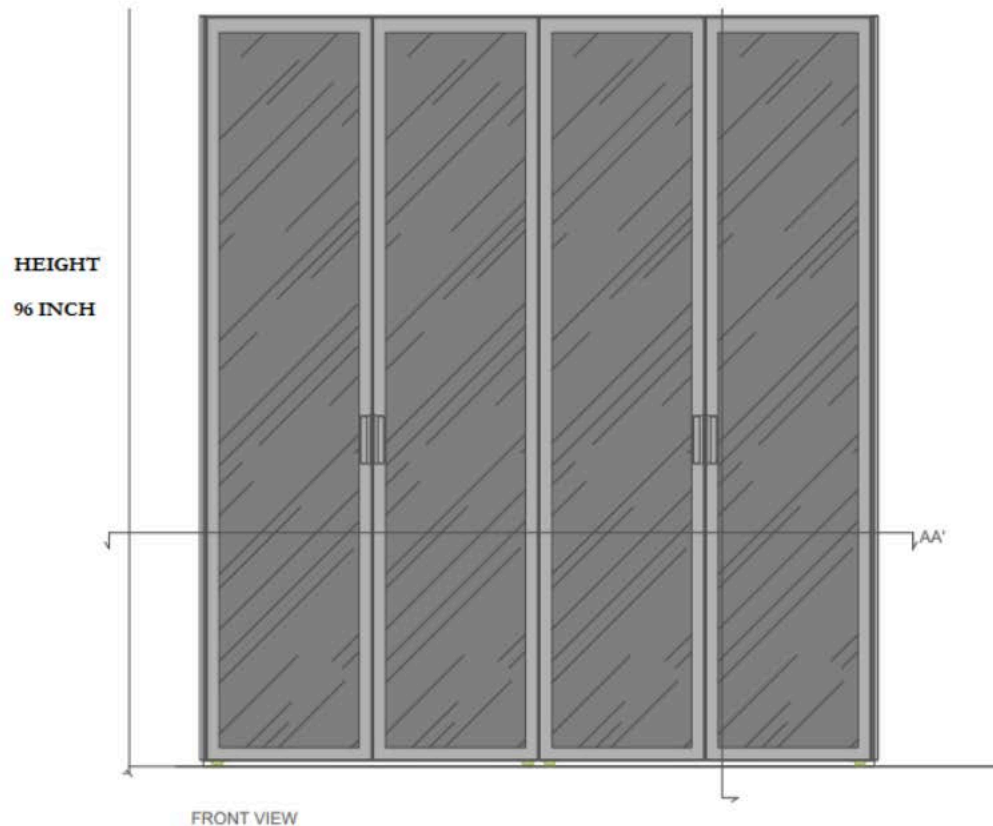

R O D A

Cover Wall System

Designed By: Giuseppe Bavuso

Right Shelf Holder Structure in Brown 14

Left Shelf Holder Structure in Brown 14

Bottle Rack Top Finish Larice Carbone

Glass Door Finish Bronze

Handles in 2013 Brown

Dimensions : W 90.5" x D 24" x H 96"

CASA DESIGN

CASA DESIGN GROUP | 460 Harrison Avenue, Boston MA 02118 | T. + 1.888.246.6451 | casadesigngroup.com

CASA DESIGN

FRONT VIEW - WITHOUT DOORS

Section BB'

CASA DESIGN

CASA DESIGN