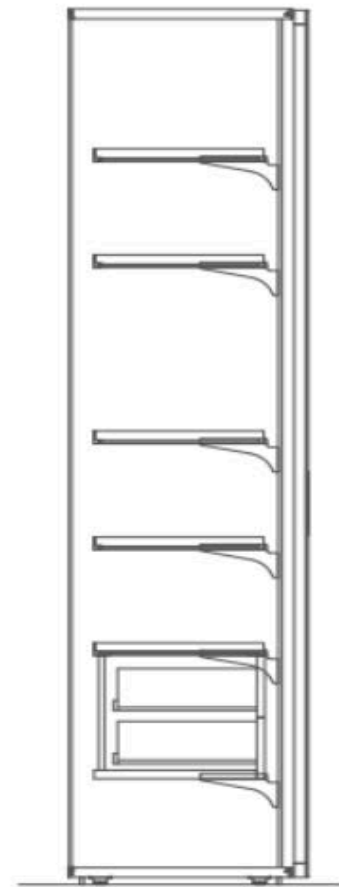

R O D A

Cover Wall System

Designed By: Giuseppe Bavuso

Right Shelf Holder Structure in Brown 14

Left Shelf Holder Structure in Brown 14

Bottle Rack Top Finish Larice Carbone

Glass Door Finish Bronze

Handles in 2013 Brown

Dimensions : W 90.5" x D 24" x H 96"

CASA DESIGN

CASA DESIGN GROUP | 460 Harrison Avenue, Boston MA 02118 | T. + 1.888.246.6451 | casadesigngroup.com

CASA DESIGN

FRONT VIEW - WITHOUT DOORS

Section BB'

CASA DESIGN