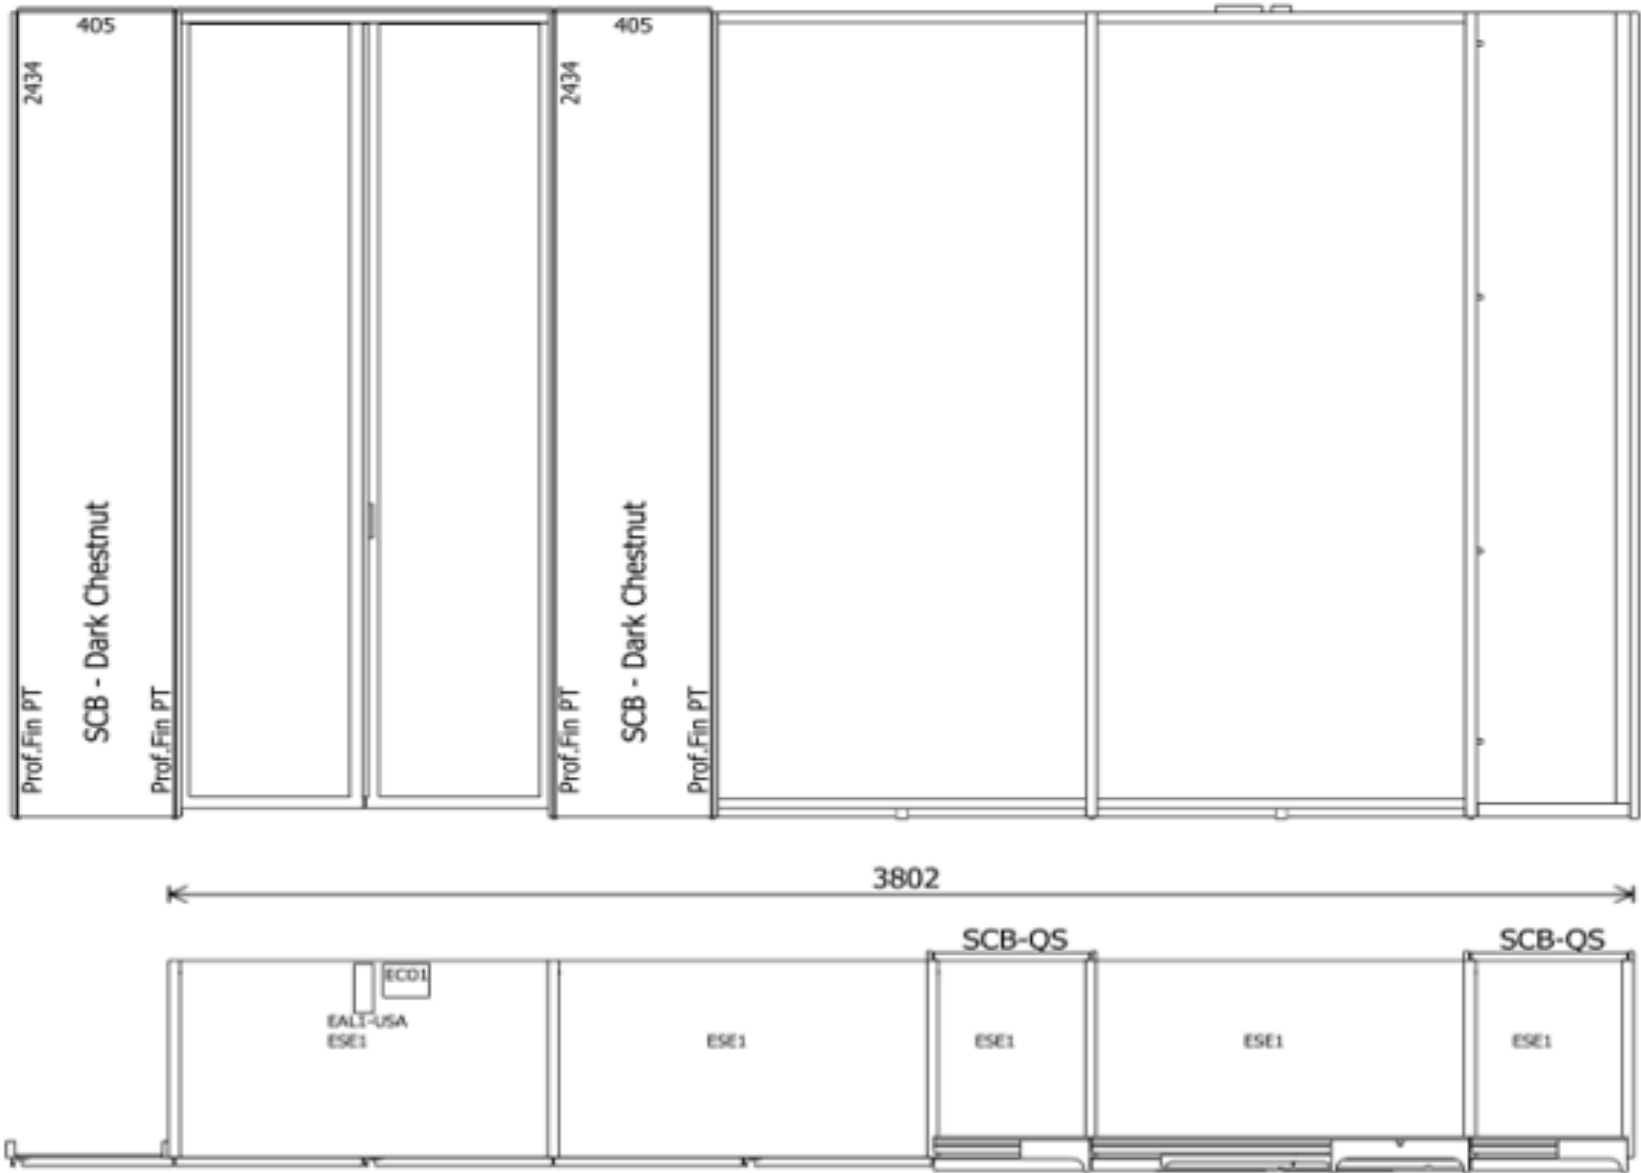

R O D A

Cover Wall System

Designed By: Giuseppe Bavuso

Right Shelf Holder Structure in Brown 14

Left Shelf Holder Structure in Brown 14

Bottle Rack Top Finish Larice Carbone

Glass Door Finish Bronze

Handles in 2013 Brown

Dimensions : W 90.5" x D 24" x H 96"

CASA DESIGN

CASA DESIGN GROUP | 460 Harrison Avenue, Boston MA 02118 | T. + 1.888.246.6451 | casadesigngroup.com

CASA DESIGN

FRONT VIEW - WITHOUT DOORS

Section BB'

CASA DESIGN