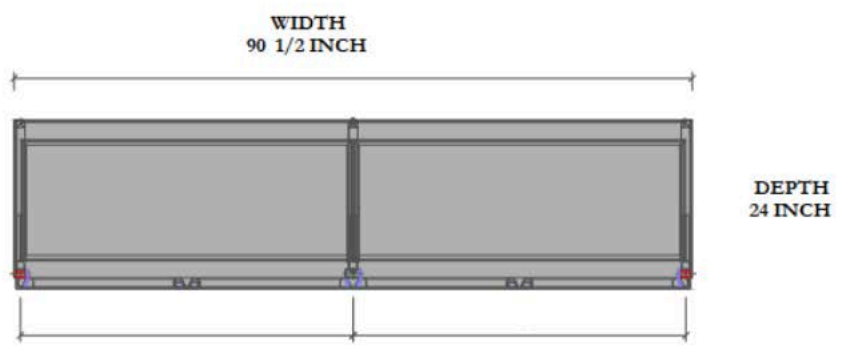

R O D A

Cover Wall System

Designed By: Giuseppe Bavuso

Right Shelf Holder Structure in Brown 14

Left Shelf Holder Structure in Brown 14

Bottle Rack Top Finish Larice Carbone

Glass Door Finish Bronze

Handles in 2013 Brown

Dimensions : W 90.5" x D 24" x H 96"

CASA DESIGN

CASA DESIGN GROUP | 460 Harrison Avenue, Boston MA 02118 | T. + 1.888.246.6451 | casadesigngroup.com

CASA DESIGN

FRONT VIEW - WITHOUT DOORS

Section BB'

CASA DESIGN