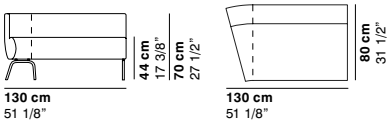

cod. 1194 / left closed element 130 15° R110