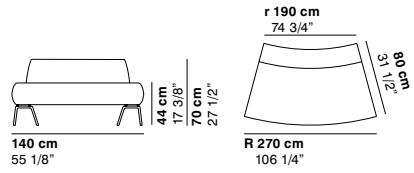

# COUCHETTE

cod. 1188 / closed element 45° R190

cod. 1189 / open element 45° R190

cod. 1190 /

closed element 30° R270

cod. 1191 / open element 30° R270

cod. 1192 / closed element 45° R270

cod. 1193 / open element 45° R270