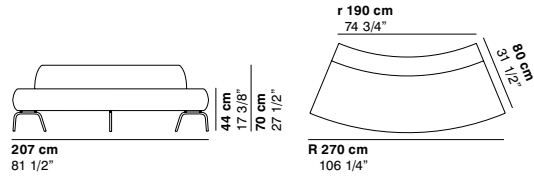

# COUCHETTE

cod. 1188 / closed element 45° R190

cod. 1189 / open element 45° R190

cod. 1190 /

closed element 30° R270

cod. 1191 / open element 30° R270

cod. 1192 / closed element 45° R270

cod. 1193 / open element 45° R270