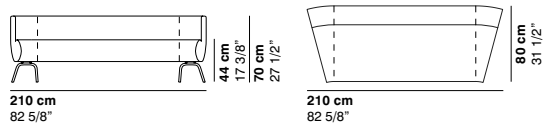

cod. 1205 / closed element 210 15° R110

cod. 1211 / panel 100 h. 120

cod. 1206 / terminal element 180°