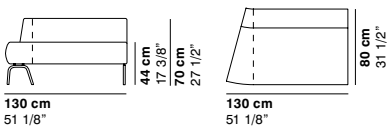

cod. 1196 / left open element 130 15° R110