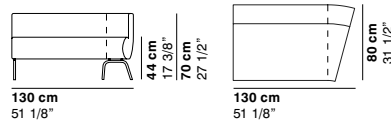

cod. 1195 / right closed element 130 15° R110