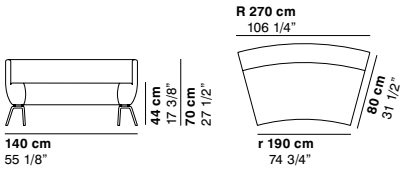

# COUCHETTE

cod. 1188 / closed element 45° R190

cod. 1189 / open element 45° R190

cod. 1190 /

closed element 30° R270

cod. 1191 / open element 30° R270

cod. 1192 / closed element 45° R270

cod. 1193 / open element 45° R270