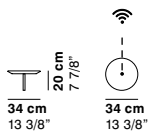

cod. 1281 / central coffee table with wireless recharge

cod. 1282 / wall coffee table