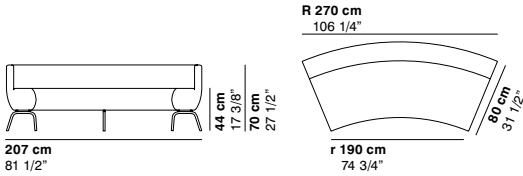

# COUCHETTE

cod. 1188 / closed element 45° R190

cod. 1189 / open element 45° R190

cod. 1190 /

closed element 30° R270

cod. 1191 / open element 30° R270

cod. 1192 / closed element 45° R270

cod. 1193 / open element 45° R270