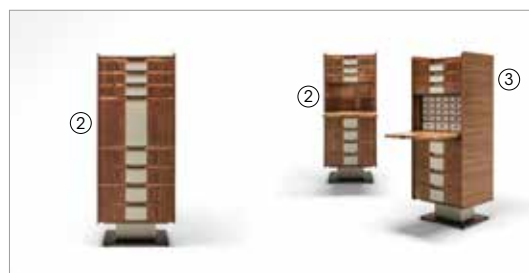

2 Corium 62411 saddle leather hanzel fin.11

3 Corium 62410 saddle leather hanzel fin.11