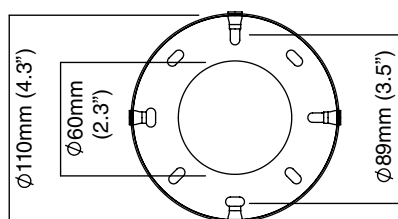

LUCID 200 PENDANT

finish	honed alabaster oxidised silvered brass base, satin brass base, or bronze base satin brass drop rod and ceiling box
bulbs	240v - 1 x LED E14 - 8w max 120v - 1 x LED E14 - 8w max (no bulbs supplied)
weight	5kg (11lbs)
suspension	drop rod with ceiling box please specify overall drop
designer	Michaël Verheyden
certification	CE compliant

200mm (7.8")

min. 100mm (4")
200mm (7.8")

mounting plate dimensions

LUCID 300 PENDANT

finish	honed alabaster oxidised silvered brass base, satin brass base, or bronze base satin brass drop rod and ceiling box
bulbs	240v - 1 x LED E14 - 8w max 120v - 1 x LED E14 - 8w max (no bulbs supplied)
weight	10kg (22lbs)
suspension	drop rod with ceiling box please specify overall drop
designer	Michaël Verheyden
certification	CE compliant

300mm (11.8")

min. 100mm
(4")

280mm (11")

mounting plate dimensions