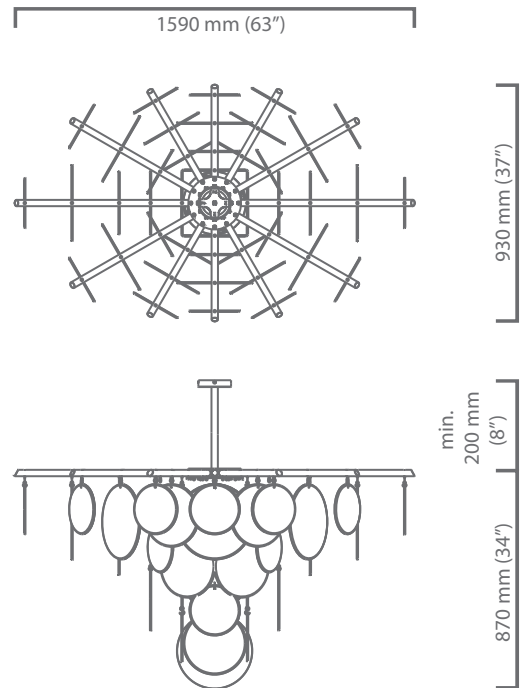

Nimbus Pendant

with handmade glass

finish	satin brass metalwork handmade glass discs
bulb holder	8 x E27 (USA, E26)
wattage	8 x 60 watts
weight	55kg (121 lbs)
suspension	satin brass drop rod with besa box please specify required drop
certification	<ul style="list-style-type: none">• our fittings are manufactured in accordance with EN 60598• our fittings are not UL listed – please contact CTO Lighting /dealer should you require a fitting to be UL Listed

Nimbus Medium Pendant

with handmade glass

finish	satin brass metalwork handmade glass discs
bulb holder	4 x G9 mains halogen
wattage	4 x 25 watts
weight	42kg (92 lbs)
suspension	satin brass drop rod with besa box please specify required drop
certification	<ul style="list-style-type: none"> • our fittings are manufactured in accordance with EN 60598 • our fittings are not UL listed – please contact CTO Lighting /dealer should you require a fitting to be UL Listed