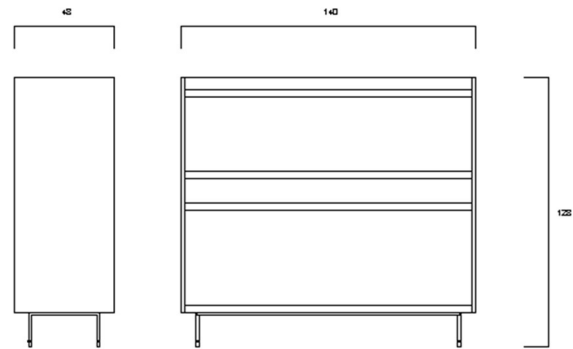

Frame made of walnut veneered chipboards panels. Inside shelves in extra-clear tempered glass. Base in lacquered tubular steel with brushed aluminium tips. Top covered with leather.

128 Kg