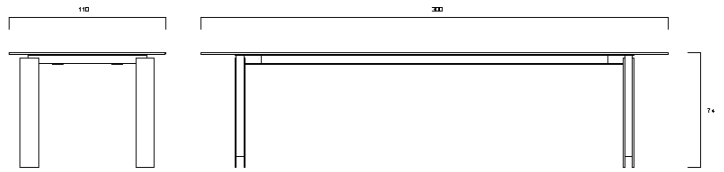

# BRIDGE 3000

FG 453.03

design MIST-O

3D AVAILABLE

Tavolo in alluminio con piano in vetro temperato.

Aluminium table with tempered glass top.

con cristallo / with glass  187 Kg

 0,21 m<sup>3</sup> - 151,0 Kg - 305x115x6 cm

 0,25 m<sup>3</sup> - 67,4 Kg - 260x120x8 cm