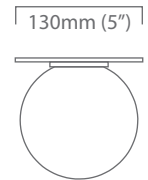

Mezzo Wall

finish options	<ul style="list-style-type: none">• satin brass• polished nickel
shade	opal glass
shade dimensions	120 mm (5") diam
bulb holder	1 x G9 mains halogen
wattage	1 x 25 watts
weight	1kg (2lbs)
certification	<ul style="list-style-type: none">• our fittings are manufactured in accordance with EN 60598• our fittings are not UL listed – please contact CTO Lighting /dealer should you require a fitting to be UL Listed

Mezzo Flush Large - Wall

finish	polished nickel satin brass
shade	opal glass
shade dimensions	180mm (7") diameter
lamp holder	1 x G9 (mains halogen)
wattage	1 x 25 watts
weight	1.5 kg (3.3 lbs)
certification	CE compliant
IP44	240v only