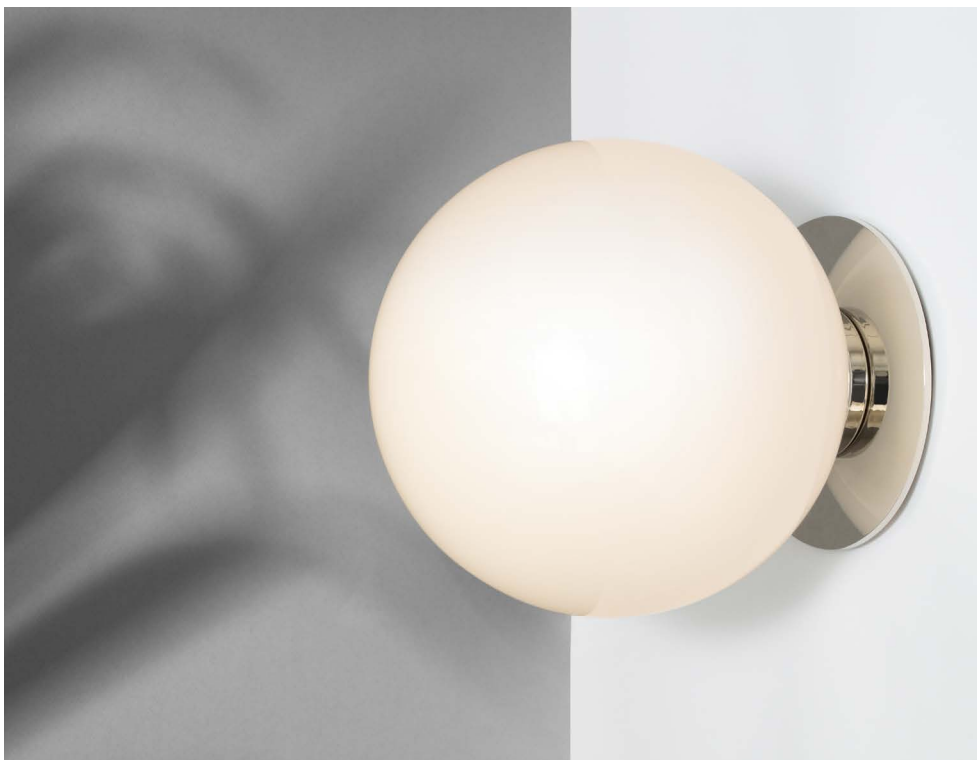

Mezzo Wall

finish options	<ul style="list-style-type: none">• satin brass• polished nickel
shade	opal glass
shade dimensions	120 mm (5") diam
bulb holder	1 x G9 mains halogen
wattage	1 x 25 watts
weight	1kg (2lbs)
certification	<ul style="list-style-type: none">• our fittings are manufactured in accordance with EN 60598• our fittings are not UL listed – please contact CTO Lighting /dealer should you require a fitting to be UL Listed

Mezzo Flush Large - Wall

finish	polished nickel satin brass
shade	opal glass
shade dimensions	180mm (7") diameter
lamp holder	1 x G9 (mains halogen)
wattage	1 x 25 watts
weight	1.5 kg (3.3 lbs)
certification	CE compliant
IP44	240v only