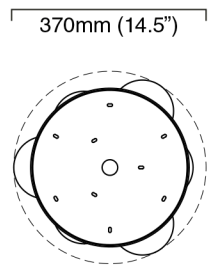

MEZZO CLUSTER SMALL (2-3)

- finish** satin brass
- shades** opal glass - 120mm (5") diameter
- suspension** drop rods with ceiling box
 - please specify
 - The required number of shades (2 - 3)
 - The length of the longest drop (max. 6 meters)
 - The length of the shortest drop (min. 300mm)
- bulbs** 240v - 2-3 x G9 mains halogen, 25w max
 120v - 2-3 x G9 mains halogen, 25w max
 (no bulbs supplied)
- weight** variable on size
- certification** CE compliant

mounting plate dimensions

MEZZO CLUSTER MEDIUM (4-7)

- finish** satin brass
- shades** opal glass - 120mm (5") diameter
- suspension** drop rods with ceiling box
- please specify
 - The required number of shades (4 - 7)
 - The length of the longest drop (max. 6 meters)
 - The length of the shortest drop (min. 300mm)
- bulbs** 240v - 4-7 x G9 mains halogen, 25w max
 120v - 4-7 x G9 mains halogen, 25w max
 (no bulbs supplied)
- weight** variable on size
- certification** CE compliant

MEZZO CLUSTER LARGE (8-10)

- finish** satin brass
- shades** opal glass - 120mm (5") diameter
- suspension** drop rods with ceiling box
- please specify
 - The required number of shades (8 - 10)
 - The length of the longest drop (max. 6 meters)
 - The length of the shortest drop (min. 300mm)
- bulbs** 240v - 8-10 x G9 mains halogen, 25w max
 120v - 8-10 x G9 mains halogen, 25w max
 (no bulbs supplied)
- weight** variable on size
- certification** CE compliant