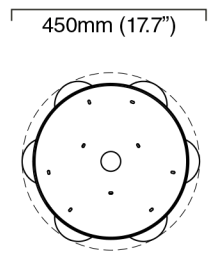

MEZZO CLUSTER SMALL (2-3)

- finish** satin brass
- shades** opal glass - 120mm (5") diameter
- suspension** drop rods with ceiling box
 - please specify
 - The required number of shades (2 - 3)
 - The length of the longest drop (max. 6 meters)
 - The length of the shortest drop (min. 300mm)
- bulbs** 240v - 2-3 x G9 mains halogen, 25w max
 120v - 2-3 x G9 mains halogen, 25w max
 (no bulbs supplied)
- weight** variable on size
- certification** CE compliant

mounting plate dimensions

MEZZO CLUSTER MEDIUM (4-7)

- finish** satin brass
- shades** opal glass - 120mm (5") diameter
- suspension** drop rods with ceiling box
- please specify
 - The required number of shades (4 - 7)
 - The length of the longest drop (max. 6 meters)
 - The length of the shortest drop (min. 300mm)
- bulbs** 240v - 4-7 x G9 mains halogen, 25w max
 120v - 4-7 x G9 mains halogen, 25w max
 (no bulbs supplied)
- weight** variable on size
- certification** CE compliant

MEZZO CLUSTER LARGE (8-10)

- finish** satin brass
- shades** opal glass - 120mm (5") diameter
- suspension** drop rods with ceiling box
- please specify
 - The required number of shades (8 - 10)
 - The length of the longest drop (max. 6 meters)
 - The length of the shortest drop (min. 300mm)
- bulbs** 240v - 8-10 x G9 mains halogen, 25w max
 120v - 8-10 x G9 mains halogen, 25w max
 (no bulbs supplied)
- weight** variable on size
- certification** CE compliant