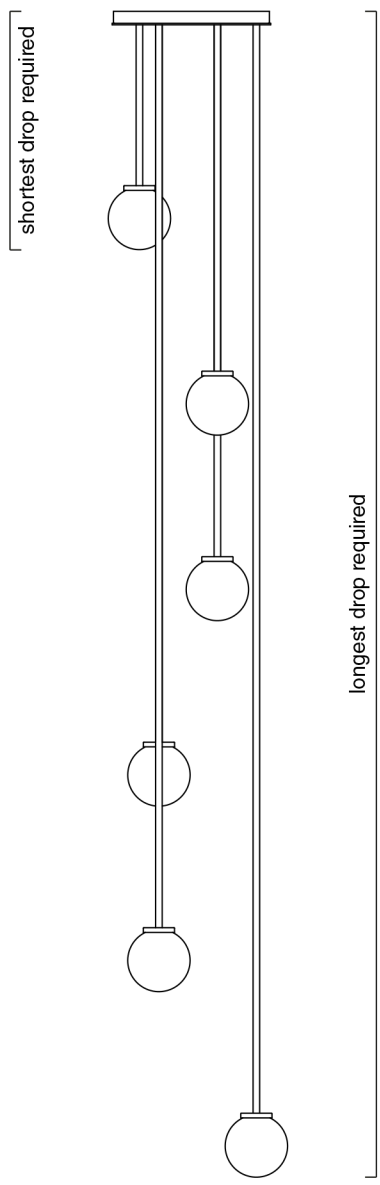

MEZZO CLUSTER SMALL (2-3)

- finish** satin brass
- shades** opal glass - 120mm (5") diameter
- suspension** drop rods with ceiling box
 - please specify
 - The required number of shades (2 - 3)
 - The length of the longest drop (max. 6 meters)
 - The length of the shortest drop (min. 300mm)
- bulbs** 240v - 2-3 x G9 mains halogen, 25w max
 120v - 2-3 x G9 mains halogen, 25w max
 (no bulbs supplied)
- weight** variable on size
- certification** CE compliant

mounting plate dimensions

MEZZO CLUSTER MEDIUM (4-7)

- finish** satin brass
- shades** opal glass - 120mm (5") diameter
- suspension** drop rods with ceiling box
- please specify
 - The required number of shades (4 - 7)
 - The length of the longest drop (max. 6 meters)
 - The length of the shortest drop (min. 300mm)
- bulbs** 240v - 4-7 x G9 mains halogen, 25w max
 120v - 4-7 x G9 mains halogen, 25w max
 (no bulbs supplied)
- weight** variable on size
- certification** CE compliant

MEZZO CLUSTER LARGE (8-10)

- finish** satin brass
- shades** opal glass - 120mm (5") diameter
- suspension** drop rods with ceiling box
- please specify
 - The required number of shades (8 - 10)
 - The length of the longest drop (max. 6 meters)
 - The length of the shortest drop (min. 300mm)
- bulbs** 240v - 8-10 x G9 mains halogen, 25w max
 120v - 8-10 x G9 mains halogen, 25w max
 (no bulbs supplied)
- weight** variable on size
- certification** CE compliant