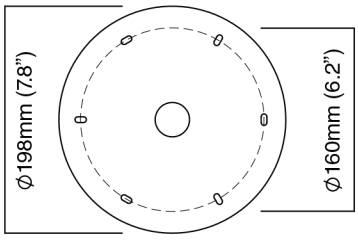

MEZZO CLUSTER SMALL (2-3)

- finish** satin brass
- shades** opal glass - 120mm (5") diameter
- suspension** drop rods with ceiling box
 - please specify
 - The required number of shades (2 - 3)
 - The length of the longest drop (max. 6 meters)
 - The length of the shortest drop (min. 300mm)
- bulbs** 240v - 2-3 x G9 mains halogen, 25w max
 120v - 2-3 x G9 mains halogen, 25w max
 (no bulbs supplied)
- weight** variable on size
- certification** CE compliant

mounting plate dimensions

MEZZO CLUSTER MEDIUM (4-7)

- finish** satin brass
- shades** opal glass - 120mm (5") diameter
- suspension** drop rods with ceiling box
- please specify
 - The required number of shades (4 - 7)
 - The length of the longest drop (max. 6 meters)
 - The length of the shortest drop (min. 300mm)
- bulbs** 240v - 4-7 x G9 mains halogen, 25w max
 120v - 4-7 x G9 mains halogen, 25w max
 (no bulbs supplied)
- weight** variable on size
- certification** CE compliant

MEZZO CLUSTER LARGE (8-10)

- finish** satin brass
- shades** opal glass - 120mm (5") diameter
- suspension** drop rods with ceiling box
- please specify
 - The required number of shades (8 - 10)
 - The length of the longest drop (max. 6 meters)
 - The length of the shortest drop (min. 300mm)
- bulbs** 240v - 8-10 x G9 mains halogen, 25w max
 120v - 8-10 x G9 mains halogen, 25w max
 (no bulbs supplied)
- weight** variable on size
- certification** CE compliant