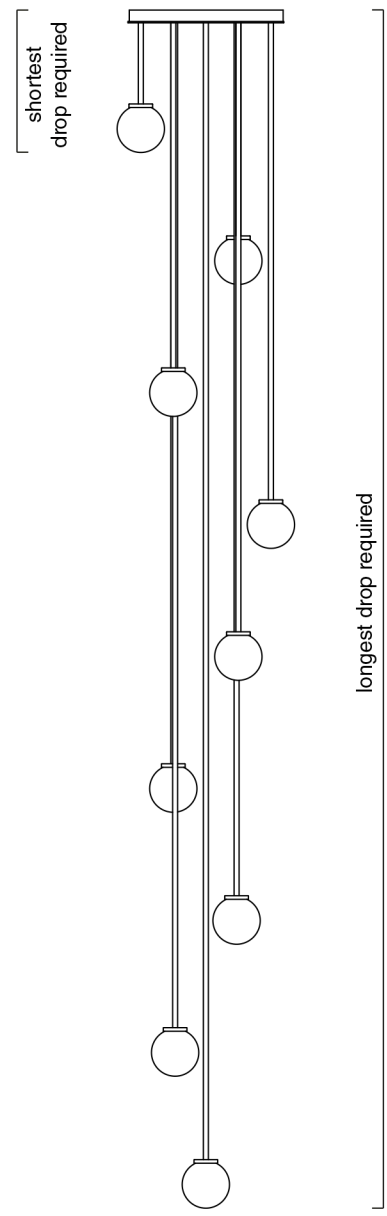

MEZZO CLUSTER SMALL (2-3)

- finish** satin brass
- shades** opal glass - 120mm (5") diameter
- suspension** drop rods with ceiling box
 - please specify
 - The required number of shades (2 - 3)
 - The length of the longest drop (max. 6 meters)
 - The length of the shortest drop (min. 300mm)
- bulbs** 240v - 2-3 x G9 mains halogen, 25w max
 120v - 2-3 x G9 mains halogen, 25w max
 (no bulbs supplied)
- weight** variable on size
- certification** CE compliant

mounting plate dimensions

MEZZO CLUSTER MEDIUM (4-7)

- finish** satin brass
- shades** opal glass - 120mm (5") diameter
- suspension** drop rods with ceiling box
- please specify
 - The required number of shades (4 - 7)
 - The length of the longest drop (max. 6 meters)
 - The length of the shortest drop (min. 300mm)
- bulbs** 240v - 4-7 x G9 mains halogen, 25w max
 120v - 4-7 x G9 mains halogen, 25w max
 (no bulbs supplied)
- weight** variable on size
- certification** CE compliant

MEZZO CLUSTER LARGE (8-10)

- finish** satin brass
- shades** opal glass - 120mm (5") diameter
- suspension** drop rods with ceiling box
- please specify
 - The required number of shades (8 - 10)
 - The length of the longest drop (max. 6 meters)
 - The length of the shortest drop (min. 300mm)
- bulbs** 240v - 8-10 x G9 mains halogen, 25w max
 120v - 8-10 x G9 mains halogen, 25w max
 (no bulbs supplied)
- weight** variable on size
- certification** CE compliant