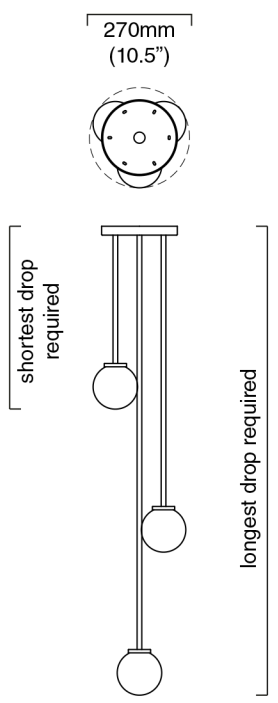

MEZZO CLUSTER SMALL (2-3)

- finish** satin brass
- shades** opal glass - 120mm (5") diameter
- suspension** drop rods with ceiling box
 - please specify
 - The required number of shades (2 - 3)
 - The length of the longest drop (max. 6 meters)
 - The length of the shortest drop (min. 300mm)
- bulbs** 240v - 2-3 x G9 mains halogen, 25w max
 120v - 2-3 x G9 mains halogen, 25w max
 (no bulbs supplied)
- weight** variable on size
- certification** CE compliant

mounting plate dimensions

MEZZO CLUSTER MEDIUM (4-7)

- finish** satin brass
- shades** opal glass - 120mm (5") diameter
- suspension** drop rods with ceiling box
- please specify
 - The required number of shades (4 - 7)
 - The length of the longest drop (max. 6 meters)
 - The length of the shortest drop (min. 300mm)
- bulbs** 240v - 4-7 x G9 mains halogen, 25w max
 120v - 4-7 x G9 mains halogen, 25w max
 (no bulbs supplied)
- weight** variable on size
- certification** CE compliant

MEZZO CLUSTER LARGE (8-10)

- finish** satin brass
- shades** opal glass - 120mm (5") diameter
- suspension** drop rods with ceiling box
- please specify
 - The required number of shades (8 - 10)
 - The length of the longest drop (max. 6 meters)
 - The length of the shortest drop (min. 300mm)
- bulbs** 240v - 8-10 x G9 mains halogen, 25w max
 120v - 8-10 x G9 mains halogen, 25w max
 (no bulbs supplied)
- weight** variable on size
- certification** CE compliant