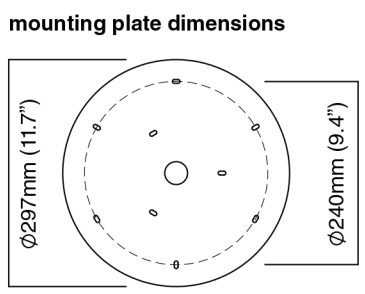

MEZZO CLUSTER SMALL (2-3)

- finish** satin brass
- shades** opal glass - 120mm (5") diameter
- suspension** drop rods with ceiling box
 - please specify
 - The required number of shades (2 - 3)
 - The length of the longest drop (max. 6 meters)
 - The length of the shortest drop (min. 300mm)
- bulbs** 240v - 2-3 x G9 mains halogen, 25w max
 120v - 2-3 x G9 mains halogen, 25w max
 (no bulbs supplied)
- weight** variable on size
- certification** CE compliant

mounting plate dimensions

MEZZO CLUSTER MEDIUM (4-7)

- finish** satin brass
- shades** opal glass - 120mm (5") diameter
- suspension** drop rods with ceiling box
- please specify
 - The required number of shades (4 - 7)
 - The length of the longest drop (max. 6 meters)
 - The length of the shortest drop (min. 300mm)
- bulbs** 240v - 4-7 x G9 mains halogen, 25w max
 120v - 4-7 x G9 mains halogen, 25w max
 (no bulbs supplied)
- weight** variable on size
- certification** CE compliant

MEZZO CLUSTER LARGE (8-10)

- finish** satin brass
- shades** opal glass - 120mm (5") diameter
- suspension** drop rods with ceiling box
- please specify
 - The required number of shades (8 - 10)
 - The length of the longest drop (max. 6 meters)
 - The length of the shortest drop (min. 300mm)
- bulbs** 240v - 8-10 x G9 mains halogen, 25w max
 120v - 8-10 x G9 mains halogen, 25w max
 (no bulbs supplied)
- weight** variable on size
- certification** CE compliant