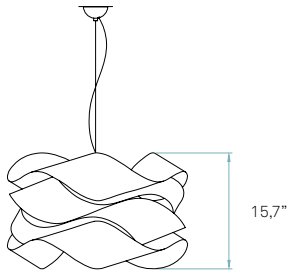

Link / LARGE SUSPENSION
by Ray Power

REF. LK SG 21
Link Large

References

- LK SG E26 UL
- LK SG GU24 UL

Awards

Chicago 2008

DESIGN PLUS
Frankfurt 2007

Certificates

120 - 277V

Wood shade colors

- 20 Ivory White
- 21 Natural Cherry
- 22 Natural Beech
- 24 Yellow
- 25 Orange
- 26 Red
- 28 Blue
- 29 Grey
- 30 Turquoise
- 31 Chocolate
- 32 Pink

Components

Metal canopy
Brushed Nickel
ø 3,9" - disc ø 5,5"

Electrical cable
Transparent
8 ft drop

Steel cable
8 ft drop

Box size
31 x 31 x 17"

Box volume
9,3 ft³

Weight
Gross - 14,6 Lb
Net - 3,5 Lb

Recommended bulbs (Not Included)

E26 Medium Base

CFL Globe
1 x 26 W max

REF. LK SP 21
Link Small

Components

Metal canopy
Brushed Nickel
ø 3,9" - disc ø 5,5"

Electrical cable
Transparent 8 ft drop

Steel cable
8 ft drop

Box size
20 x 20 x 13"

Box volume
2,9 ft³

Weight
Gross - 7,7 Lb
Net - 2,2 Lb