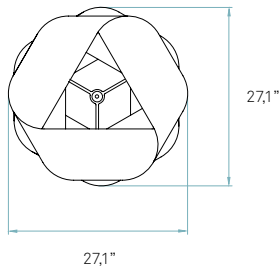

References

- LK SG E26 UL
- LK SG GU24 UL

Awards

Chicago 2008

DESIGN PLUS
Frankfurt 2007

Certificates

120 - 277V

Wood shade colors

- 20 Ivory White
- 21 Natural Cherry
- 22 Natural Beech
- 24 Yellow
- 25 Orange
- 26 Red
- 28 Blue
- 29 Grey
- 30 Turquoise
- 31 Chocolate
- 32 Pink

Components

Metal canopy
Brushed Nickel
ø 3,9" - disc ø 5,5"

Electrical cable
Transparent
8 ft drop

Steel cable
8 ft drop

Box size
31 x 31 x 17"

Box volume
9,3 ft³

Weight
Gross - 14,6 Lb
Net - 3,5 Lb

Recommended bulbs (Not Included)

E26 Medium Base

CFL Globe
1 x 26 W max

LED Globe
1 x 15 W max

GU24

CFL Globe
1 x 26 W max

LED A19
1 x 15 W max