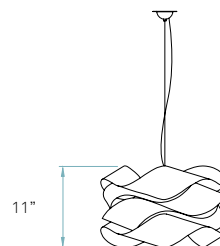

Electrical cable
Transparent
8 ft drop

Steel cable
8 ft drop

Box size
31 x 31 x 17"

Box volume
9,3 ft³

Weight
Gross - 14,6 Lb
Net - 3,5 Lb

Recommended bulbs (Not Included)

E26 Medium Base

CFL Globe
1 x 26 W max

REF. LK SP 21
Link Small

Components

Metal canopy
Brushed Nickel
ø 3,9" - disc ø 5,5"

Electrical cable
Transparent 8 ft drop

Steel cable
8 ft drop

Box size
20 x 20 x 13"

Box volume
2,9 ft³

Weight
Gross - 7,7 Lb
Net - 2,2 Lb