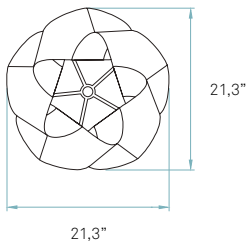

References

SWRL SP E26 UL
SWRL SP GU24 UL

Certificates

120 - 277V

Wood shade colors

- 20 Ivory White
- 21 Natural Cherry
- 22 Natural Beech
- 24 Yellow
- 25 Orange
- 26 Red
- 28 Blue
- 29 Grey
- 30 Turquoise
- 31 Chocolate
- 32 Pink

Awards

Germany 2017

Components

Metal canopy
Brushed Nickel
ø 3,9" - disc ø 5,5"

Electrical cable
Transparent 8 ft drop

Steel cable
8 ft drop

Packaging

Box size
24 x 24 x 13"

Box volume
4,5 ft³

Weight
Gross - 9,7 Lb
Net - 2,8 Lb

Recommended bulbs (Not Included)

E26 Medium Base

CFL Globe
1 x 15 W max

LED Globe
1 x 15 W max

GU24

CFL Globe
1 x 15 W max

LED A19
1 x 15 W max