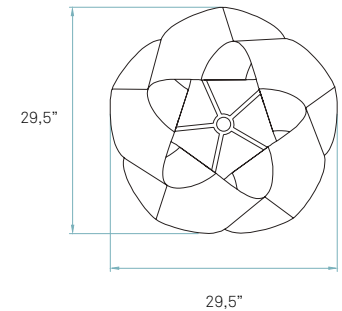

Awards

Components

Metal canopy
Brushed Nickel
ø 3,9" - disc ø 5,5"

Electrical cable
Transparent
8 ft drop

Steel cable
8 ft drop

Box size
31 x 31 x 17"

Box volume
9,3 ft³

Weight
Gross - 14,6 Lb
Net - 3,4 Lb

Recommended bulbs (Not included)

E26 Medium Base

CFL Globe
1 x 26 W max

LED Globe
1 x 15 W max

GU24

CFL Globe
1 x 26 W max

LED A19
1 x 15 W max

REF. SWRL SG 20
Swirl Large

Awards

Germany 2017

Components

Metal canopy
Brushed Nickel
ø 3,9" - disc ø 5,5"

Electrical cable
Transparent 8 ft drop

Steel cable
8 ft drop

Packaging

Box size
24 x 24 x 13"