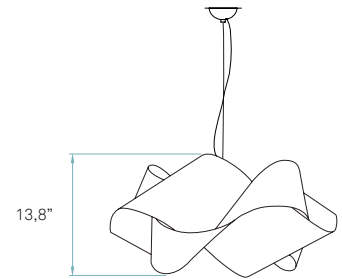

Awards

Components

Metal canopy
Brushed Nickel
ø 3,9" - disc ø 5,5"

Electrical cable
Transparent
8 ft drop

Steel cable
8 ft drop

Box size
31 x 31 x 17"

Box volume
9,3 ft³

Weight
Gross - 14,6 Lb
Net - 3,4 Lb

Recommended bulbs (Not included)

E26 Medium Base

CFL Globe
1 x 26 W max

LED Globe
1 x 15 W max

GU24

CFL Globe
1 x 26 W max

LED A19
1 x 15 W max

REF. SWRL SG 20
Swirl Large

Awards

Germany 2017

Components

Metal canopy
Brushed Nickel
ø 3,9" - disc ø 5,5"

Electrical cable
Transparent 8 ft drop

Steel cable
8 ft drop

Packaging

Box size
24 x 24 x 13"