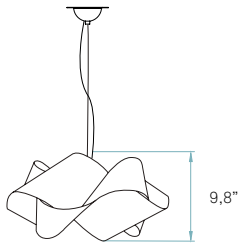

References

SWRL SP E26 UL
SWRL SP GU24 UL

Certificates

120 - 277V

Wood shade colors

- 20 Ivory White
- 21 Natural Cherry
- 22 Natural Beech
- 24 Yellow
- 25 Orange
- 26 Red
- 28 Blue
- 29 Grey
- 30 Turquoise
- 31 Chocolate
- 32 Pink

Awards

Germany 2017

Components

Metal canopy
Brushed Nickel
ø 3,9" - disc ø 5,5"

Electrical cable
Transparent 8 ft drop

Steel cable
8 ft drop

Packaging

Box size
24 x 24 x 13"

Box volume
4,5 ft³

Weight
Gross - 9,7 Lb
Net - 2,8 Lb

Recommended bulbs (Not Included)

E26 Medium Base

CFL Globe
1 x 15 W max

LED Globe
1 x 15 W max

GU24

CFL Globe
1 x 15 W max

LED A19
1 x 15 W max