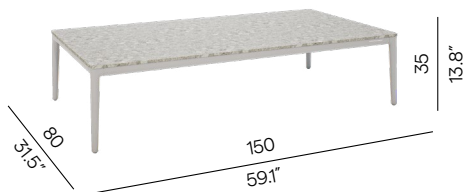

Large footstool/sidetable

FCI0004733

Medium footstool/sidetable

FCI0004734

Small footstool/sidetable

FCI0004735

Coffee table - 96x96 modular

FUR0004974

Coffee table - 96x46 modular

FUR0004998

Concepts

Discover endless possibilities at manutti.com

Collection overview

150×80 - coffee table 35h

OST0004970

96×96 - coffee table 35h

OST0004972

150×80 - coffee table 25h

OST0004971

96×96 - coffee table 25h

OST0004973

Materials & colours

Table base

PCA