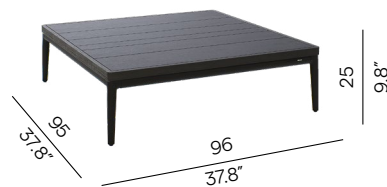

Large footstool/sidetable

FCI0004733

Medium footstool/sidetable

FCI0004734

Small footstool/sidetable

FCI0004735

Coffee table - 96x96 modular

FUR0004974

Coffee table - 96x46 modular

FUR0004998

Concepts

Discover endless possibilities at manutti.com

Collection overview

150×80 - coffee table 35h

OST0004970

96×96 - coffee table 35h

OST0004972

150×80 - coffee table 25h

OST0004971

96×96 - coffee table 25h

OST0004973

Materials & colours

Table base

PCA