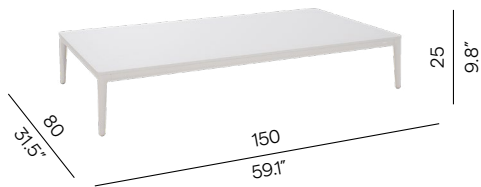

Large footstool/sidetable

FCI0004733

Medium footstool/sidetable

FCI0004734

Small footstool/sidetable

FCI0004735

Coffee table - 96x96 modular

FUR0004974

Coffee table - 96x46 modular

FUR0004998

Concepts

Discover endless possibilities at manutti.com

Collection overview

150×80 - coffee table 35h

OST0004970

96×96 - coffee table 35h

OST0004972

150×80 - coffee table 25h

OST0004971

96×96 - coffee table 25h

OST0004973

Materials & colours

Table base

PCA