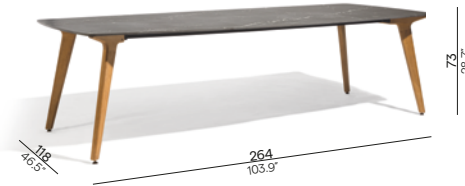

Torsa[•]

outdoor luxury

Designed by Stephane De Winter

Torsa is the epitome of sophistication: slender and light. The sculpted wooden base is combined with a tabletop made of faux marble or monochrome ceramic. A relaxing coffee break, a festive banquet or jolly aperitif: Torsa turns any occasion into a moment to remember. Thanks to its understated size, Torsa is apt for small or large spaces and is multi-functional.

Collection overview

264×118 - Counter table 91H
TAB0001594

Ø148 - Counter table 91H
TAB0001595

Ø100 - Counter table 91H
TAB0001641

Ø80 - Counter table 91H
TAB0001636

264×118 - Dining table 73H
TAB0000343

Ø148 - Dining table 73H
TAB0000344

Ø125 - Dining table 73H
TAB0001457

Ø100 - Dining table 73H
TAB0000391

Ø80 - Dining table 73H
TAB0000386

Collection overview

Ø148 - Coffee table 30H
TAB0001596

Ø125 - Coffee table 24H
TAB0001659

Ø100 - Coffee table 24H
TAB0001642

Ø60 - Coffee table 35H
TAB0001592

Ø100 organic - Coffee table 24H
TAB0005297

Ø60 organic - Coffee table 35H
TAB0005296

Materials & colours

Base teak

HFTK
teak
natural

HFTN
brushed
teak nero

Table top ceramic 12mm