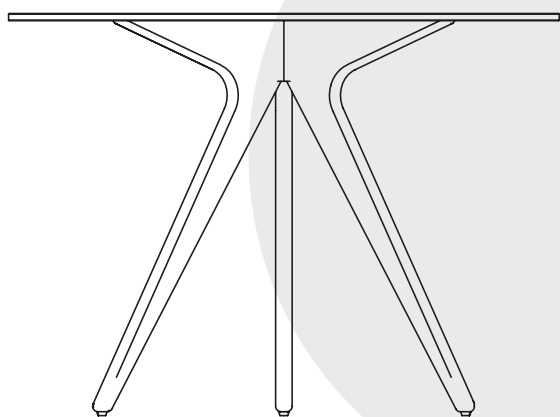

Torsa[•]

outdoor luxury

Designed by Stephane De Winter

Torsa is the epitome of sophistication: slender and light. The sculpted wooden base is combined with a tabletop made of faux marble or monochrome ceramic. A relaxing coffee break, a festive banquet or jolly aperitif: Torsa turns any occasion into a moment to remember. Thanks to its understated size, Torsa is apt for small or large spaces and is multi-functional.

Collection overview

264×118 - Counter table 91H
TAB0001594

Ø148 - Counter table 91H
TAB0001595

Ø100 - Counter table 91H
TAB0001641

Ø80 - Counter table 91H
TAB0001636

264×118 - Dining table 73H
TAB0000343

Ø148 - Dining table 73H
TAB0000344

Ø125 - Dining table 73H
TAB0001457

Ø100 - Dining table 73H
TAB0000391

Ø80 - Dining table 73H
TAB0000386

Collection overview

Ø148 - Coffee table 30H
TAB0001596

Ø125 - Coffee table 24H
TAB0001659

Ø100 - Coffee table 24H
TAB0001642

Options

protective
covers

Table heights

± 90cm
± 34.4"
M

± 80cm
± 29.5"
D

± 35cm
± 13.8"
S

± 25cm
± 9.9"
A

Feeling inspired?