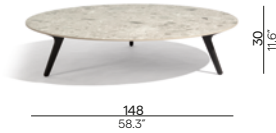

Ø125 - Dining table 73H
TAB0001457

Ø100 - Dining table 73H
TAB0000391

Ø80 - Dining table 73H
TAB0000386

Collection overview

Ø148 - Coffee table 30H
TAB0001596

Ø125 - Coffee table 24H
TAB0001659

Ø100 - Coffee table 24H
TAB0001642

Ø60 - Coffee table 35H
TAB0001592

Ø100 organic - Coffee table 24H
TAB0005297

Ø60 organic - Coffee table 35H
TAB0005296

Materials & colours

Base teak

HFTK
teak
natural

HFTN
brushed
teak nero

Table top ceramic 12mm

Organic table top (only available for coffee table) teak

2H36
teak
brushed

2H37
teak
scuro

Features

knock-down

adjustable
feet

armchair
protection on
table base

oval shaped
ceramic
table top
with rounded
corners