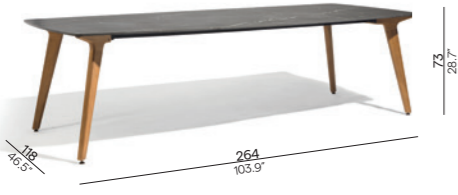

## Designed by Stephane De Winter

Torsa is the epitome of sophistication: slender and light. The sculpted wooden base is combined with a tabletop made of faux marble or monochrome ceramic. A relaxing coffee break, a festive banquet or jolly aperitif: Torsa turns any occasion into a moment to remember. Thanks to its understated size, Torsa is apt for small or large spaces and is multi-functional.

# Collection overview

dining table / 264x118

dining table / Ø148

dining table / Ø100

dining table / Ø80

high dining table / 264x118

high dining table / Ø148

high dining table / Ø100

high dining table / Ø80

coffee table / Ø148

coffee table / Ø100