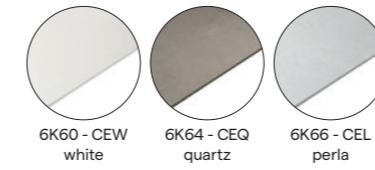

Table top ceramic 6mm