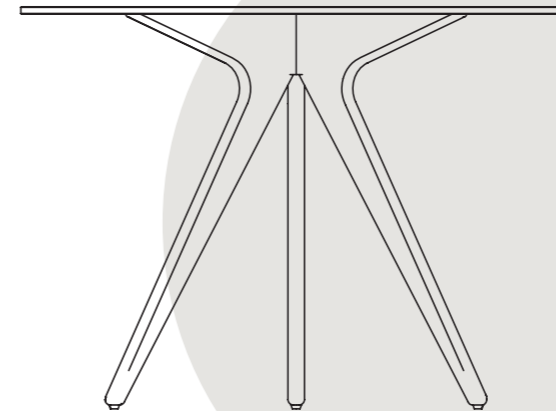

## Designed by Stephane De Winter

Torsa is the epitome of sophistication: slender and light. The sculpted wooden base is combined with a tabletop made of faux marble or monochrome ceramic. A relaxing coffee break, a festive banquet or jolly aperitif: Torsa turns any occasion into a moment to remember. Thanks to its understated size, Torsa is apt for small or large spaces and is multi-functional.

# Collection overview

dining table / 264x118

dining table / Ø148

dining table / Ø100

dining table / Ø80

high dining table / 264x118

high dining table / Ø148

high dining table / Ø100

high dining table / Ø80

coffee table / Ø148

coffee table / Ø100

## ceramic 12mm