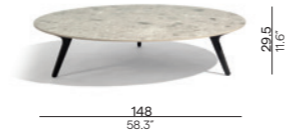

## Designed by Stephane De Winter

Torsa is the epitome of sophistication: slender and light. The sculpted wooden base is combined with a tabletop made of faux marble or monochrome ceramic. A relaxing coffee break, a festive banquet or jolly aperitif: Torsa turns any occasion into a moment to remember. Thanks to its understated size, Torsa is apt for small or large spaces and is multi-functional.

# Collection overview

dining table / 264x118

dining table / Ø148

dining table / Ø100

dining table / Ø80

high dining table / 264x118

high dining table / Ø148

high dining table / Ø100

high dining table / Ø80

coffee table / Ø148

coffee table / Ø100