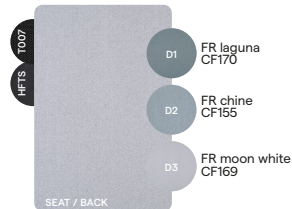

Materials & colours

Frame - finishing

teak - selected fabrics

HFTB C145
teak brushed salty white

HFTB CF165
teak brushed FR toscana

teak - textilene

HFTS T007
teak scuro black

Suggested colour combinations - Limited options

CAT. A

SD-SALTY WHITE-2
SDA07

SEAT / BACK
salty white
C145

CAT. B

TE-TOSCANA-1
TEB12

SEAT / BACK
FR toscana
CF165

CW-MOON WHITE-1
CWB11

SEAT / BACK
FR moon white
CF169

TC-CHINCHILLA GREY-1
TCB06

SEAT / BACK
chinchilla grey
C180

TC-ARUBA-1
TCB07

SEAT / BACK
aruba
C134

Features

knock-down
(backrest)

stackable
lounger

stackable
chair