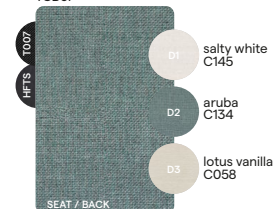

Materials & colours

Frame - finishing

teak - selected fabrics

HFTB C145
teak brushed salty white

HFTB CF165
teak brushed FR toscana

teak - textilene

HFTS T007
teak scuro black

Suggested colour combinations - Limited options

CAT. A

SD-SALTY WHITE-2
SDA07

SEAT / BACK
salty white
C145

CAT. B

TE-TOSCANA-1
TEB12

SEAT / BACK
FR toscana
CF165

CW-MOON WHITE-1
CWB11

SEAT / BACK
FR moon white
CF169

TC-CHINCHILLA GREY-1
TCB06

SEAT / BACK
chinchilla grey
C180

TC-ARUBA-1
TCB07

SEAT / BACK
aruba
C134

Features

knock-down
(backrest)

stackable
lounger

stackable
chair