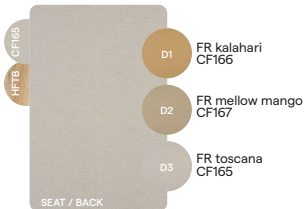

Materials & colours

Frame - finishing

teak - selected fabrics

HFTB C145
teak brushed salty white

HFTB CF165
teak brushed FR toscana

teak - textilene

HFTS T007
teak scuro black

Suggested colour combinations - Limited options

CAT. A

SD-SALTY WHITE-2
SDA07

SEAT / BACK
salty white
C145

CAT. B

TE-TOSCANA-1
TEB12

SEAT / BACK
FR toscana
CF165

CW-MOON WHITE-1
CWB11

SEAT / BACK
FR moon white
CF169

TC-CHINCHILLA GREY-1
TCB06

SEAT / BACK
chinchilla grey
C180

TC-ARUBA-1
TCB07

SEAT / BACK
aruba
C134

Features

knock-down
(backrest)

stackable
lounger

stackable
chair