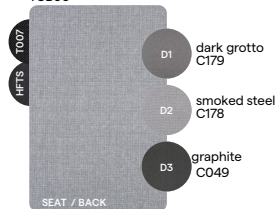

Materials & colours

Frame - finishing

teak - selected fabrics

HFTB C145
teak brushed salty white

HFTB CF165
teak brushed FR toscana

teak - textilene

HFTS T007
teak scuro black

Suggested colour combinations - Limited options

CAT. A

SD-SALTY WHITE-2
SDA07

SEAT / BACK
salty white
C145

CAT. B

TE-TOSCANA-1
TEB12

SEAT / BACK
FR toscana
CF165

CW-MOON WHITE-1
CWB11

SEAT / BACK
FR moon white
CF169

TC-CHINCHILLA GREY-1
TCB06

SEAT / BACK
chinchilla grey
C180

TC-ARUBA-1
TCB07

SEAT / BACK
aruba
C134

Features

knock-down
(backrest)

stackable
lounger

stackable
chair