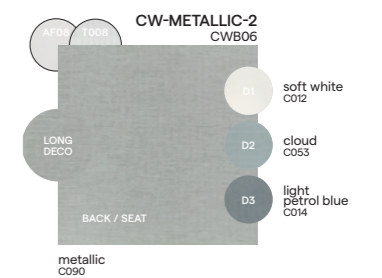

Collection overview

Concepts

Discover endless possibilities at manutti.com

1S / FE1S

Left seat / FELS

Right seat / FERS

Materials & colours

Frame - finishing

PCA - textiles

Suggested colour combinations

Corner seat / FECS

Small middle seat / FEMSS

Large middle seat / FEMSL

Medium footstool / Sidetable / FEFM

Large footstool / Sidetable / FEFL

Lounger / FELO