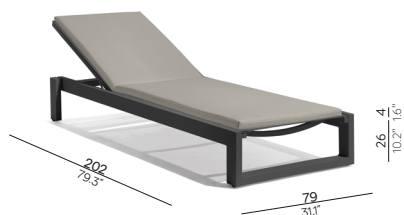

PCA - textiles

Suggested colour combinations

Corner seat / FECS

Small middle seat / FEMSS

Large middle seat / FEMSL

Medium footstool / Sidetable / FEFM

Large footstool / Sidetable / FEFL

Lounger / FELO

Sidetable / CT88

Bench 300 - full alu top / BE300

Bench 45 - full alu top / BE45

Collection overview

Furniture

Lounger - textiles
FUR0000261

Cushion box large
CBX0000583

Tables / benches

Bench 300x39
BEN0000267

Bench 46x39
BEN0000268

300x100 - Dining Table 75h
TAB0000354

Ø155 - Dining Table 75h
TAB0000529

Ø148 - Dining Table 75H
TAB0000355

Ø130 - Dining Table 75H
TAB0000356

Ø125 - Dining Table 75h
TAB0001567