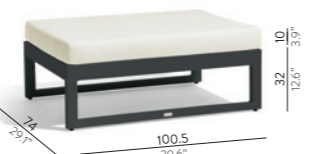

PCA - textiles

Suggested colour combinations

Corner seat / FECS

Small middle seat / FEMSS

Large middle seat / FEMSL

Medium footstool / Sidetable / FEFM

Large footstool / Sidetable / FEFL

Lounger / FELO

Sidetable / CT88

Bench 300 - full alu top / BE300

Bench 45 - full alu top / BE45

Collection overview

Furniture

Lounger - textiles
FUR0000261

Cushion box large
CBX0000583

Tables / benches

Bench 300x39
BEN0000267

Bench 46x39
BEN0000268

300x100 - Dining Table 75h
TAB0000354

Ø155 - Dining Table 75h
TAB0000529

Ø148 - Dining Table 75H
TAB0000355

Ø130 - Dining Table 75H
TAB0000356

Ø125 - Dining Table 75h
TAB0001567