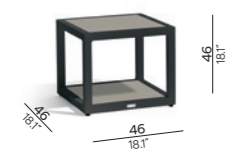

PCA - textiles

Suggested colour combinations

Corner seat / FECS

Small middle seat / FEMSS

Large middle seat / FEMSL

Medium footstool / Sidetable / FEFM

Large footstool / Sidetable / FEFL

Lounger / FELO

Sidetable / CT88

Bench 300 - full alu top / BE300

Bench 45 - full alu top / BE45

Collection overview

Furniture

Lounger - textiles
FUR0000261

Cushion box large
CBX0000583

Tables / benches

Bench 300x39
BEN0000267

Bench 46x39
BEN0000268

300x100 - Dining Table 75h
TAB0000354

Ø155 - Dining Table 75h
TAB0000529

Ø148 - Dining Table 75H
TAB0000355

Ø130 - Dining Table 75H
TAB0000356

Ø125 - Dining Table 75h
TAB0001567