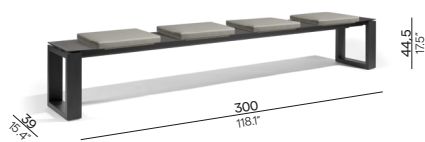

PCA - textiles

Suggested colour combinations

Corner seat / FECS

Small middle seat / FEMSS

Large middle seat / FEMSL

Medium footstool / Sidetable / FEFM

Large footstool / Sidetable / FEFL

Lounger / FELO

Sidetable / CT88

Bench 300 - full alu top / BE300

Bench 45 - full alu top / BE45

Collection overview

Furniture

Lounger - textiles
FUR0000261

Cushion box large
CBX0000583

Tables / benches

Bench 300x39
BEN0000267

Bench 46x39
BEN0000268

300x100 - Dining Table 75h
TAB0000354

Ø155 - Dining Table 75h
TAB0000529

Ø148 - Dining Table 75H
TAB0000355

Ø130 - Dining Table 75H
TAB0000356

Ø125 - Dining Table 75h
TAB0001567