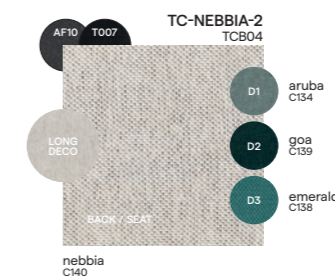

Collection overview

Concepts

Discover endless possibilities at manutti.com

1S / FE1S

Left seat / FELS

Right seat / FERS

Materials & colours

Frame - finishing

PCA - textiles

Suggested colour combinations

Corner seat / FECS

Small middle seat / FEMSS

Large middle seat / FEMSL

Medium footstool / Sidetable / FEFM

Large footstool / Sidetable / FEFL

Lounger / FELO

Sidetable / CT88

Bench 300 - full alu top / BE300

Bench 45 - full alu top / BE45

Collection overview

Furniture

Lounger - textiles
FUR0000261

Cushion box large
CBX0000583

Tables / benches