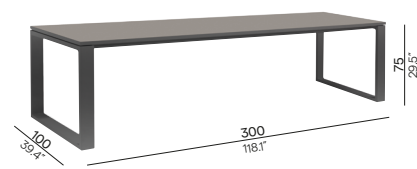

Sidetable / CT88

Bench 300 - full alu top / BE300

Bench 45 - full alu top / BE45

Collection overview

Furniture

Lounger - textiles
FUR0000261

Cushion box large
CBX0000583

Tables / benches

Bench 300x39
BEN0000267

Bench 46x39
BEN0000268

300x100 - Dining Table 75h
TAB0000354

Ø155 - Dining Table 75h
TAB0000529

Ø148 - Dining Table 75H
TAB0000355

Ø130 - Dining Table 75H
TAB0000356

Ø125 - Dining Table 75h
TAB0001567