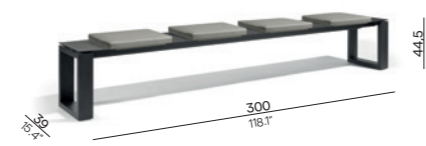

PCA - textiles

Suggested colour combinations

Corner seat / FECS

Small middle seat / FEMSS

Large middle seat / FEMSL

Medium footstool / Sidetable / FEFM

Large footstool / Sidetable / FEFL

Lounger / FELO

Sidetable / CT88

Bench 300 - full alu top / BE300

Bench 45 - full alu top / BE45

Collection overview

Furniture

Lounger - textiles
FUR0000261

Cushion box large
CBX0000583

Tables / benches

Bench 300x39
BEN0000267

Bench 46x39
BEN0000268

300x100 - Dining Table 75h
TAB0000354

Ø155 - Dining Table 75h
TAB0000529

Ø148 - Dining Table 75H
TAB0000355

Ø130 - Dining Table 75H
TAB0000356

Ø125 - Dining Table 75h
TAB0001567