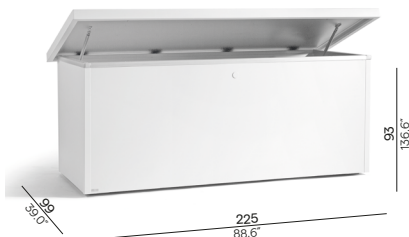

Sidetable / CT88

Bench 300 - full alu top / BE300

Bench 45 - full alu top / BE45

Collection overview

Furniture

Lounger - textiles
FUR0000261

Cushion box large
CBX0000583

Tables / benches

Bench 300x39
BEN0000267

Bench 46x39
BEN0000268

300x100 - Dining Table 75h
TAB0000354

Ø155 - Dining Table 75h
TAB0000529

Ø148 - Dining Table 75H
TAB0000355

Ø130 - Dining Table 75H
TAB0000356

Ø125 - Dining Table 75h
TAB0001567