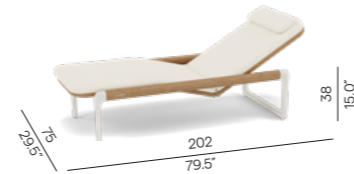

Loungers

Lounger - teak
FUR0004702