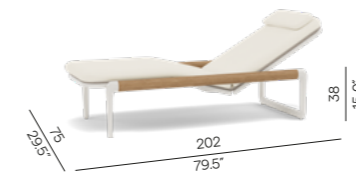

Large middle seat
FUR0001075

Right corner double seat
FUR0001072

Left corner double seat
FUR0001073

Right corner double end seat
FUR0001074

Left corner double end seat
FUR0001075

Corner seat
FUR0001087

Coffee table - medium
FUR0001077

Large footstool/sidetable
FUR0001076

Concepts

Discover endless possibilities at manutti.com

Loungers

Lounger - teak
FUR0004702

Lounger - textiles
FUR0004703

Lounger - textiles
FUR0004703

AMMO_231215