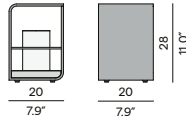

AF10
lava

HFTS
teal
scuro

Features

- LED light unit
- Remote control

Discover Lumo

Outdoor lighting LED - small

Outdoor lighting LED - medium

Outdoor lighting LED - large