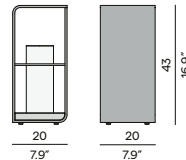

AF10
lava

HFTS
teal
scuro

Features

- LED light unit
- Remote control

Discover Lumo

Outdoor lighting LED - small

Outdoor lighting LED - medium

Outdoor lighting LED - large