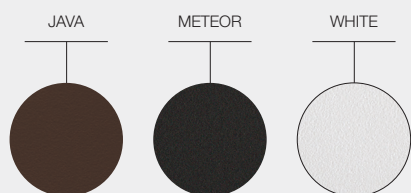

CARVER ROUND DINING TABLE CERAMIC

DIAMETER 139.5cm / 55"
 HEIGHT 73cm / 29"
 PRODUCT WEIGHT 55kg / 121lb
 CBM / CCF 0.29m³ / 10.25ft³
 DESIGNER Henrik Pedersen
 ASSEMBLY Required
 SEATING CAPACITY 6

ITEM NUMBERS
 108422 : Java Frame / Emperor Ceramic Top
 100721 : Meteor Frame / Nero Ceramic Top
 100723 : Meteor Frame / Bianco Ceramic Top
 100710 : White Frame / Nero Ceramic Top
 100722 : White Frame / Bianco Ceramic Top

FRAME COLOURS

TABLE TOPS

CARVER ROUND DINING TABLE TEAK

DIAMETER 139.5cm / 55"
HEIGHT 73cm / 29"
PRODUCT WEIGHT 37kg / 82lb
CBM / CCF 0.14m³ / 5.11ft³
DESIGNER Henrik Pedersen
ASSEMBLY Required
SEATING CAPACITY 6

ITEM NUMBERS
108421 : Java Frame / Natural Teak Top
100717 : Meteor Frame / Natural Teak Top
100716 : White Frame / Natural Teak Top

MATERIALS
Powder coated aluminium frame.
Natural finish slatted teak table top. With parasol hole.
A68 aluminium reducer ring set included.