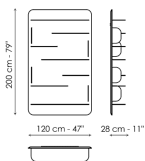

Blabla, Blabla mirror

Designer: Marconato and Zappa

The Blabla collection consists of two different functional units, a bookcase panel and a mirror panel, which when paired together create a system of elements that can be individually positioned or combined in an elegant composition. The distinguishing feature of the Blabla bookcase and mirror is the rounded profile of the shelves and side support panel, as well as the

Data sheet

Blabla

Width: 120cm

Depth: 28cm

Height: 200cm

Blabla mirror

Width: 80cm

Depth: 28cm

Height: 200cm

Frame

Wood

Veneered wood
Walnut Canaletto

Veneered wood
Coal oak

Shelves

Metal

Painted metal
Mat white