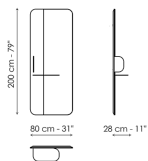

Data sheet

Blabla

Width: 120cm

Depth: 28cm

Height: 200cm

Blabla mirror

Width: 80cm

Depth: 28cm

Height: 200cm

Frame

Wood

Veneered wood
Walnut Canaletto

Veneered wood
Coal oak

Shelves

Metal

Painted metal
Mat white