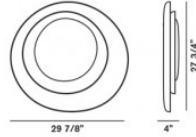

Bahia, ceiling technical info

Description

Wall and ceiling lamp with reflected and diffused light. Consisting of three matt white injection moulded polycarbonate egg-shaped plates fitted together asymmetrically. The largest plate works as the wall mounting plate, and the two central plates conceal the lighting technology part and electronic ballast.

Materials injection moulded polycarbonate

Colors white

Brightness light

diffused light

Model

Bahia

Weight

net lbs: 7,50
gross lbs: 9,92

Packaging

vol. cub. ft.: 0,700
n. boxes: 1

Bulbs

fluorescent 1x40W + 1x22W 2GX13 T16-R

[2D/3D drawings](#)
[photometric info](#)
[assembly instructions](#)

download area

CASA
DESIGN
GROUP

living
outdoor
contract