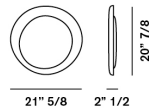

Materials injection moulded polycarbonate

Colors white

Brightness light
diffused light

Model

Bahia mini LED

Weight

net lbs: 5,70
gross lbs: 10,14

Packaging

vol. cub. ft.: 0,403
n. boxes: 1

Bulbs

LED included 25W 2850°K 2425lm CRI>90

Certifications

possible configurations: On-Off/10V

Bahia mini

Weight

net lbs: 4,40
gross lbs: 9,47

Packaging

vol. cub. ft.: 0,403
n. boxes: 1

Bulbs

Fluo 1x22W 2GX13

Certifications

[2D/3D drawings](#)
[photometric info](#)
[assembly instructions](#)

download area

CASA
DESIGN
GROUP