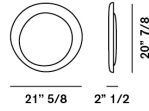

Bahia mini, ceiling technical info

Description

Wall and ceiling lamp with reflected and diffused light. Consisting of two matt white injection moulded polycarbonate egg-shaped plates fitted together asymmetrically. The largest plate works as the wall mounting plate, and the central one conceals the lighting technology part.

Materials injection moulded polycarbonate

Colors white

Brightness light
diffused light

Model

Bahia mini LED

Weight

net lbs: 5,70
gross lbs: 10,14

Packaging

vol. cub. ft.: 0,403
n. boxes: 1

Bulbs

LED included 25W 2850°K 2425lm CRI>90

Certifications

possible configurations: On-Off/10V

Bahia mini

Weight

net lbs: 4,40
gross lbs: 9,47