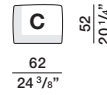

DEPTH 100 CM

Sofa W 185 depth 100

Sofa W 205 depth 100

Sofa W 235 depth 100

Sofa W 270 depth 100

DIMENSIONS

Augusto depth 100

sofa

back cushion

back cushion

63
24 3/4"

40
15 3/4"

100
39 3/8"

DV1810

ACSC

ACSD