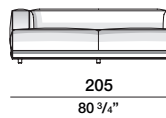

DIMENSIONS

Augusto depth 100

sofa

back cushion

back cushion

63
24 3/4"

40
15 3/4"

100
39 3/8"

DV1810

ACSC

ACSD

sofa

back cushion

back cushion

63
24 3/4"

40
15 3/4"

100
39 3/8"

DV2010

ACSC

ACSD

sofa

back cushion

back cushion

63
24 3/4"

40
15 3/4"

100
39 3/8"

DV2310

ACSC

ACSD

sofa

back cushion

back cushion

63
24 3/4"

40
15 3/4"

100
39 3/8"

DV2710

ACSC

ACSD