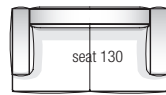

DEPTH 100 CM

Sofa W 185 depth 100

Sofa W 205 depth 100

Sofa W 235 depth 100

Sofa W 270 depth 100

DIMENSIONS

Augusto depth 100

sofa

back cushion

back cushion

63
24 3/4"

40
15 3/4"

100
39 3/8"

DV1810

ACSC

ACSD