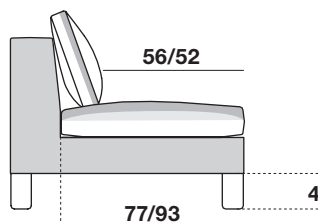

AVAILABLE IN FIRE-RESISTANT
VERSION TB117 AND BS5852
FOR A 12% SURCHARGE

Depth of seat structure alone 77 cm (depth 100 cm)
 Depth of seat structure alone 93 cm (depth 116 cm)
 Depth of seat with backrest cushion 65 cm
 Depth of seat with backrest cushion 56 cm (depth 100 cm)
 Depth of seat with backrest cushion 52 cm (depth 116 cm)
 Height from floor to bottom of sofa 4 cm