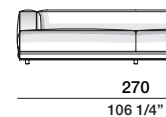

ACSC

ACSD

sofa

back cushion

back cushion

63
24 3/4"

40
15 3/4"

100
39 3/8"

DV2710

ACSC

ACSD

DIMENSIONS

Augusto depth 116

sofa

DV1811

back cushion