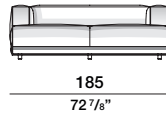

DIMENSIONS

Augusto depth 100

sofa

back cushion

back cushion