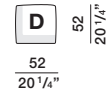

DEPTH 100 CM

Sofa W 185 depth 100

Sofa W 205 depth 100

Sofa W 235 depth 100

Sofa W 270 depth 100

DIMENSIONS

Augusto depth 100

sofa

back cushion

back cushion

63
24 3/4"

40
15 3/4"

100
39 3/8"

DV1810

ACSC

ACSD