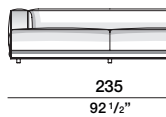

DIMENSIONS

Augusto depth 100

sofa

back cushion

back cushion

63
24 3/4"

40
15 3/4"

100
39 3/8"

DV1810

ACSC

ACSD

sofa

back cushion

back cushion

63
24 3/4"

40
15 3/4"

100
39 3/8"

DV2010

ACSC

ACSD

sofa

back cushion

back cushion

63
24 3/4"

40
15 3/4"

100
39 3/8"

DV2310

ACSC

ACSD

sofa

back cushion

back cushion

63
24 3/4"

40
15 3/4"

100
39 3/8"

DV2710

ACSC

ACSD