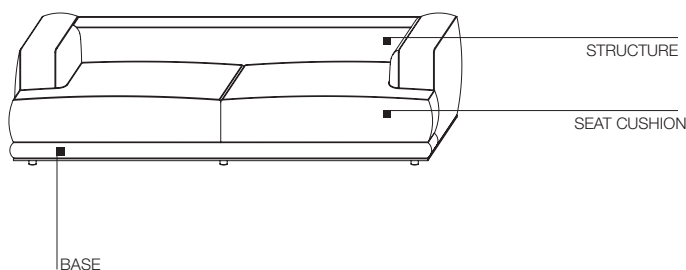

TECHNICAL INFORMATION

INTERNAL STRUCTURE

Frame made of solid spruce (*Picea abies*) and particle board panels, with elastic straps.

PADDING STRUCTURE

High-firmness, variable-density polyurethane foam. Cover in bonded velveteen.

AVAILABLE IN FIRE-RESISTANT
VERSION TB117 AND BS5852
FOR A 12% SURCHARGE

Depth of seat structure alone 77 cm (depth 100 cm)
 Depth of seat structure alone 93 cm (depth 116 cm)
 Depth of seat with backrest cushion 65 cm
 Depth of seat with backrest cushion 56 cm (depth 100 cm)
 Depth of seat with backrest cushion 52 cm (depth 116 cm)
 Height from floor to bottom of sofa 4 cm