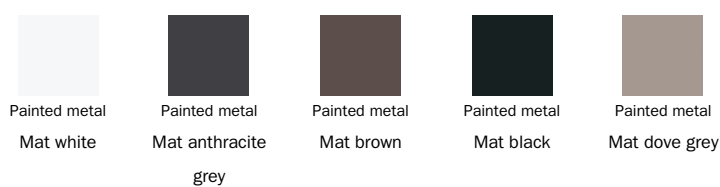

Eco-leather

356

Leather

Leather Capri

L06

Leather Capri

L08

Leather Capri

L09

Leather Capri

L26

Leather Capri

L30

Leather Capri

L34

Leather Capri

L43

Leather Capri

L44

Leather Capri

L51

Fabric

Base and footrest - Artika too

Metal

Plus Metal

Painted metal
Mat bronze

Painted metal
Mat lead

Painted metal
Mat pearl gold

Painted metal
Mat platinum

Legs - Artika Wood too

Wood

Solid wood
Coal ash