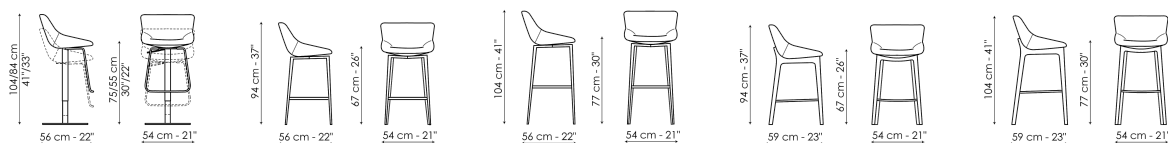

Artika too, Artika Wood too

Its distinctive feature is the backrest, which forms a single unit with the seat and opens out at the top, giving an impression of breadth and expansiveness. The dynamic and comfortable design harmoniously dialogues with the rigorous and solid shapes, creating a high-impact

Artika too - swivel base

Width: 54cm

Depth: 56cm

Height: 84/104cm

Artika too H 67

Width: 54cm

Depth: 56cm

Height: 94cm

Artika too H 77

Width: 54cm

Depth: 56cm

Height: 104cm

Artika Wood too H 67

Width: 54cm

Depth: 59cm

Height: 94cm

Artika Wood too H 77

Width: 54cm

Depth: 59cm

Height: 104cm

Cover

Eco Leather

Eco-leather

330