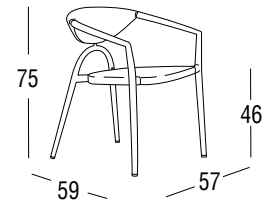

Product: Chair

Sizes: **cm 57x59x75h (22,4"x23"x29,5"h)**
seat **cm 46h (18"h)**

FEATURES

Frame: Aluminum,
Polyester powder coated

Glides: Nylon PA6

Weaving: Tensiline

Finishings: White, Terra

Net weight unit 4

Gross weight 5,4

Unit per package 4

Package sizes cm 59X70X94h

Package volume m³ 0,39

Stackable YES

FINISHINGS

UV, marine environment, scratch resistant

White