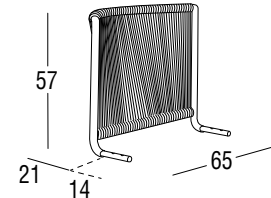

Article: **4420S** | Collection: **Queen**

Design: Technical Emotions  
Product: Armrest  
Sizes: **cm 65x21/35x57h (25,6"x8,3/13,8"x22,5"h)**

## FEATURES

**Frame:** Aluminum  
Polyester powder coated

**Weaving:** Round Trendyrobe (polyester)

**Finishings:** White, Bronze

**Armrest cushion:** Chips in polyester fiber, hollow, silicone coated. Covering fabric in polypropylene, polyester-pvc.

**Net weight unit** 4 + 0,5 cushion  
**Gross weight** 5,2 + 0,5 cushion  
Unit per package 1  
Package sizes cm 68X60X38h  
Package volume m<sup>3</sup> 0,16  
**Stackable** NO