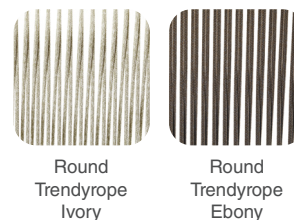

## FEATURES

**Frame:** Aluminum  
Polyester powder coated

**Weaving:** Round Trendyrobe (polyester)

**Finishings:** White, Bronze

**Armrest cushion:** Chips in polyester fiber, hollow, silicone coated. Covering fabric in polypropylene, polyester-pvc.

## FINISHINGS

UV, marine environment, scratch resistant

## WEAVINGS

UV-resistant, polyester IMO tested

## FABRICS

Different types of fabrics available in:  
Acrylic - Polypropylene - Polyester - PVC  
See the collection in the catalog and online.