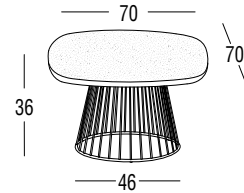

Articolo: **4387T** | Collezione: **Charme**

Design: **Antonio De Marco**
Product: **Tavolino**
Sizes: **cm 70x70x36h (27,5"x27,5"x14,2"h)**

CARATTERISTICHE

Frame: 304 steel
Polyester powder coated

Top: Terrazzo Perla (Venetian grit with mother of pearl inserts)

Glides: Nylon

Finishings: White, Bronze

Net weight unit 23,5

Gross weight 37,4

Packages per unit 2

Packages sizes base cm 48x48x37h
Hpl cm 77x77x9,5h

Packages volume m³ 0,14

FINITURA