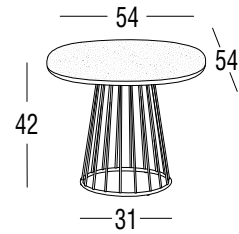

Article: **4386T** | Collection: **Charme**

Design: **Antonio De Marco**
Product: **Low table**
Sizes: **cm 54x54x42h (56"x34,5"37,5"h)**

FEATURES

Frame: 304 steel
Polyester powder coated

Top: Terrazzo Perla (Venetian grit with mother of pearl inserts)

Glides: Nylon

Finishings: White, Bronze

Net weight unit 14,3

Gross weight 24,8

Packages per unit 2

Packages sizes base cm 33x33x43h
Hpl cm 61x61x9,5h

Packages volume m³ 0,09

FINISHINGS