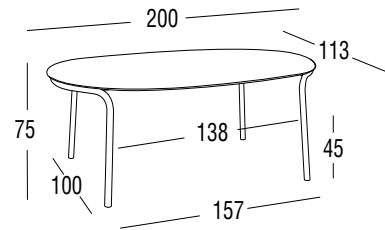

Article: 4375

Collection: Charme

Design: Studio Pang

Product: Table

Sizes: cm 113x200x75h (44,5"x79"x29,5"h)

### FEATURES

**Frame:** 304 steel  
Polyester powder coated

**Top:** HPL (high pressure laminate)

**Glides:** Nylon

**Finishings:** White, Bronze

Net weight unit 56

Gross weight 90,6

Packages per unit 2

Packages sizes base cm 101x36x76h  
top cm 125x212x12h

Packages volume m<sup>3</sup> 0,59